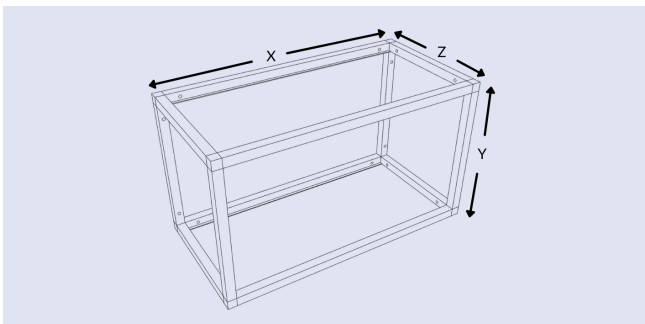

CFL-FLOAT SUR MESURE

DESIGN TIP:

Add custom glass shelves to complete your structure, directly from our configurator, for a timeless design!

TECHNICAL SPECIFICATIONS:

- Supports up to 15 kg per shelf
- Connector thickness: 13/16" (20.3 mm)
- Calculation of external dimensions: Sum of variables (X, Y or Z) + (13/16" multiplied by the number of connectors)

INTERIOR DIMENSIONS OF SECTIONS:

DIMENSIONS	MINIMUM	MAXIMUM
Width (X)	5"	33"
Height (Y)	5"	26"
Depth (Z)	5"	14"

DIMENSIONS

Total width	$X + (13/16" \times 2)$
Total height	$Y + (13/16" \times 2)$
Total depth	$Z + (13/16" \times 2)$

DIMENSIONS

Total width	$X1 + X2 + X3 + (13/16" \times 4)$
Total height	$Y1 + Y2 + (13/16" \times 3)$
Total depth	$Z + (13/16" \times 2)$

CALCULATION HELP:

NUMBER OF CONNECTORS	2	3	4	5	6
DIMENSION TO ADD TO VARIABLES	1 5/8"	2 7/16"	3 1/4"	4 1/16"	4 7/8"