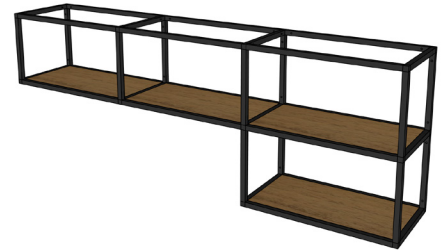

Assemble and install
everything using
the guide

CONFIGURATOR CODE: CFL-FLOAT SUR MESURE

OUR CONFIGURATOR OFFERS YOU THE CHOICE AMONG 9 SETS
PRE-SELECTED BY OUR DESIGNER TEAM.

SINGLE

DOUBLE HORIZONTAL

DOUBLE VERTICAL

L2

QUADRO

L3

TRIPLE VERTICAL

LADDER

VANITY

Because Float has no limits, we also offer a cutting, drilling and finishing service of the profiles on demand.

GIVE FREE COURSE TO YOUR CREATIVITY!

CFL-FLOAT SUR MESURE

DESIGN TIP:

Add custom glass shelves to complete your structure, directly from our configurator, for a timeless design!

TECHNICAL SPECIFICATIONS:

- Supports up to 15 kg per shelf
- Connector thickness: 13/16" (20.3 mm)
- Calculation of external dimensions: Sum of variables (X, Y or Z) + (13/16" multiplied by the number of connectors)

INTERIOR DIMENSIONS OF SECTIONS:

DIMENSIONS	MINIMUM	MAXIMUM
Width (X)	5"	33"
Height (Y)	5"	26"
Depth (Z)	5"	14"

DIMENSIONS

Total width	$X + (13/16" \times 2)$
Total height	$Y + (13/16" \times 2)$
Total depth	$Z + (13/16" \times 2)$