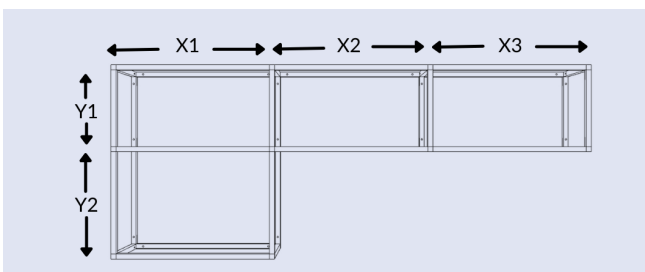

CFL-FLOAT SUR MESURE

DESIGN TIP:

Add custom glass shelves to complete your structure, directly from our configurator, for a timeless design!

TECHNICAL SPECIFICATIONS:

- Supports up to 15 kg per shelf
- Connector thickness: 13/16" (20.3 mm)
- Calculation of external dimensions: Sum of variables (X, Y or Z) + (13/16" multiplied by the number of connectors)

INTERIOR DIMENSIONS OF SECTIONS:

DIMENSIONS	MINIMUM	MAXIMUM
Width (X)	5"	33"
Height (Y)	5"	26"
Depth (Z)	5"	14"

DIMENSIONS

Total width	$X + (13/16" \times 2)$
Total height	$Y + (13/16" \times 2)$
Total depth	$Z + (13/16" \times 2)$

DIMENSIONS

Total width	$X1 + X2 + X3 + (13/16" \times 4)$
Total height	$Y1 + Y2 + (13/16" \times 3)$
Total depth	$Z + (13/16" \times 2)$

CALCULATION HELP:

NUMBER OF CONNECTORS	2	3	4	5	6
DIMENSION TO ADD TO VARIABLES	1 5/8"	2 7/16"	3 1/4"	4 1/16"	4 7/8"