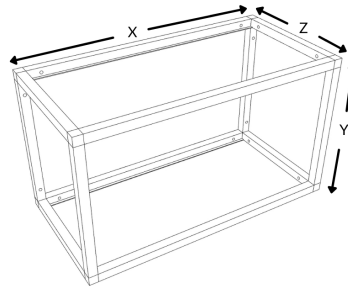

L2

QUADRO

L3

TRIPLE VERTICAL

LADDER

VANITY

Because Float has no limits, we also offer a cutting, drilling and finishing service of the profiles on demand.

GIVE FREE COURSE TO YOUR CREATIVITY!

CFL-FLOAT SUR MESURE

DESIGN TIP:

Add custom glass shelves to complete your structure, directly from our configurator, for a timeless design!

TECHNICAL SPECIFICATIONS:

- Supports up to 15 kg per shelf
- Connector thickness: 13/16" (20.3 mm)
- Calculation of external dimensions: Sum of variables (X, Y or Z) + (13/16" multiplied by the number of connectors)

INTERIOR DIMENSIONS OF SECTIONS:

DIMENSIONS	MINIMUM	MAXIMUM
Width (X)	5"	33"
Height (Y)	5"	26"
Depth (Z)	5"	14"

DIMENSIONS

Total width	$X + (13/16" \times 2)$
Total height	$Y + (13/16" \times 2)$
Total depth	$Z + (13/16" \times 2)$

DIMENSIONS

Total width	$X1 + X2 + X3 + (13/16" \times 4)$
Total height	$Y1 + Y2 + (13/16" \times 3)$
Total depth	$Z + (13/16" \times 2)$

CALCULATION HELP:

NUMBER OF CONNECTORS	2	3	4	5	6
DIMENSION TO ADD TO VARIABLES	1 5/8"	2 7/16"	3 1/4"	4 1/16"	4 7/8"