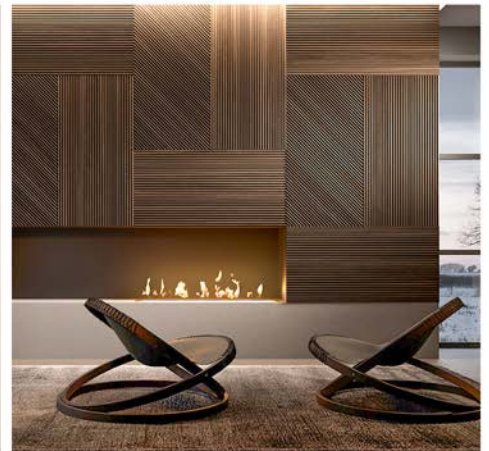

# Flexible Tambour Panels

in SOLID WOOD

ART FOR EVERYDAY INC. manufactures a full line of **Flexible Tambour Panels (FTP)** made of **Premium Solid Wood**.

- Available **wood species:** White Oak, Walnut, Hard Maple, Rift Cut White Oak, Red Oak, Mahogany, Poplar, Soft Maple, Alder, Cherry, Pine and Yellow Birch.
- Delivery **2-4 weeks**.
- **Cut-to-size** offering at no additional cost (panel size may vary due to tambour width dimension).
- 33 **standard** profiles with **custom** and **oversized** panel capability.
- Tambours are glued on a special **3M paper** backer, also available on 3M **double-sided** glue paper.
- For inquiries: **(866) 850-2680** [sales@artforeveryday.com](mailto:sales@artforeveryday.com) **(416) 645-5120**

Scan for Quote

SOLID WOOD

Flexible Tambour Panels

- Alder
- Cherry
- Hard Maple
- Hickory
- Mahogany
- Pine
- Poplar
- Red Oak
- Soft Maple
- Walnut
- White Oak

Vertical

Height

Width

Horizontal