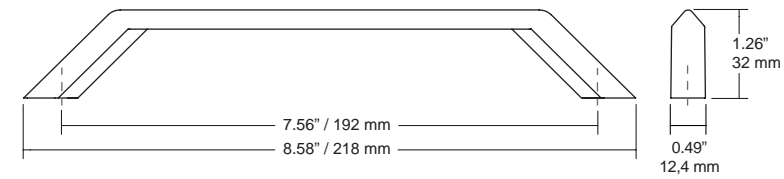

0451 **FELTRE** ZAMAK Designer: Balutto Associati

Z23 Brushed nickel	Z617 Graphite grey	ZM2 Matt black	↓	📦
0451192Z23	0451192Z617	0451192ZM2	2	25