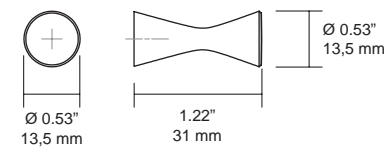

0497 **DIABOLO** ALUMINIUM Designer: Frank Person

L24	L291	L30	L31	↓	☒
Stainless steel look	Brushed brass	Brushed black	Brushed grey		
0497014L24	0497014L291	0497014L30	0497014L31	1	25