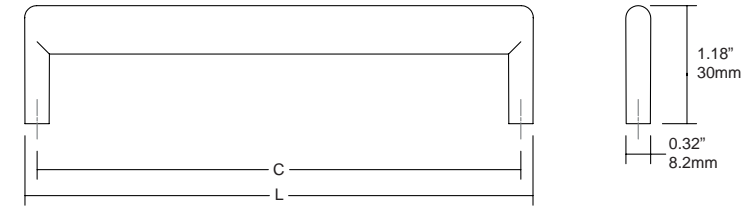

0673 **BEAM** ZAMAK

Designer: Johannes Lindner

NEW!

Z03 Polished titanium black	Z05 Polished nickel	Z07 Polished brass	Z23 Brushed nickel	Z33 Titanium black	Z618 Brushed brass cava	ZM2 Matt black	C	L	↓	☐
0673096Z03	0673096Z05	0673096Z07	0673096Z23	0673096Z33	0673096Z618	0673096ZM2	3.77" / 96 mm	4.09" / 104 mm	2	25
0673160Z03	0673160Z05	0673160Z07	0673160Z23	0673160Z33	0673160Z618	0673160ZM2	6.29" / 160 mm	6.61" / 168 mm	2	25
0673320Z03	0673320Z05	0673320Z07	0673320Z23	0673320Z33	0673320Z618	0673320ZM2	12.59" / 320 mm	12.91" / 328 mm	2	25