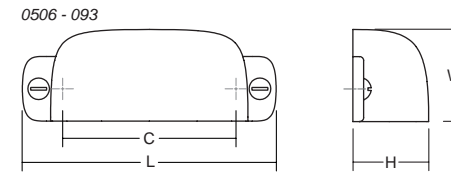

0506 **FIRM** ZAMAK Designer: Frank Person