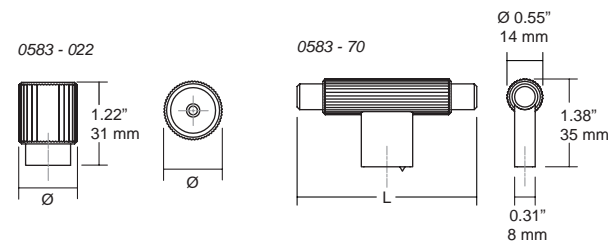

0583

ARPA

ALUMINIUM

Designer: Viefe Studio

Includes non-twisting tip