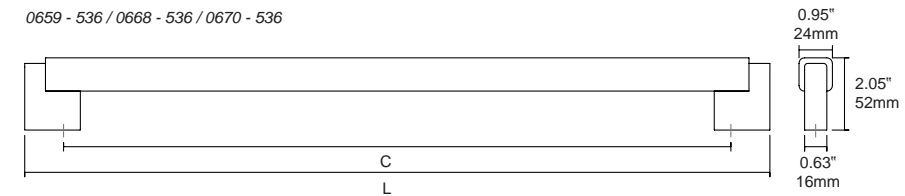

0659 / 0668 / 0670 **DUO BIG** ALUMINIUM + WOOD Designer: Ilja Huber

- Available with one side system
- Available with back to back system
- Certified wood

0659 - 1016 / 0668 - 1016 / 0670 - 1016

0659 - 536 / 0668 - 536 / 0670 - 536