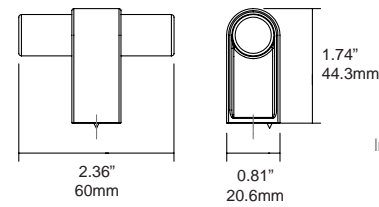

0700 - 60

Includes non-twisting tip

0700 - 192/320