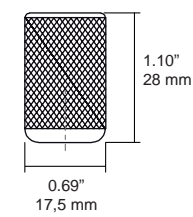

0109 **GRAF** ALUMINIUM Designer: Viefte Studio

L01 Polished chrome	L04 Anodized matt	L24 Stain. steel look	L27 Brushed brass	L291 Brushed brass	LM2 Matt black	↓	☐
0109017L01	0109017L04	0109017L24	0109017L27	0109017L291	0109017LM2	1	25