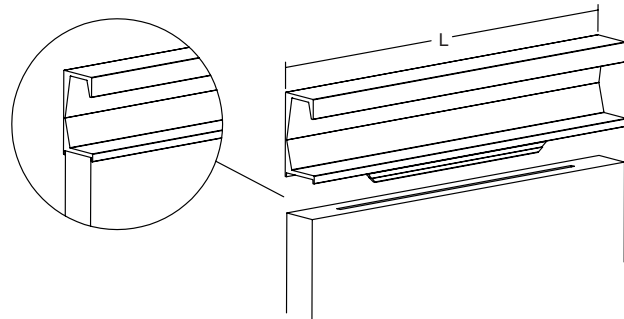

0666 **SIX** ALUMINIUM

Designer: Viefte Studio

NEW!

NEW!
LMT27
Textured lava black

	L	☐
0666147LMT27	5.78" / 147 mm	15
0666197LMT27	7.75" / 197 mm	15
0666247LMT27	9.72" / 247 mm	15
0666297LMT27	11.69" / 297 mm	15
0666347LMT27	14.72" / 347 mm	15
0666397LMT27	15.62" / 397 mm	15
0666447LMT27	17.59" / 447 mm	10
0666497LMT27	19.56" / 497 mm	10
0666597LMT27	23.50" / 597 mm	10
0666697LMT27	27.44" / 697 mm	10
0666797LMT27	31.37" / 797 mm	10
0666897LMT27	35.31" / 897 mm	5
0666997LMT27	39.25" / 997 mm	5
06661197LMT27	47.12" / 1197 mm	5
06663000LMT27	118.11" / 3000 mm	5*