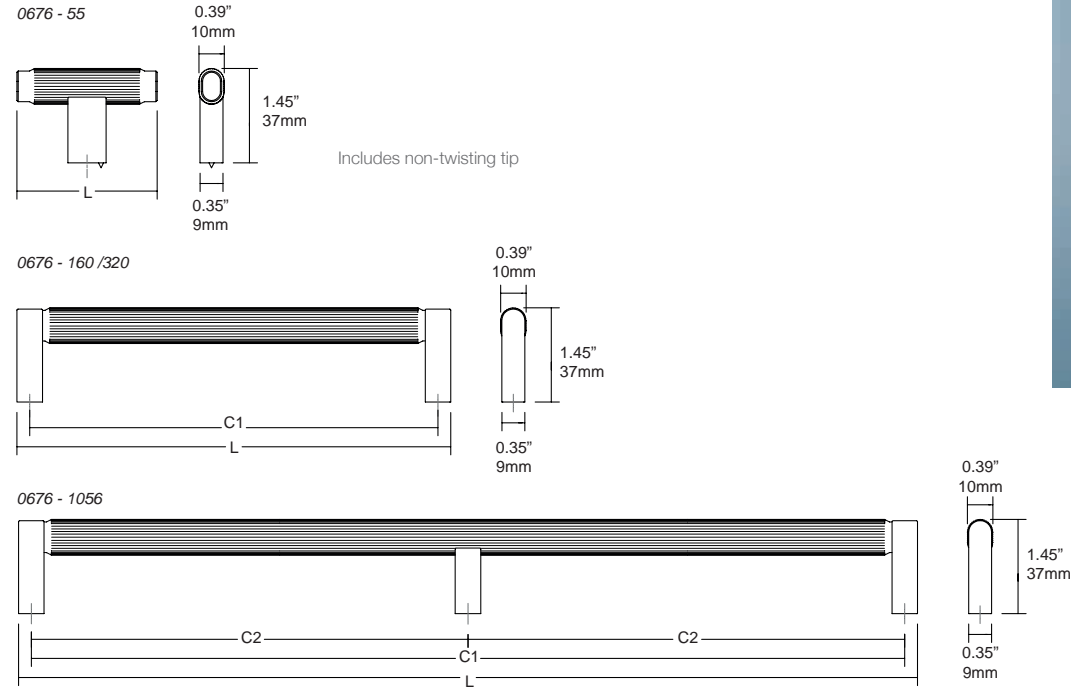

0676 **BROOKLYN** ALUMINIUM Designer: Steffensen & Würtz **NEW!**

L05	L30	L33	L618	L619	C1	C2	L	↓	☐
Polished nickel	Brushed black	Titanium black	Brushed brass cava	Brushed bronze					
0676055L05	0676055L30	0676055L33	0676055L618	0676055L619	-	-	2.16" / 55 mm	1	25
0676160L05	0676160L30	0676160L33	0676160L618	0676160L619	6.29" / 160 mm	-	6.69" / 170 mm	2	25
0676320L05	0676320L30	0676320L33	0676320L618	0676320L619	12.59" / 320 mm	-	12.99" / 330 mm	2	25
06761056L05	06761056L30	06761056L33	06761056L618	06761056L619	41.57" / 1056 mm	20.78" / 528 mm	41.96" / 1066 mm	3	10