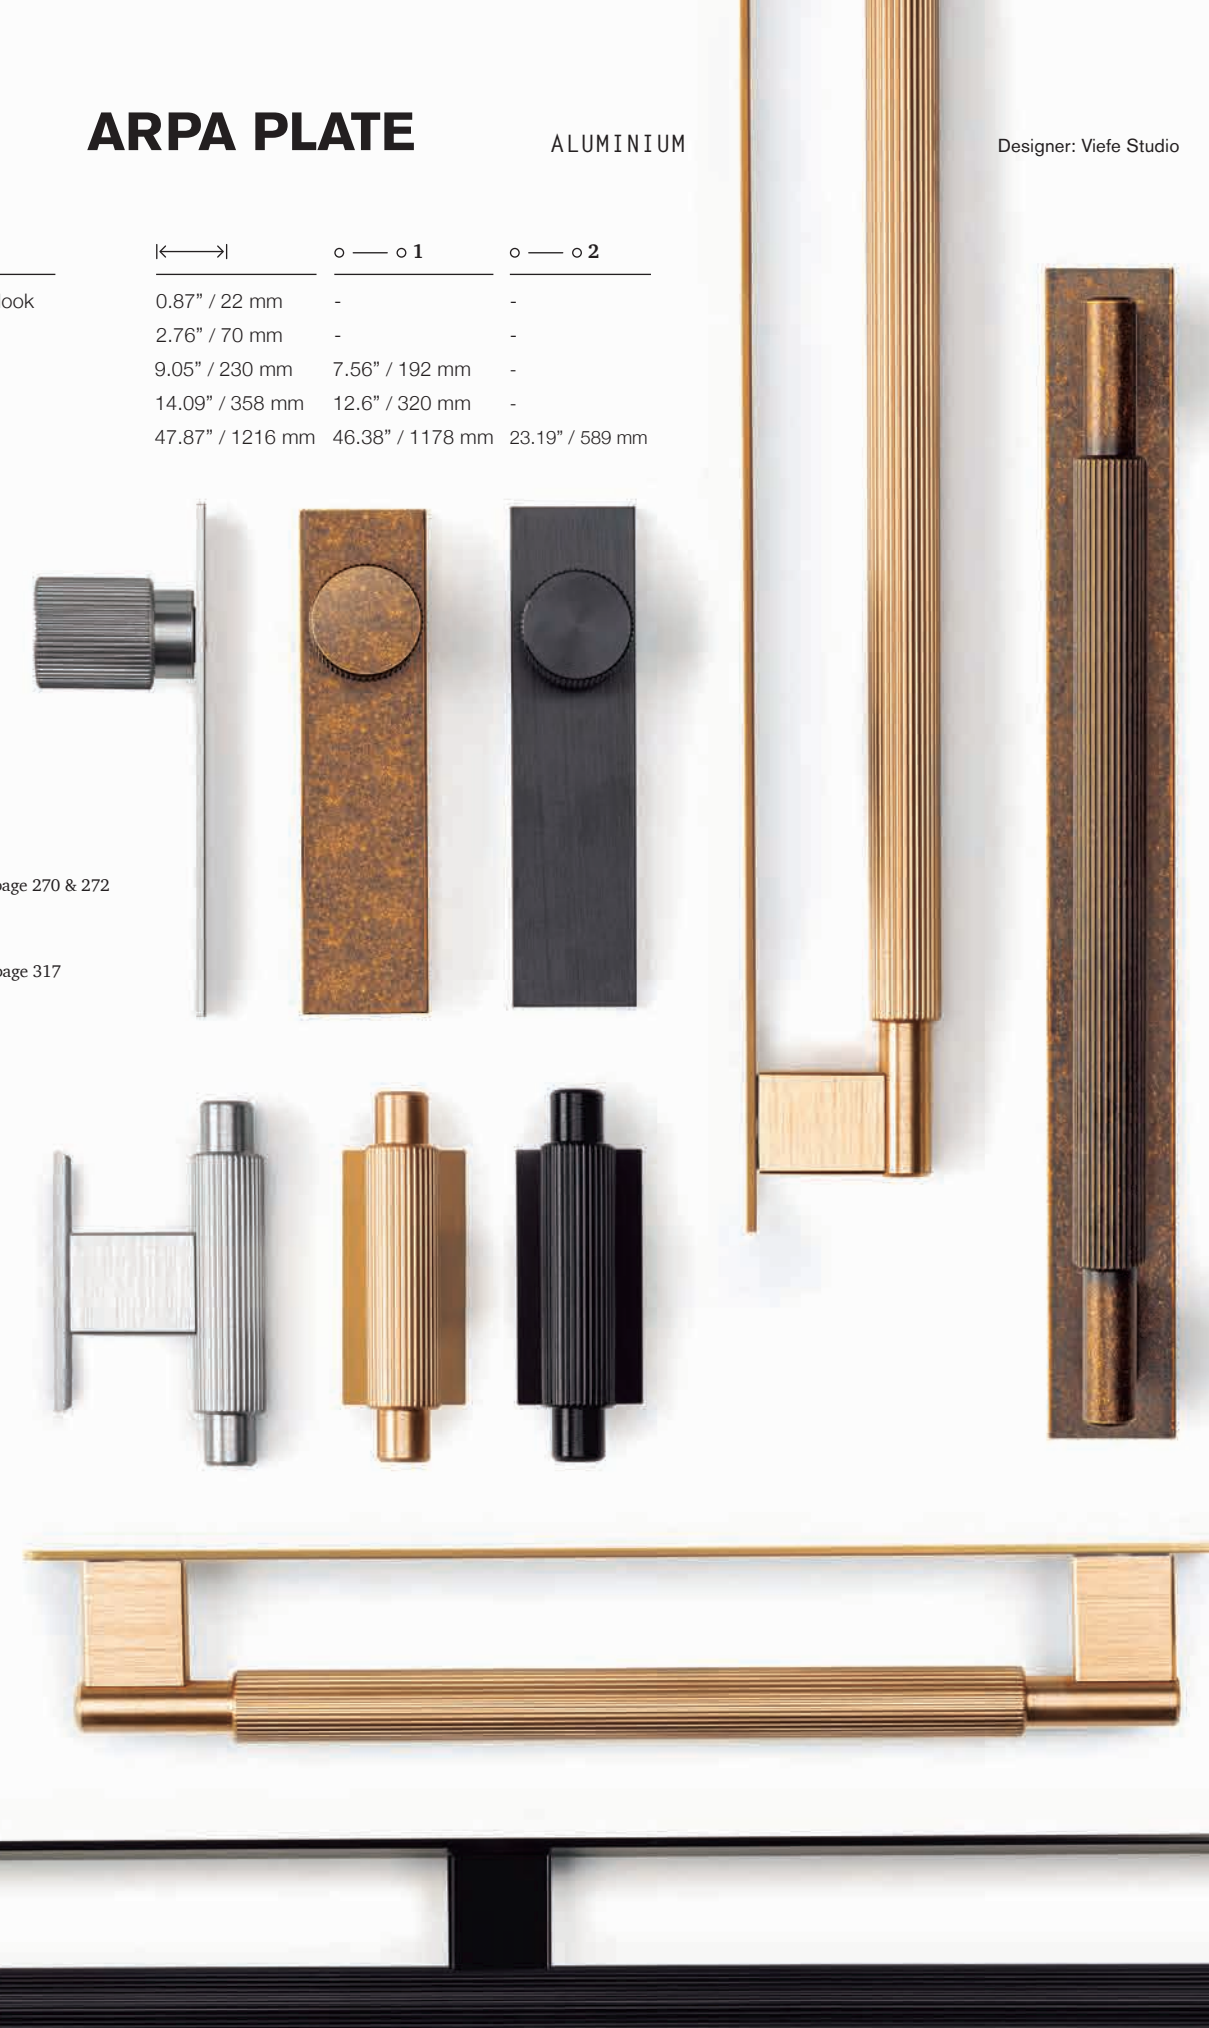

ARPA PLATE

ALUMINIUM

Designer: Viefe Studio

Finishes	↳ — ↳	○ — ○ 1	○ — ○ 2
Stainless steel look	0.87" / 22 mm	-	-
Brushed brass	2.76" / 70 mm	-	-
Brushed black	9.05" / 230 mm	7.56" / 192 mm	-
Rustic brass	14.09" / 358 mm	12.6" / 320 mm	-
	47.87" / 1216 mm	46.38" / 1178 mm	23.19" / 589 mm

Display board on page 270 & 272

Technical info on page 317