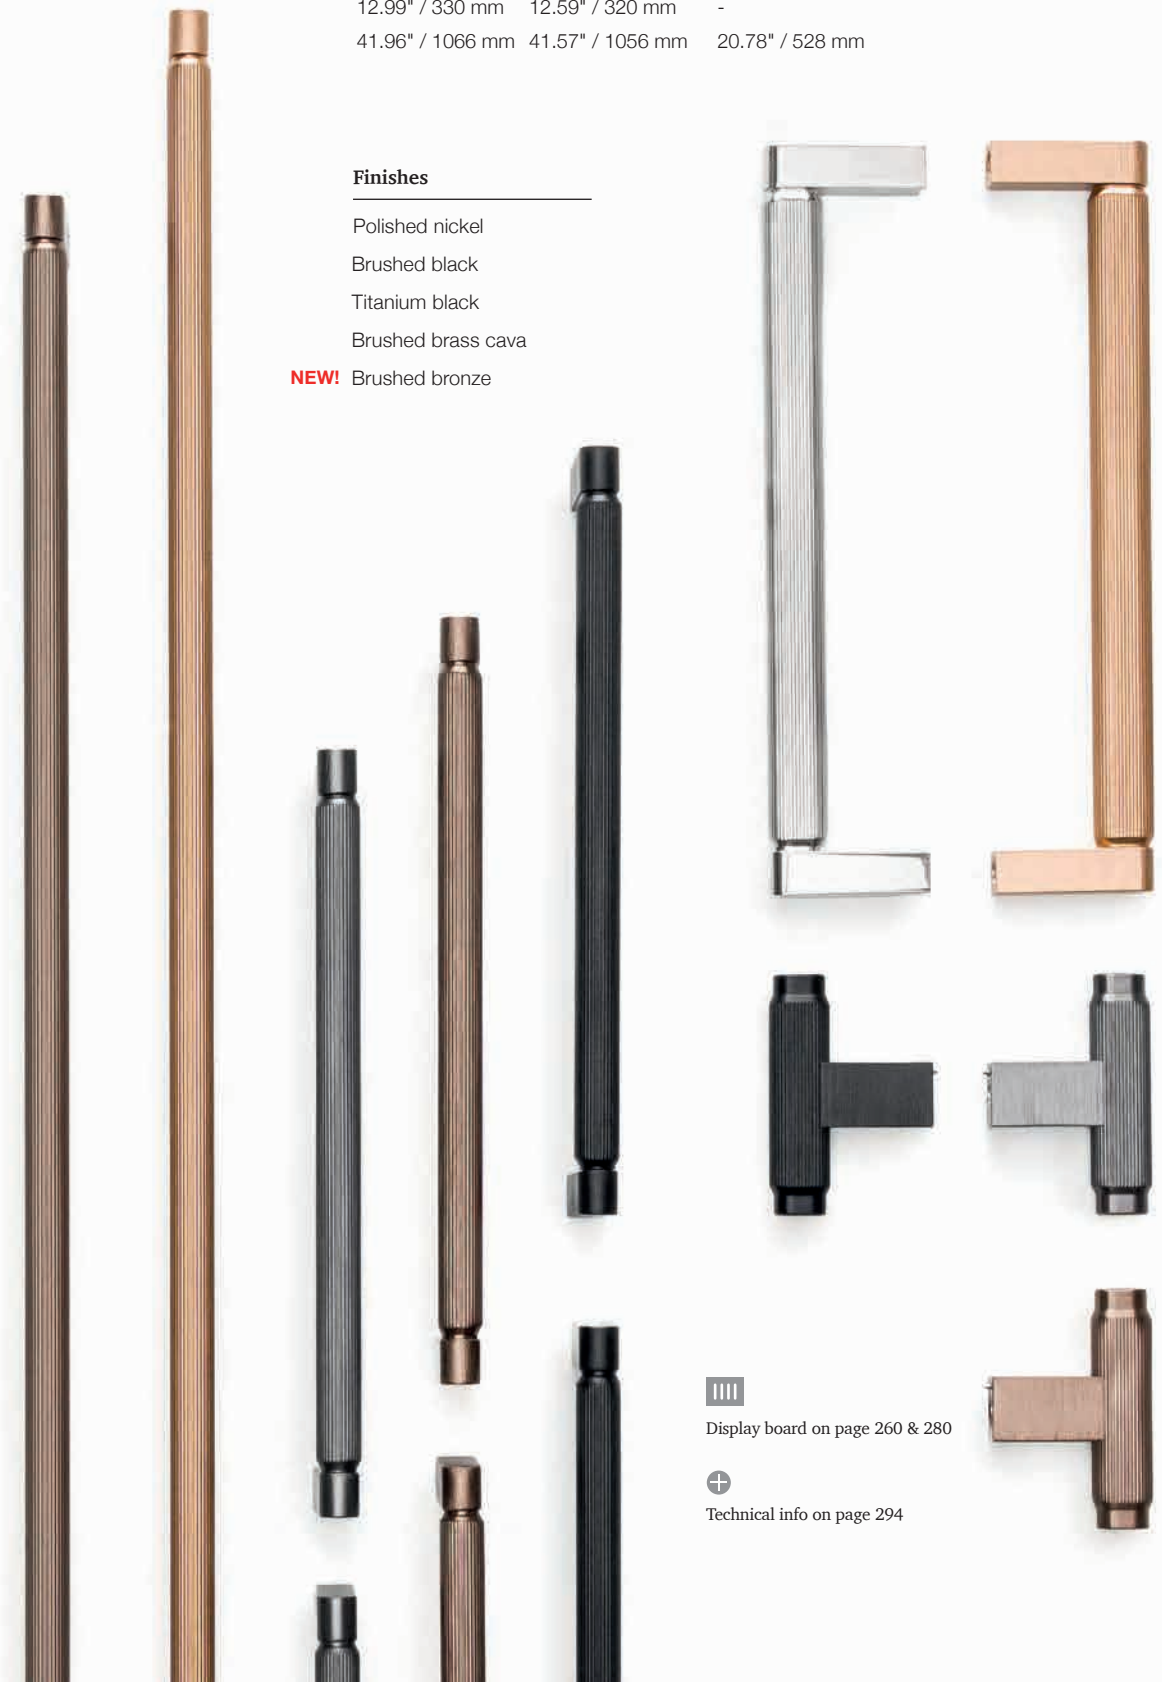

NEW! Brushed bronze

Display board on page 260 & 280

Technical info on page 294

0676

BROOKLYN

ALUMINIUM

Designer: Steffensen & Würtz

NEW!