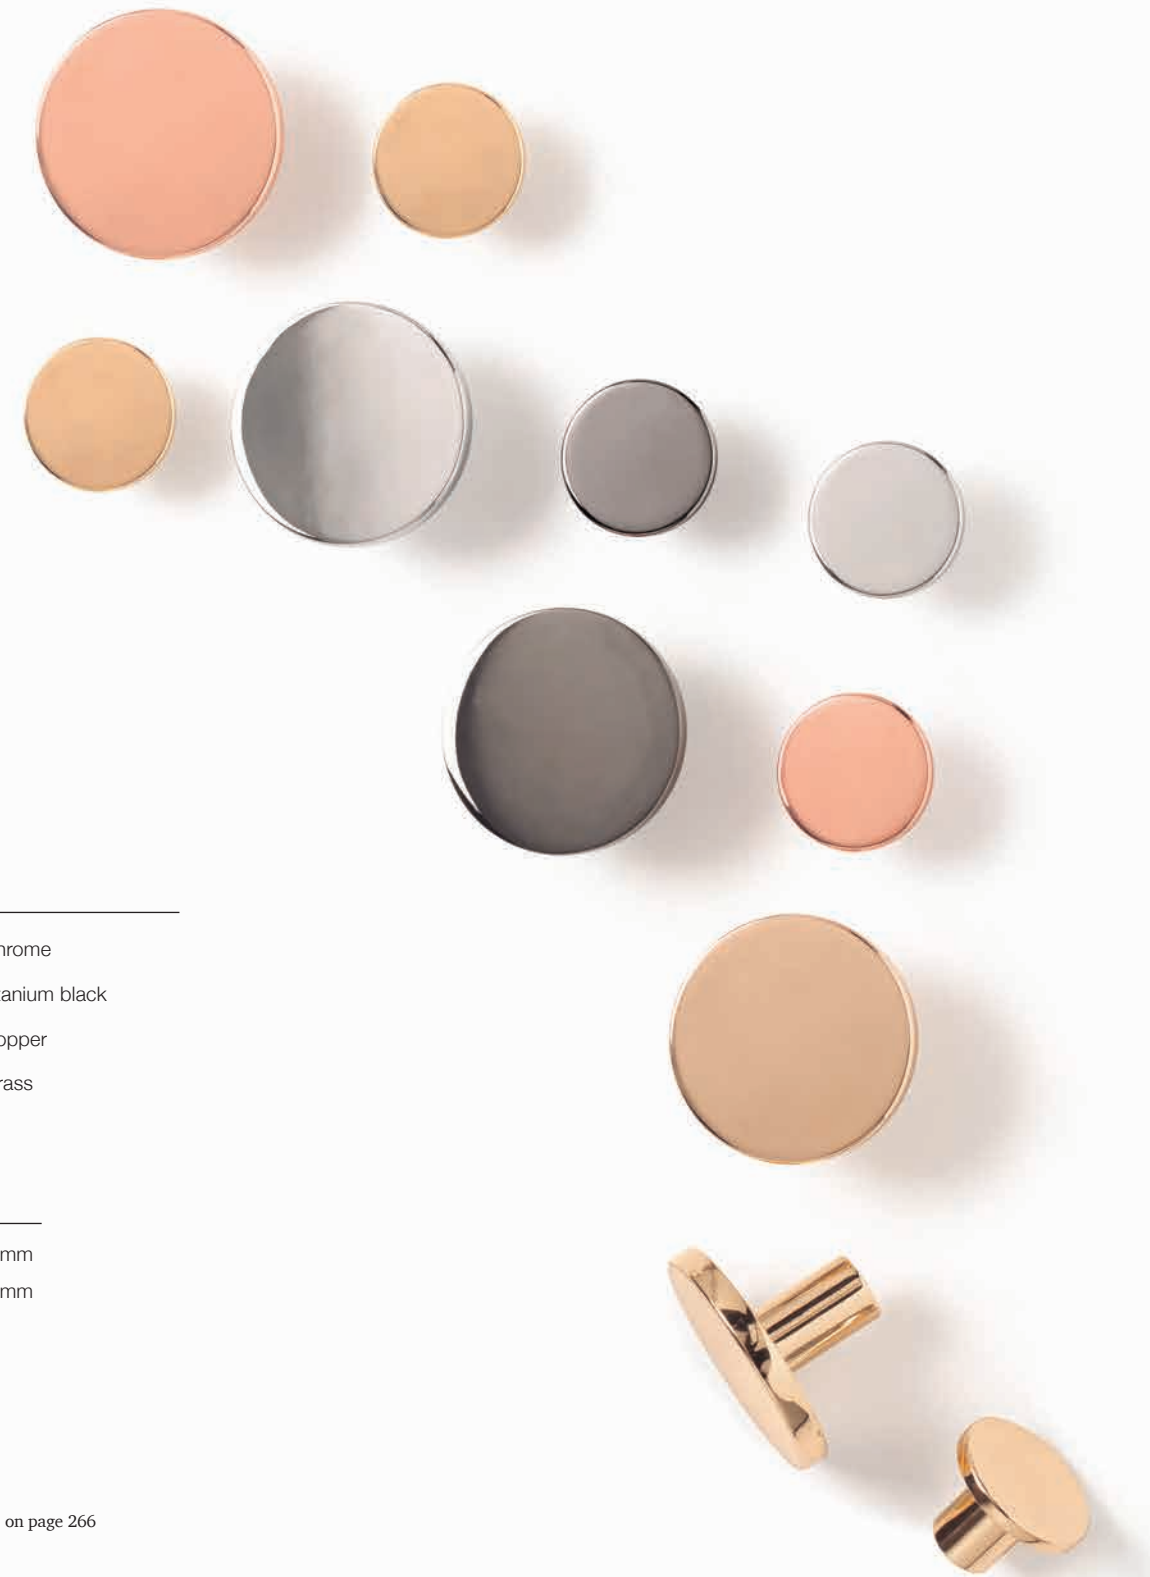

Finishes

- Polished chrome
- Polished titanium black
- Polished copper
- Polished brass

- 1.02" / 26 mm
- 1.61" / 41 mm

Display board on page 266

Technical info on page 320