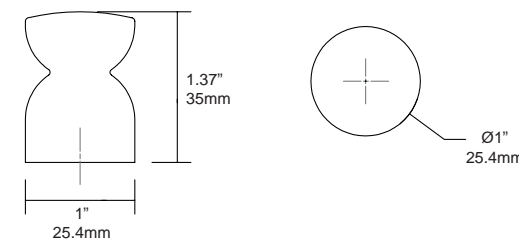

0674 **PIECE** WOOD

Designer: Steffensen & Würtz

NEW!

W16 Oak	W17 Walnut	WM2 Oak matt black lacquered	↓	☐
0674025W16	0674025W17	0674025WM2	1	25

* Three metre profiles are delivered according to the units of the original packaging and cannot be sold separately.