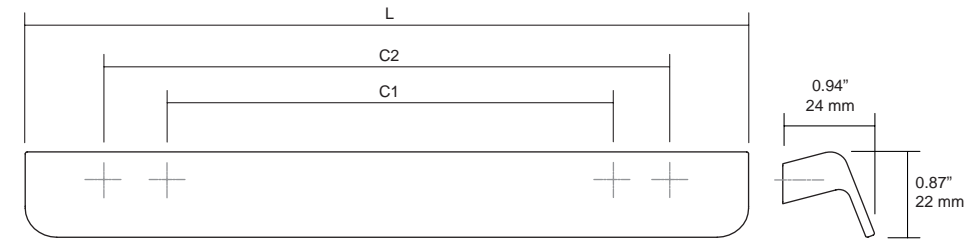

0613 **FLAPP WOOD** WOOD Designer: Frank Person