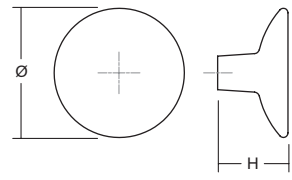

0530 **DISC Wood**

WOOD

Designer: Balutto Associati

W16	W17	WM2	W00	Ø	H	↓	☐
Oak	Walnut	Ash matt black lacquered	Raw oak				
0530038W16	0530038W17	0530038WM2	0530038W00	1.5" / 38 mm	0.8" / 20,4 mm	1	25
0530050W16	0530050W17	0530050WM2	0530050W00	1.97" / 50 mm	1.06" / 27 mm	1	25

0530 **DISC Zamak**

ZAMAK

Designer: Balutto Associati