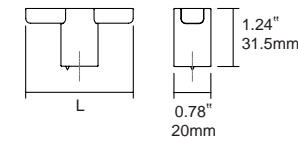

0627

FUSION

ZAMAK

Designer: Ilja Huber

0627 - 160/320

0627 - 058

Includes non-twisting tip

Z33 Titanium black	Z618 Brushed brass cava	ZM2 Matt black	Z03 Polished black nickel	Z05 Polished nickel	Z07 Polished brass	C	L	↓	📦
0627058Z33	0627058Z618	0627058ZM2	0627058Z03	0627058Z05	0627058Z07	-	2.28" / 58 mm	1	25
0627160Z33	0627160Z618	0627160ZM2	0627160Z03	0627160Z05	0627160Z07	6.30" / 160 mm	7.08" / 180 mm	2	25
0627320Z33	0627320Z618	0627320ZM2	0627320Z03	0627320Z05	0627320Z07	12.60" / 320 mm	13.38" / 340 mm	2	25