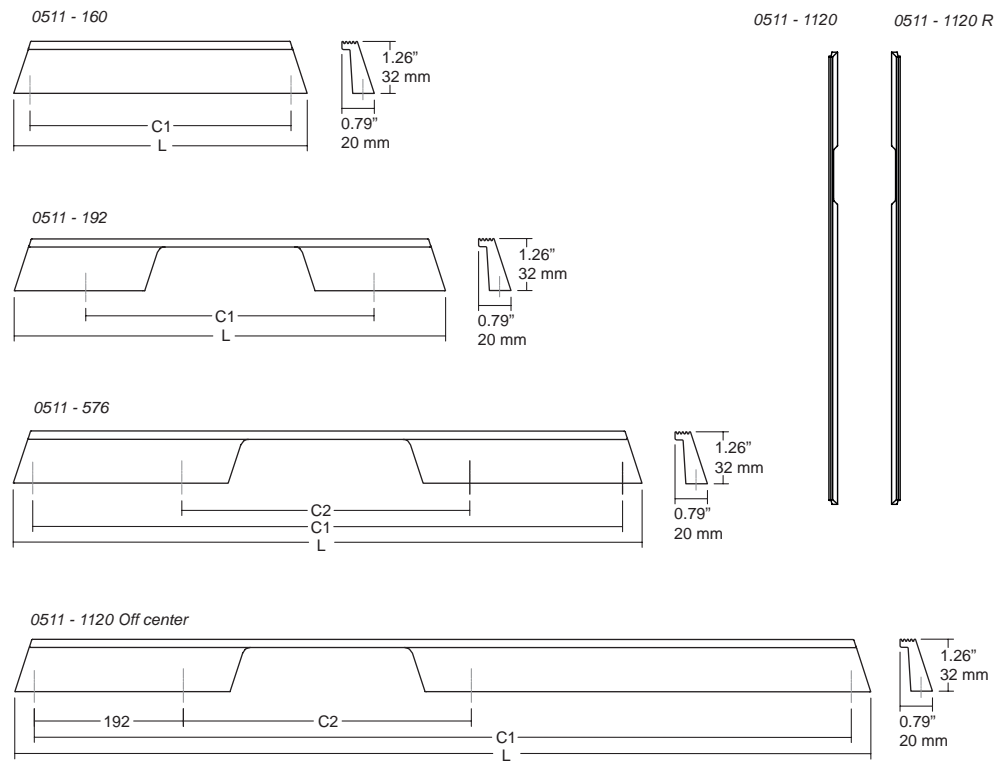

0511 **RAIL** ALUMINIUM Designer: Teruel & Paré

L24 Stainless steel look	L30 Brushed black	L618 Brushed brass cava	C1	C2	L	↓	☐
0511160L24	0511160L30	0511160L618	6.30" / 160 mm	-	7.09" / 180 mm	2	25
0511192L24	0511192L30	0511192L618	7.56" / 192 mm	-	11.02" / 280 mm	2	25
0511576L24	0511576L30	0511576L618	22.68" / 576 mm	7.56" / 192 mm	23.62" / 600 mm	4	15
05111120L24*	05111120L30*	05111120L618*	44.09" / 1120 mm	7.56" / 192 mm	45.28" / 1150 mm	4	15 Off-center
05111120L24R*	05111120L30R*	05111120L618R*	44.09" / 1120 mm	7.56" / 192 mm	45.28" / 1150 mm	4	15 Off-center

* The two 1150mm are symmetrical and one is left and the other right

0499 **ROUND** ALUMINIUM Designer: Balutto Associati

L24 Stainless steel look	L291 Brushed brass	L30 Brushed black	↓	☐
0499025L24	0499025L291	0499025L30	1	25