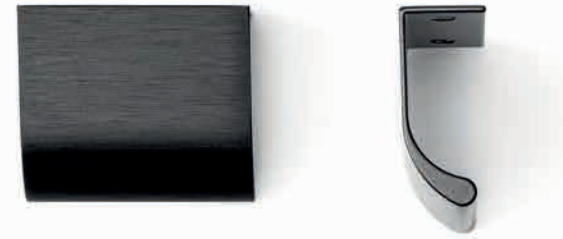

←→	○ — ○
2.36" / 60 mm	-
6.61" / 168 mm	5.04" / 128 mm

Display board on page 272

Technical info on page 322

Brushed dark brass
L29

0372

ONA

ALUMINIUM

Designer: Teruel & Paré