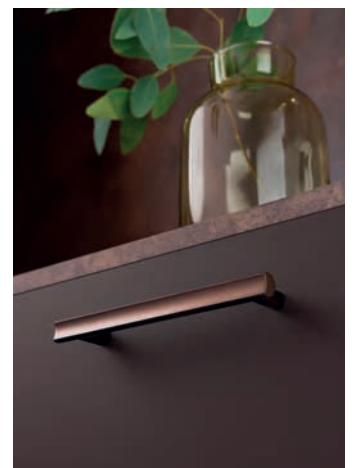

L24 Stainless steel look	L618 Brushed brass cava	L30 Brushed black	NEW! L619 Brushed bronze	C	L	↓	☐
0628160L24	0628160L618	0628160L30	0628160L619	6.29" / 160 mm	7.59" / 193 mm	2	25
0628320L24	0628320L618	0628320L30	0628320L619	12.59" / 320 mm	13.89" / 353 mm	2	25