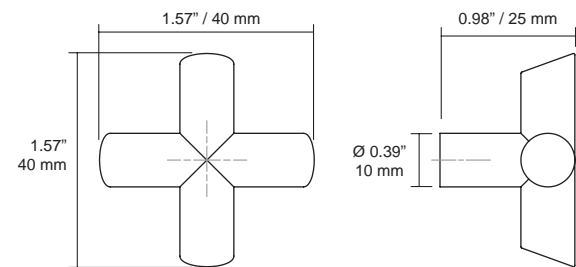

0614 **EQUIS** ZAMAK Designer: Patricia Roig