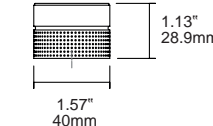

0700

CASEY

ALUMINIUM

Designer: Kaschkasch **NEW!**

0700 - 60

Includes non-twisting tip

0700 - 192/320

LMT2709 (ZMT27+L09) Textured lava black + Matt black	LMT2703 (ZMT27+L03) Textured lava black + Polished titanium black	LMT4119(ZMT41+L19) Textured metallic brown + Matt bronze	C	L	↓	📦
0700060LMT2709	0700060LMT2703	0700060LMT4119	-	2.36" / 60 mm	1	25
0700192LMT2709	0700192LMT2703	0700192LMT4119	7.55" / 192 mm	8.03" / 211 mm	2	25
0700320LMT2709	0700320LMT2703	0700320LMT4119	12.59" / 320 mm	13.34" / 339 mm	2	25

0636

POINT

ALUMINIUM

Designer: Patricia Roig

0636 - 960

0636 - 192/320

0636 - 110

0636 - 040

Includes non-twisting tip

L30 Brushed black	L33 Titanium black	L618 Brushed brass cava	C1	C2	L	↓	📦
0636040L30	0636040L33	0636040L618	-	-	Ø 1.57" / 40mm	1	25
0636110L30	0636110L33	0636110L618	-	-	4.33" / 110mm	1	25
0636192L30	0636192L33	0636192L618	7.55" / 192mm	-	8.97" / 228mm	2	25
0636320L30	0636320L33	0636320L618	12.60" / 320mm	-	14.01" / 356mm	2	25
0636960L30	0636960L33	0636960L618	37.80" / 960mm	18.90" / 480mm	39.21" / 996mm	3	10

0701 / 0702 / 0703

CASEY BIG

ALUMINIUM

NEW!

ⓘ Available with one side system

Ⓜ Available with back to back system

Designer: Alexis Vivet