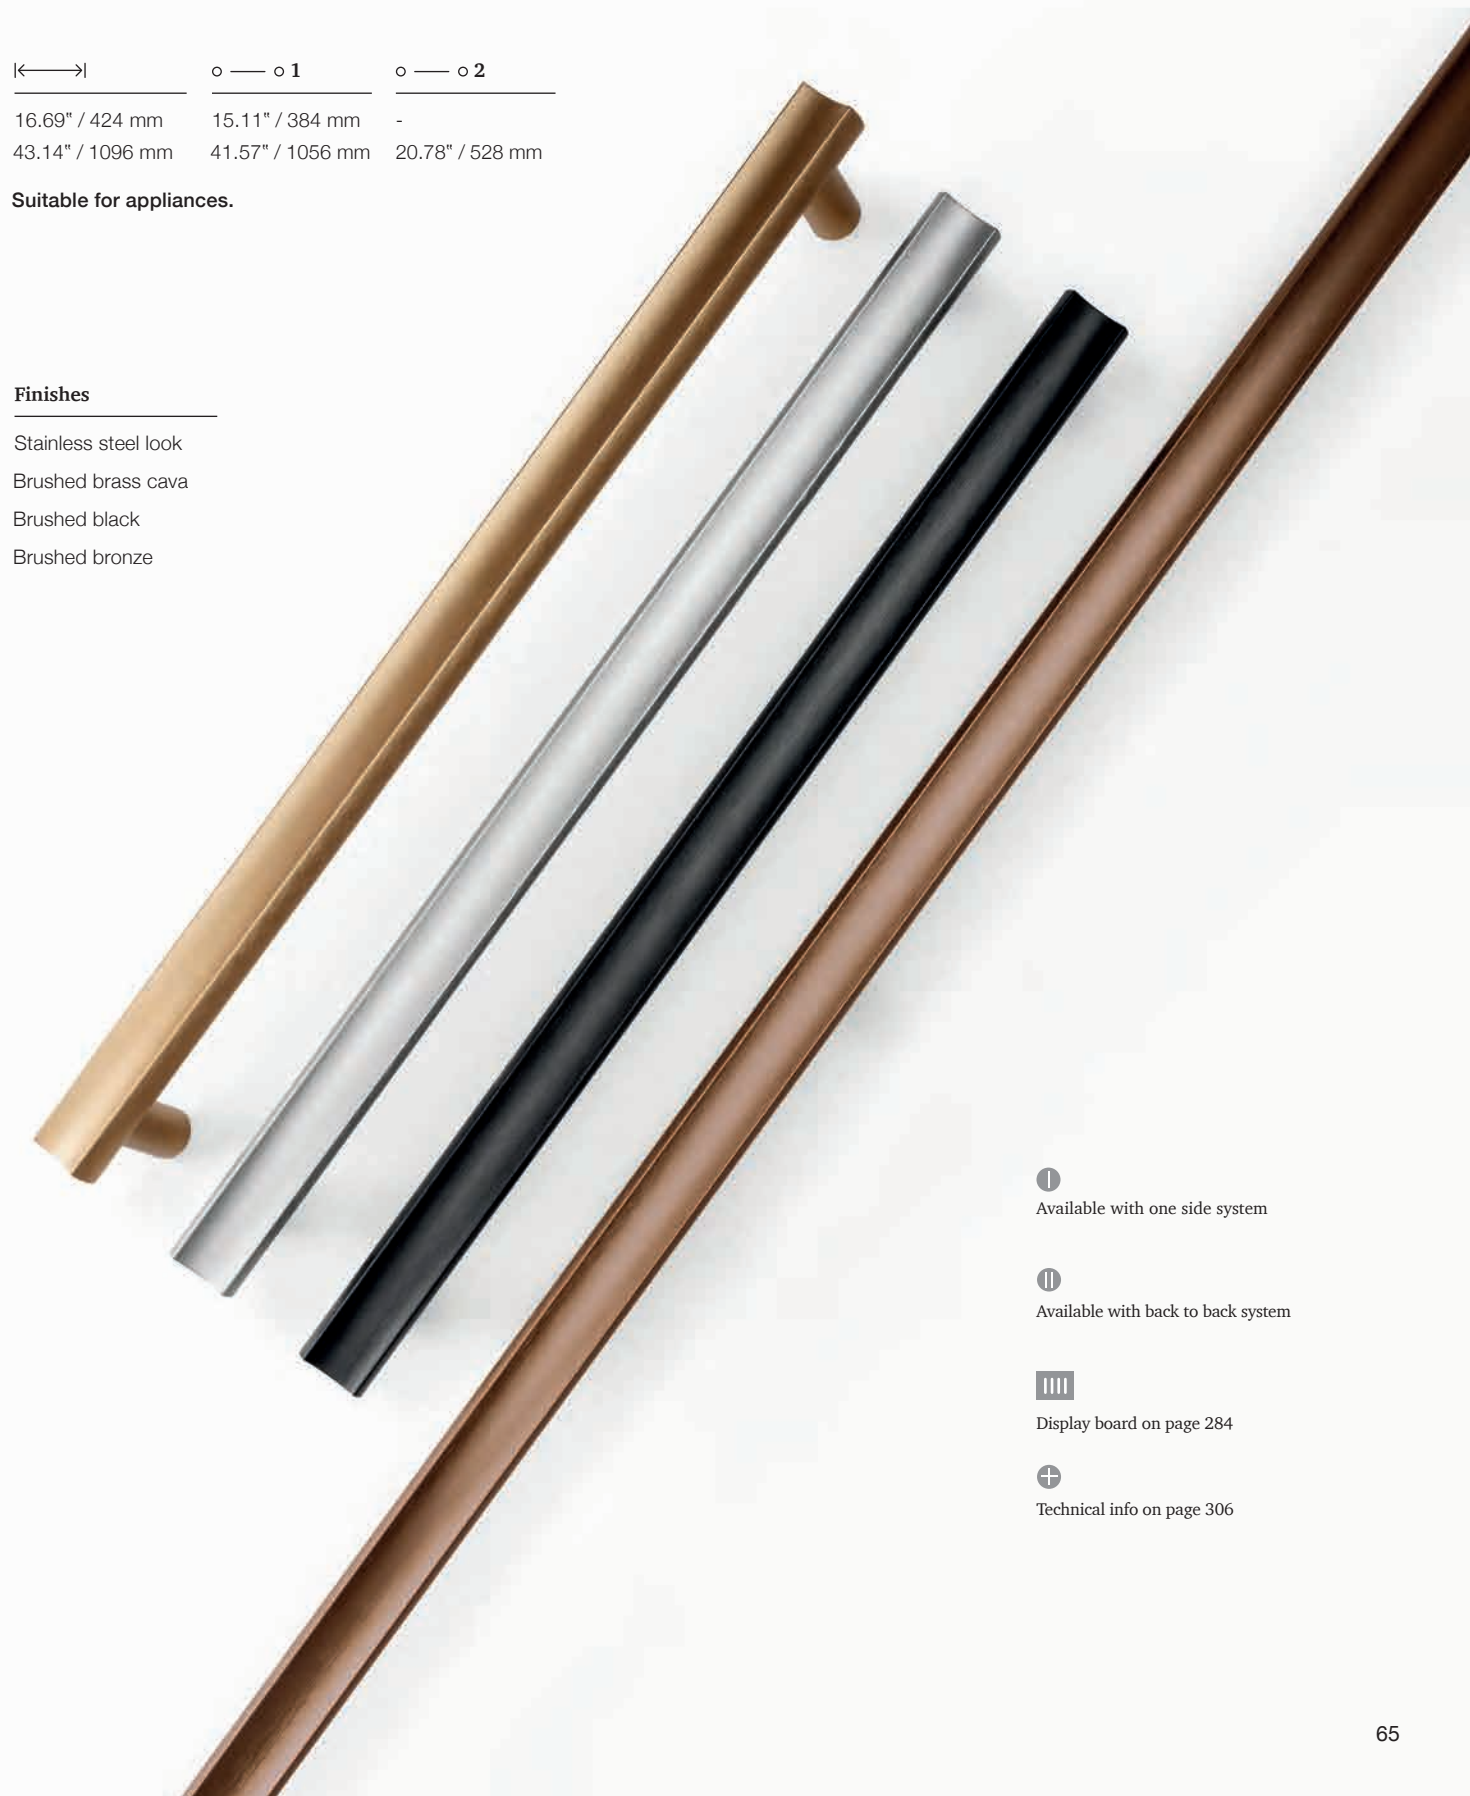

Finishes

- Stainless steel look
- Brushed brass cava
- Brushed black
- NEW!** Brushed bronze

① Available with one side system

② Available with back to back system

③ Display board on page 284

④ Technical info on page 306