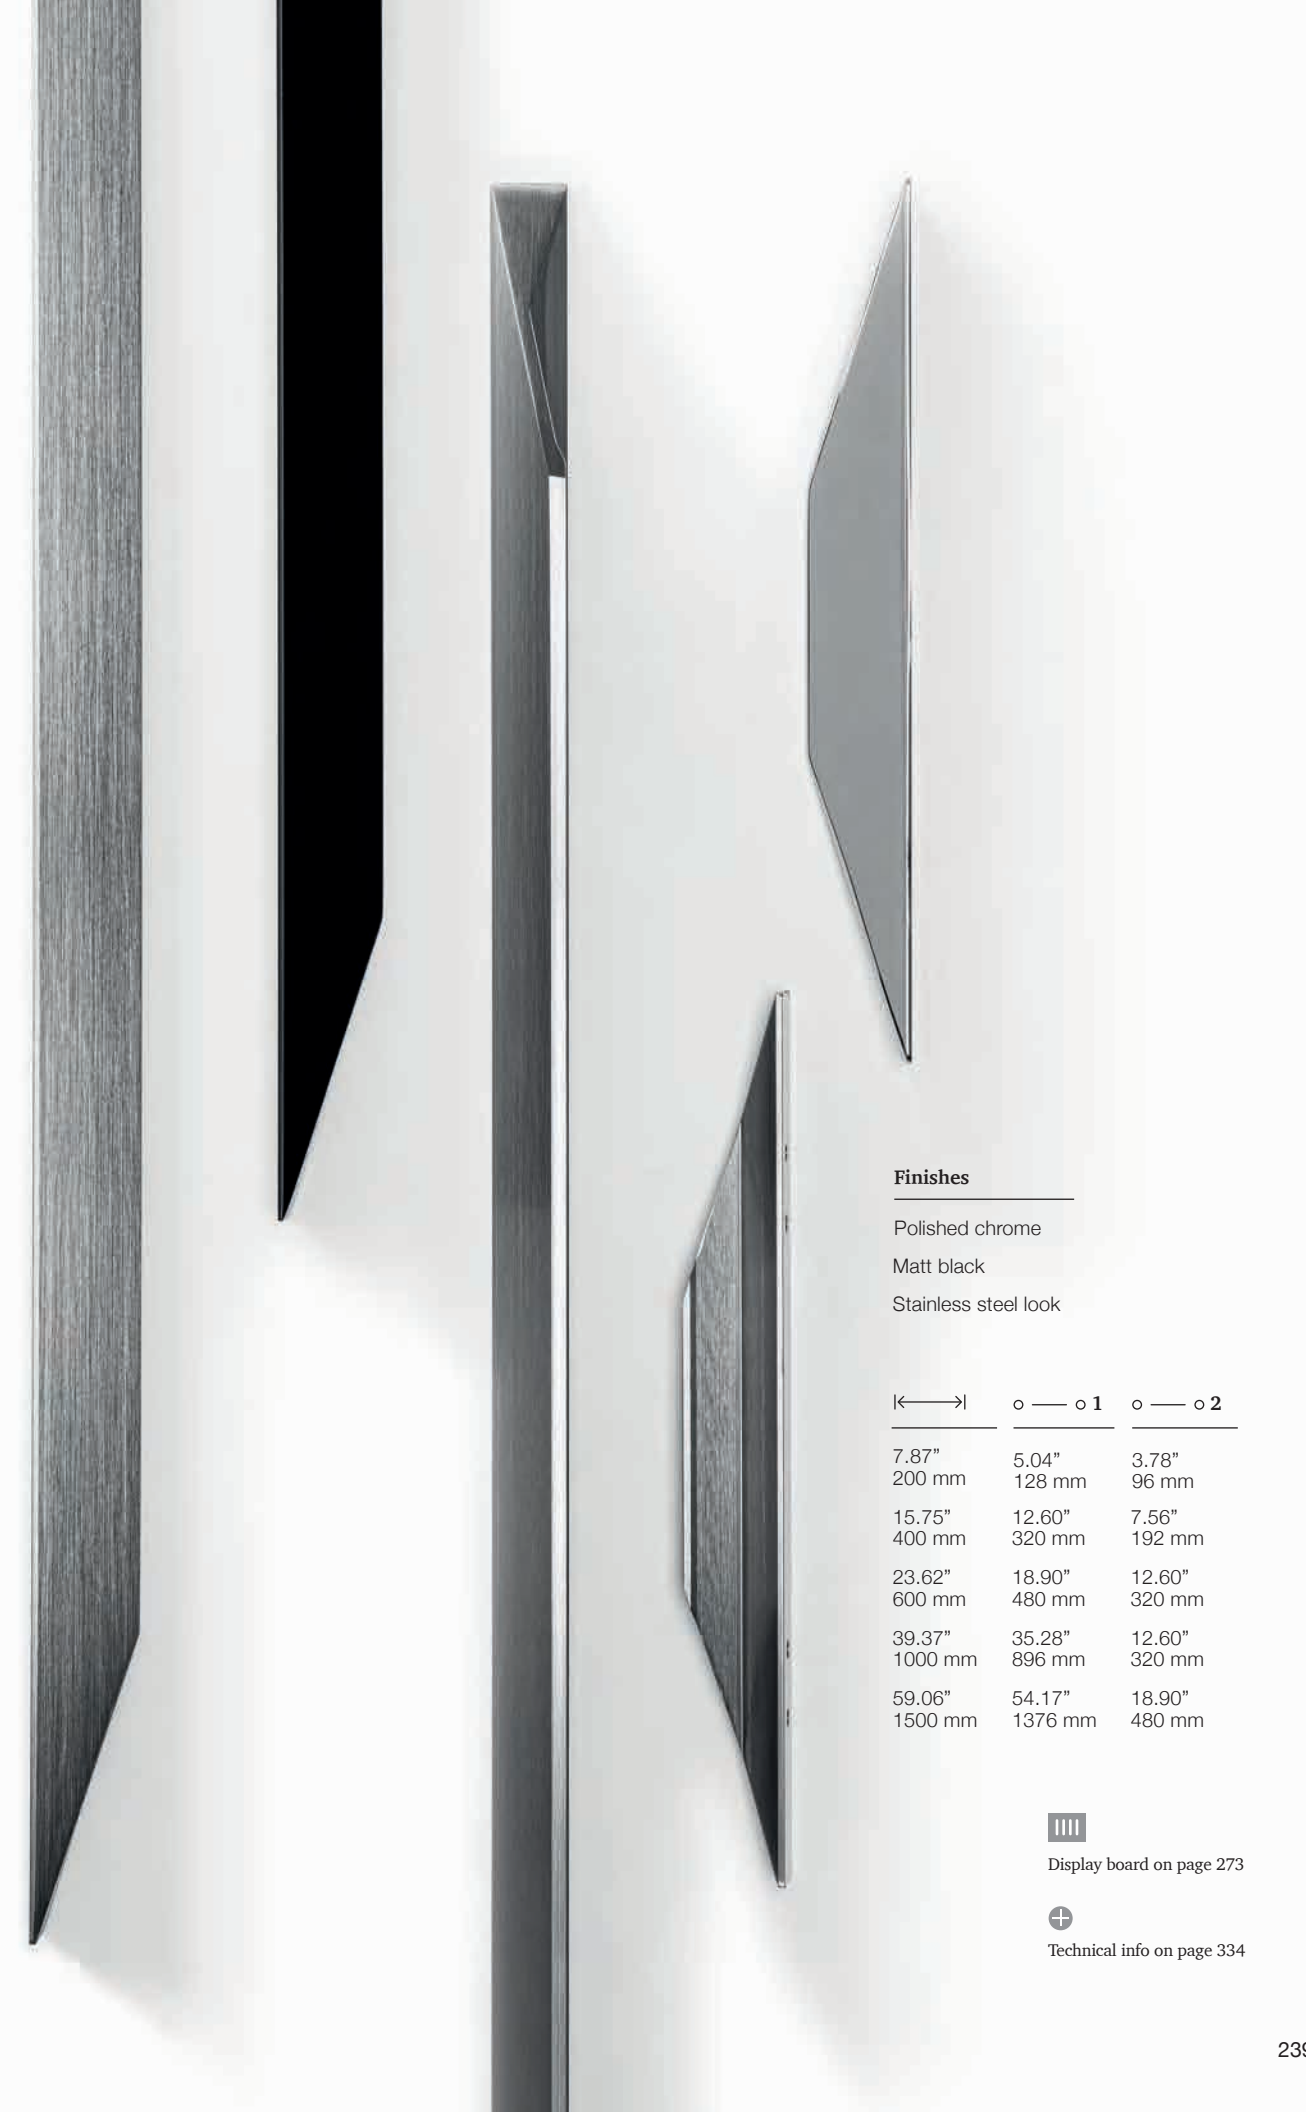

Finishes

- Polished chrome
- Matt black
- Stainless steel look

↳←	○ — ○ 1	○ — ○ 2
7.87" 200 mm	5.04" 128 mm	3.78" 96 mm
15.75" 400 mm	12.60" 320 mm	7.56" 192 mm
23.62" 600 mm	18.90" 480 mm	12.60" 320 mm
39.37" 1000 mm	35.28" 896 mm	12.60" 320 mm
59.06" 1500 mm	54.17" 1376 mm	18.90" 480 mm

Display board on page 273

Technical info on page 334