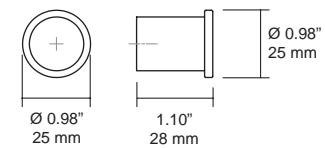

0499 **ROUND** ALUMINIUM Designer: Balutto Associati

L24 Stainless steel look	L291 Brushed brass	L30 Brushed black	↓	☐
0499025L24	0499025L291	0499025L30	1	25