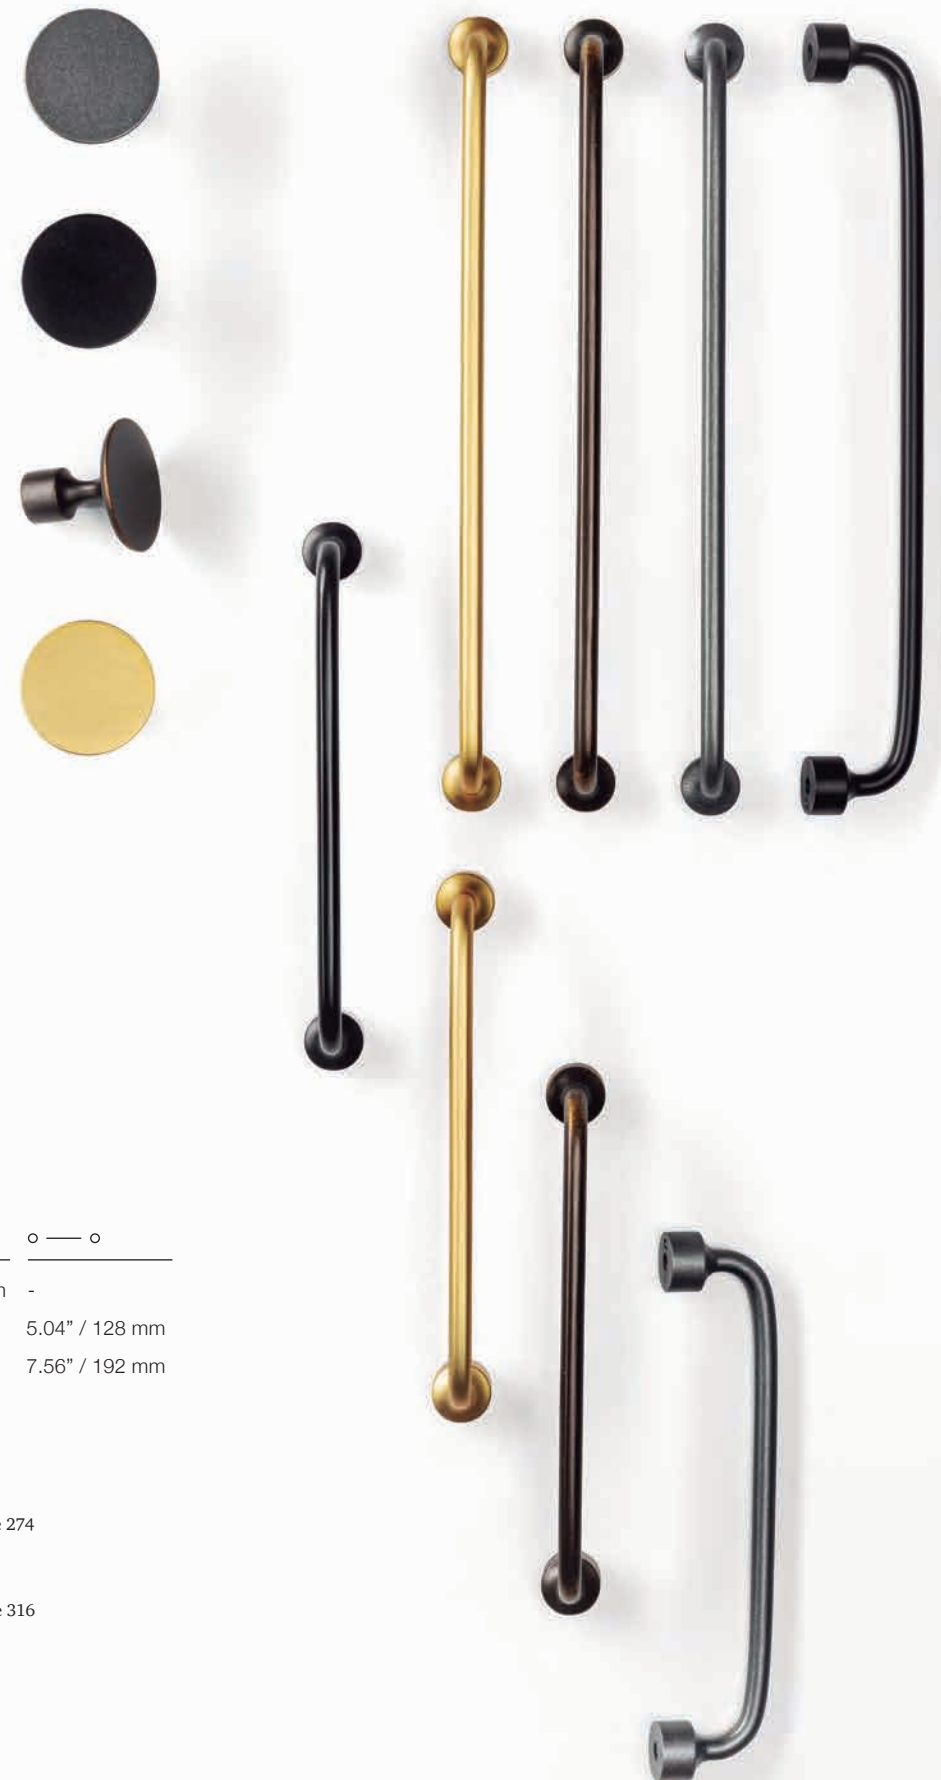

- 1.77" / 45 mm
- 3.54" / 90 mm
- 3.94" / 100 mm
- 4.72" / 120 mm
- 5.90" / 150 mm
- 7.48" / 190 mm
- 7.87" / 200 mm
- 9.84" / 250 mm
- 11.81" / 300 mm
- 15.75" / 400 mm
- 19.68" / 500 mm
- 23.62" / 600 mm
- 35.43" / 900 mm
- 58.27" / 1480 mm

Consult technical info

Display board on page 276

Technical info on page 333

Brushed gold
Z28

0495

FLOID

ZAMAK

Designer: Frank Person

Finishes

- Brushed gold
- Pewter
- Antique brass
- Matt black

←→	○ — ○
Ø 1.37" / 34,8 mm	-
5.65" / 143,6 mm	5.04" / 128 mm
8.17" / 207,6 mm	7.56" / 192 mm

Display board on page 274

Technical info on page 316