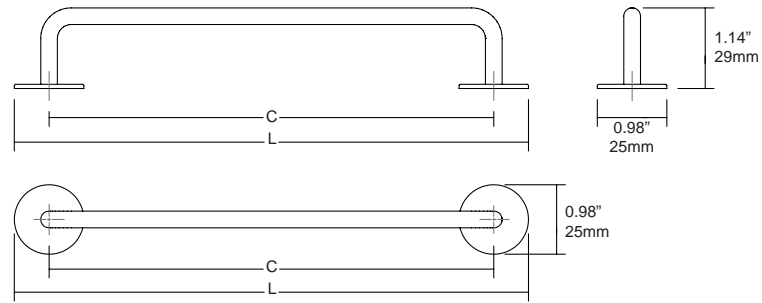

TECHNICAL DATA

It's what you don't see where
our true quality lies.

Viefe[®]

0646 **MILANO** ZAMAK

Designer: Kaschkasch

NEW!

ZM1 Matt white	ZM2 Matt black	ZM25 Moss grey	ZM31 Forest green	ZM72 Volcano red	ZM82 Midnight blue	C	L	↓	☐
0646096ZM1	0646096ZM2	0646096ZM25	0646096ZM31	0646096ZM72	0646096ZM82	3.77" / 96 mm	4.76" / 121 mm	2	25
0646160ZM1	0646160ZM2	0646160ZM25	0646160ZM31	0646160ZM72	0646160ZM82	6.29" / 160 mm	7.28" / 185 mm	2	25