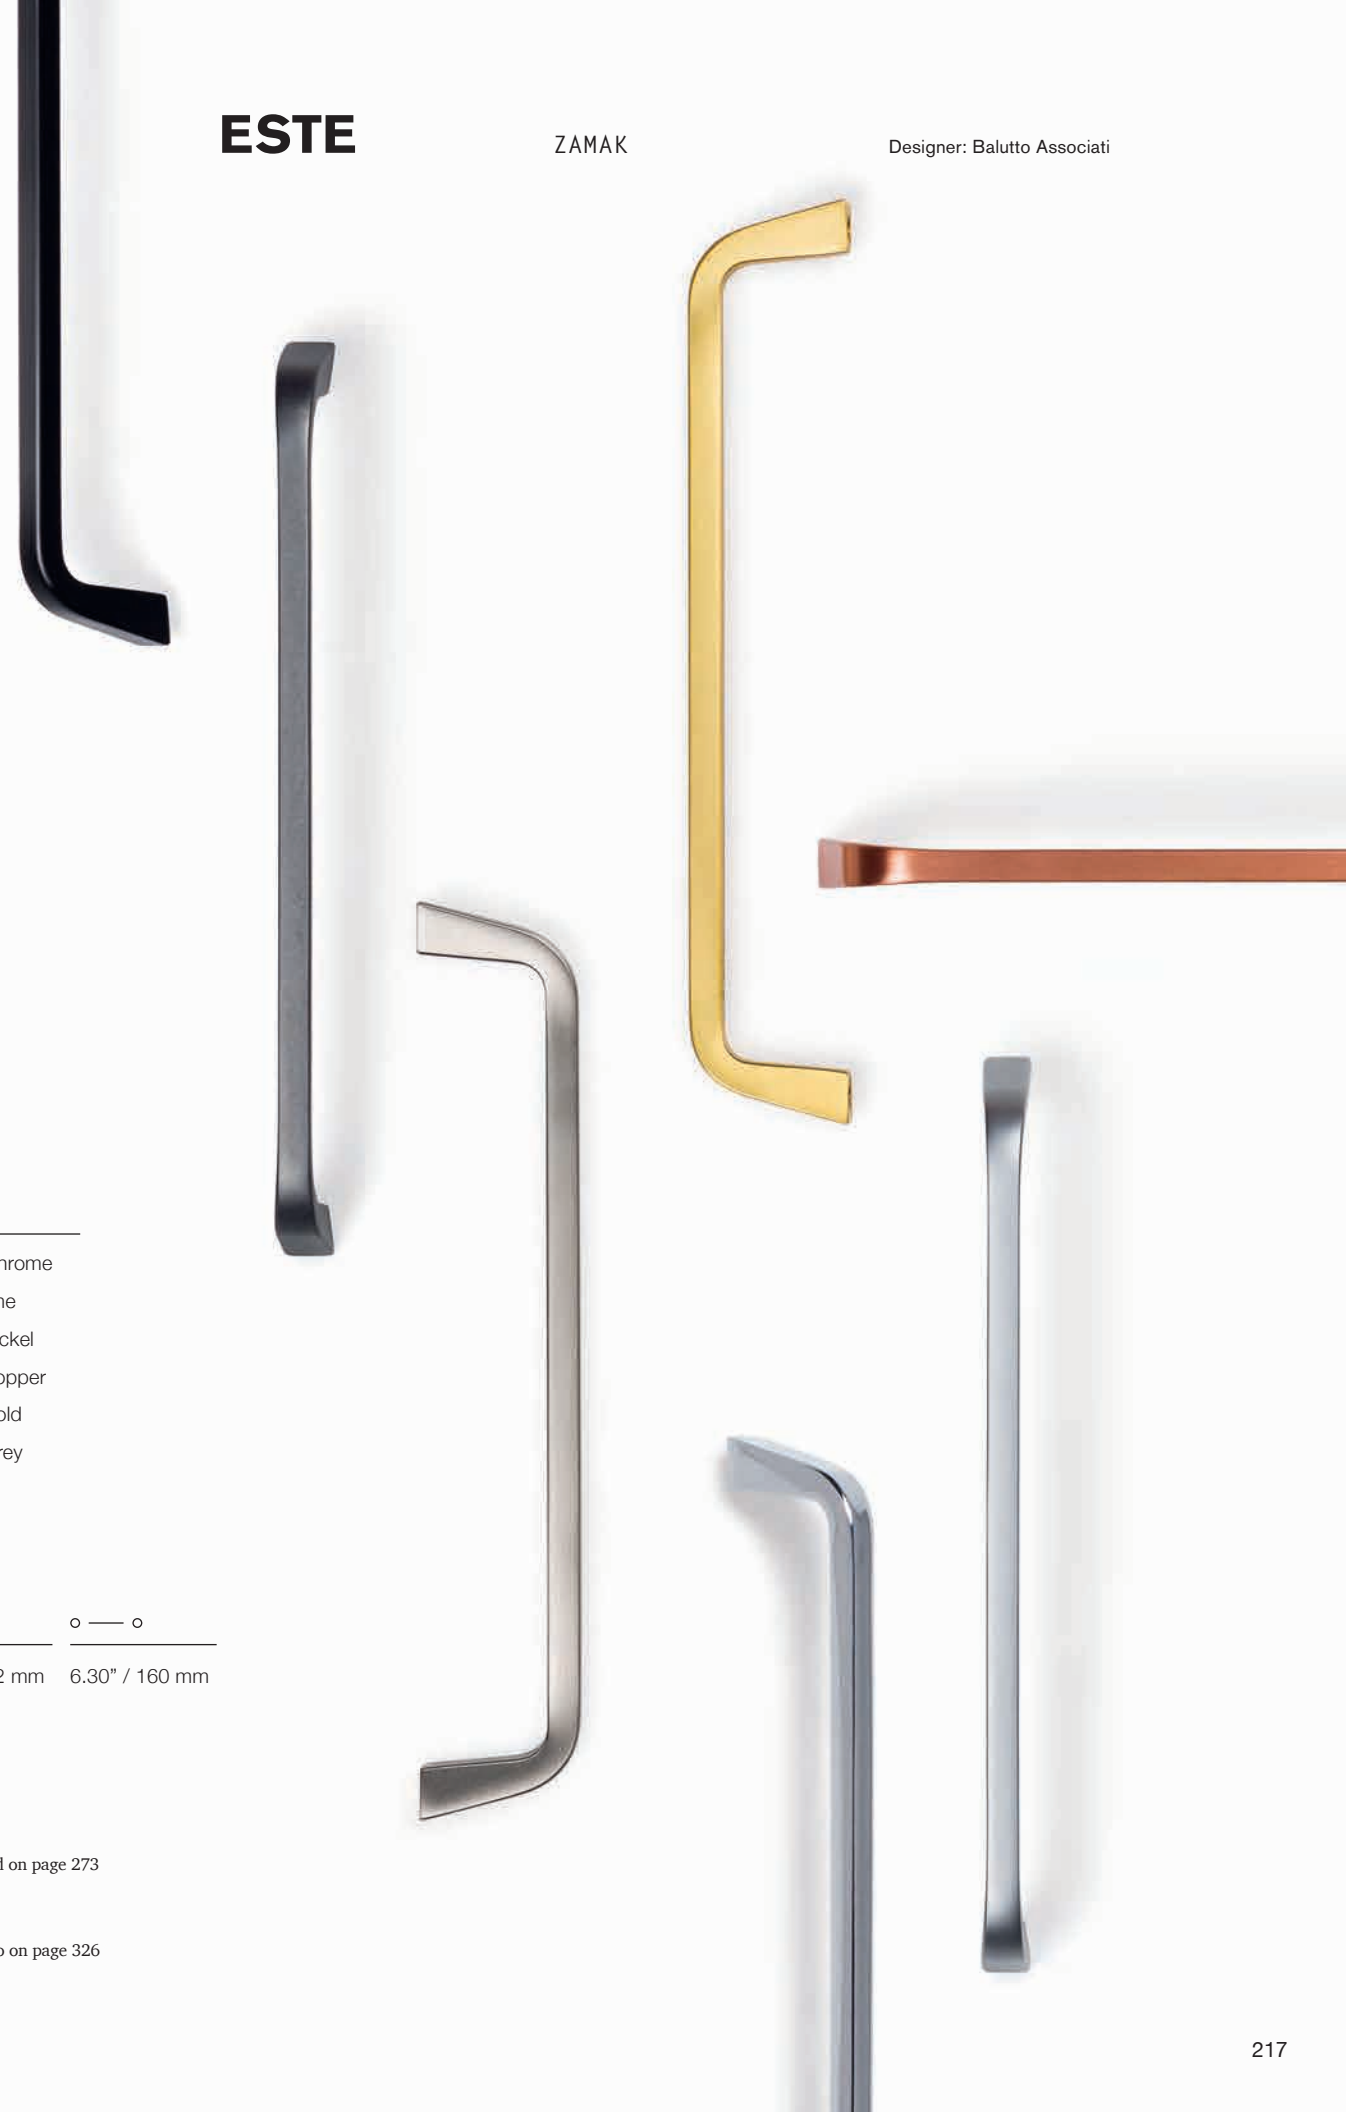

Finishes

- Polished chrome
- Matt chrome
- Brushed nickel
- Brushed copper
- Brushed gold
- Graphite grey
- Matt black

6.77" / 172 mm   6.30" / 160 mm

Display board on page 273

Technical info on page 326