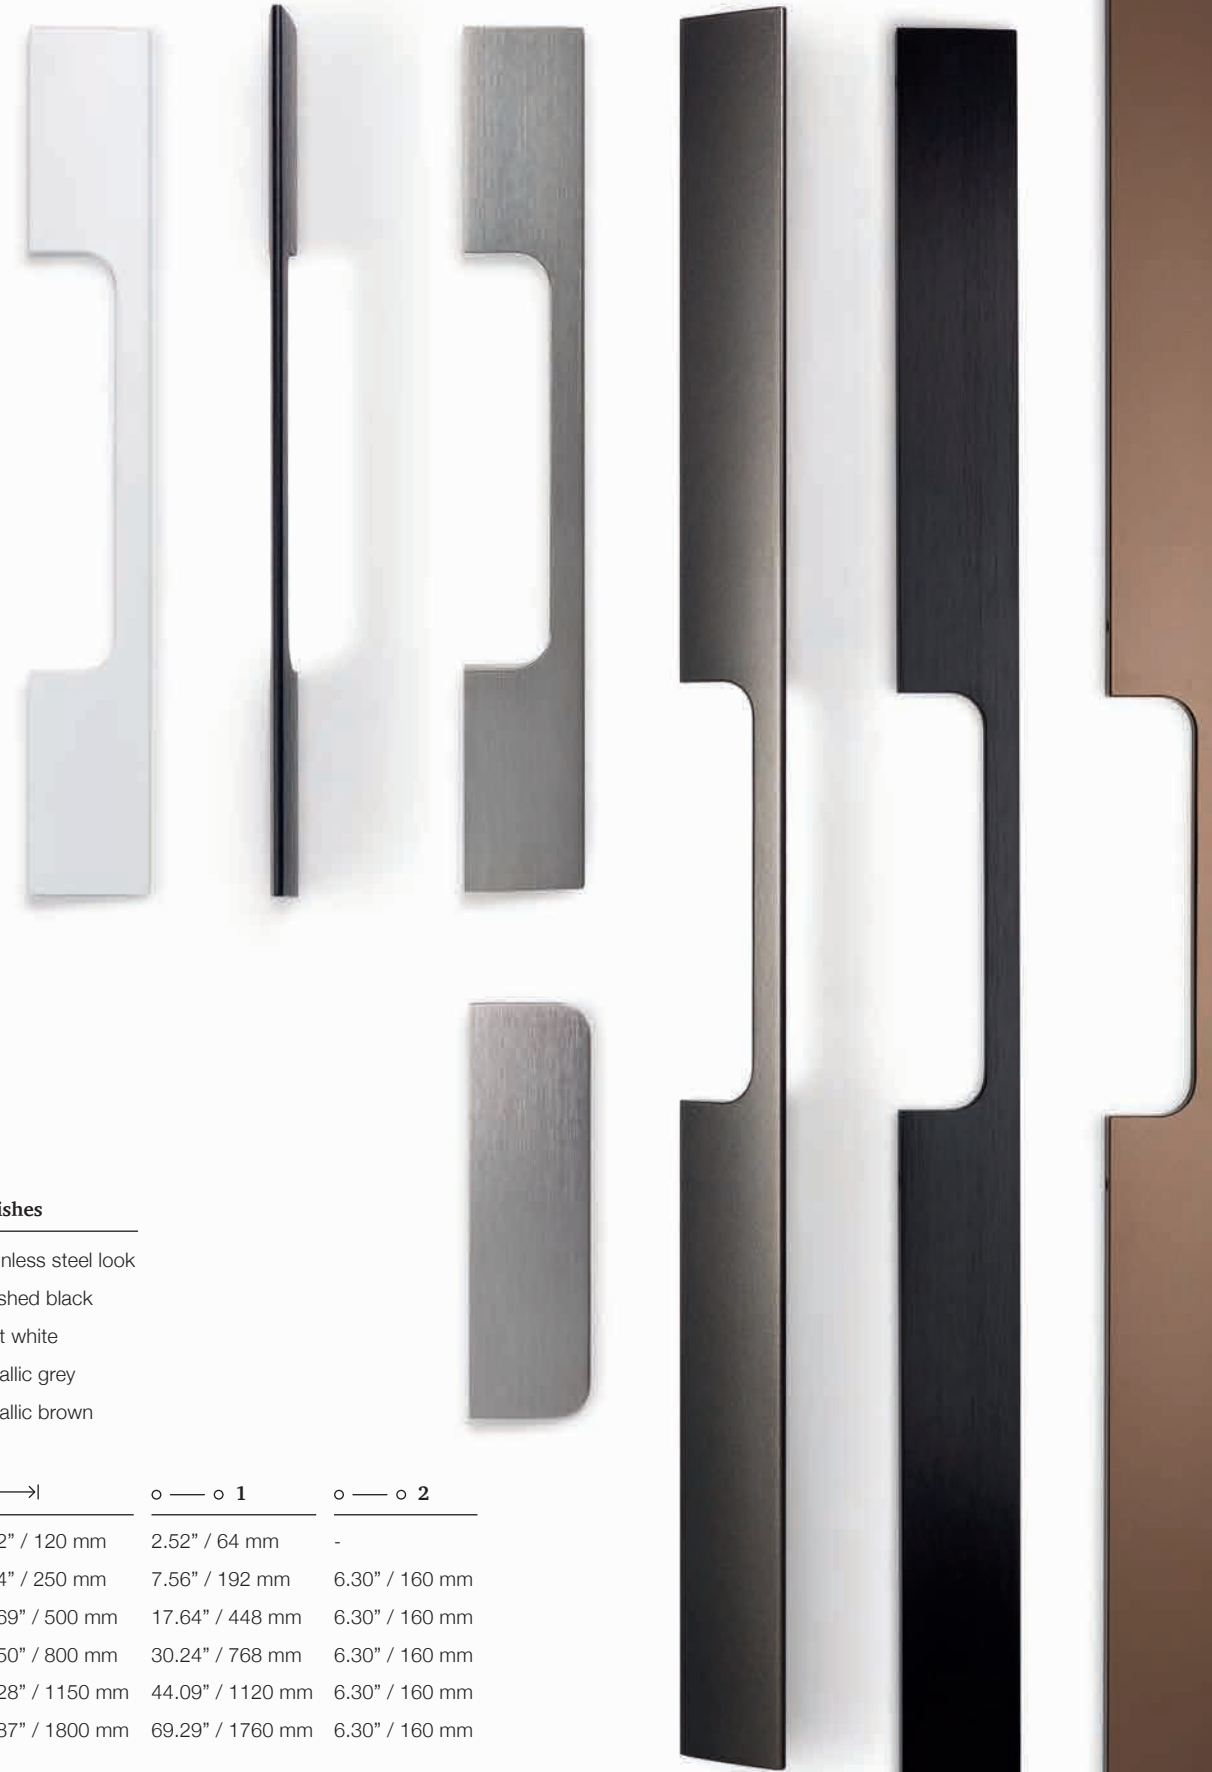

Display board on page 277 & 287

Technical info on page 332

0444

PEAK

ALUMINIUM

Designer: Viefe Studio

Metallic brown
LM41

Finishes