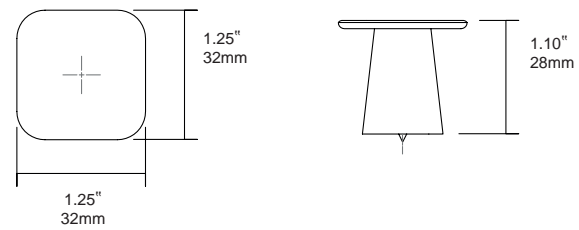

0638 **PRISM**

ZAMAK Designer: Patricia Roig

Includes non-twisting tip