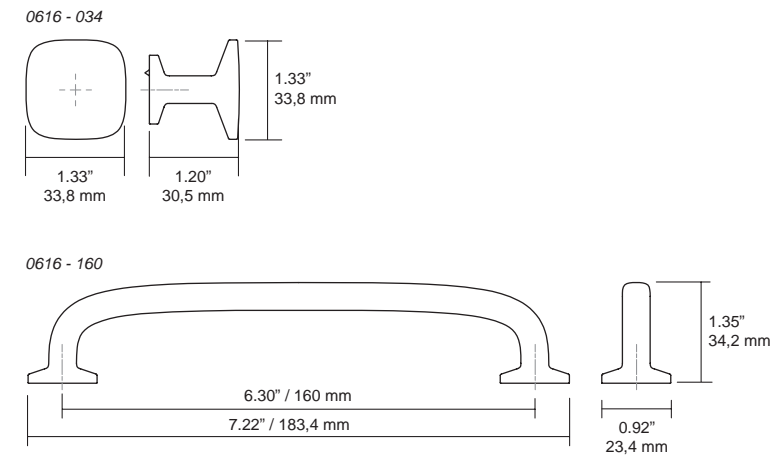

0604 **PRISMA** ZAMAK Designer: Alexis Vivet

ZM2	Z623	↓	📦
Matt black	Rustic brass		
0604078ZM2	0604078Z623	1	25
0604192ZM2	0604192Z623	2	15

Includes non-twisting tip

0616 **QUART** ZAMAK Designer: Frank Person