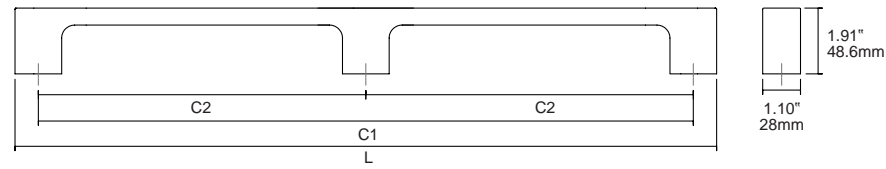

0664 / 0665 / 0671 **LUV WOOD BIG** WOOD Designer: Kaschkasch

- ① Available with one side system
- ② Available with back to back system
- 🌿 Certified wood

0664 - 992 / 0665 - 992 / 0671 - 992