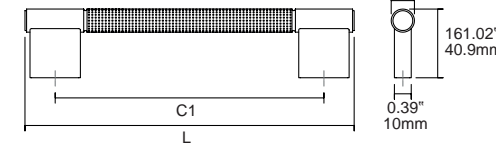

0700

CASEY

ALUMINIUM

Designer: Kaschkasch **NEW!**

0700 - 60

Includes non-twisting tip

0700 - 192/320

LMT2709 (ZMT27+L09) Textured lava black + Matt black	LMT2703 (ZMT27+L03) Textured lava black + Polished titanium black	LMT4119(ZMT41+L19) Textured metallic brown + Matt bronze	C	L	↓	📦
0700060LMT2709	0700060LMT2703	0700060LMT4119	-	2.36" / 60 mm	1	25
0700192LMT2709	0700192LMT2703	0700192LMT4119	7.55" / 192 mm	8.03" / 211 mm	2	25
0700320LMT2709	0700320LMT2703	0700320LMT4119	12.59" / 320 mm	13.34" / 339 mm	2	25

0636

POINT

ALUMINIUM

Designer: Patricia Roig

0636 - 960

0636 - 192/320

0636 - 110

0636 - 040

Includes non-twisting tip

L30 Brushed black	L33 Titanium black	L618 Brushed brass cava	C1	C2	L	↓	📦
0636040L30	0636040L33	0636040L618	-	-	Ø 1.57" / 40mm	1	25
0636110L30	0636110L33	0636110L618	-	-	4.33" / 110mm	1	25
0636192L30	0636192L33	0636192L618	7.55" / 192mm	-	8.97" / 228mm	2	25
0636320L30	0636320L33	0636320L618	12.60" / 320mm	-	14.01" / 356mm	2	25
0636960L30	0636960L33	0636960L618	37.80" / 960mm	18.90" / 480mm	39.21" / 996mm	3	10

0701 / 0702 / 0703

CASEY BIG

ALUMINIUM

NEW!

ⓘ Available with one side system

Ⓜ Available with back to back system

Designer: Alexis Vivet