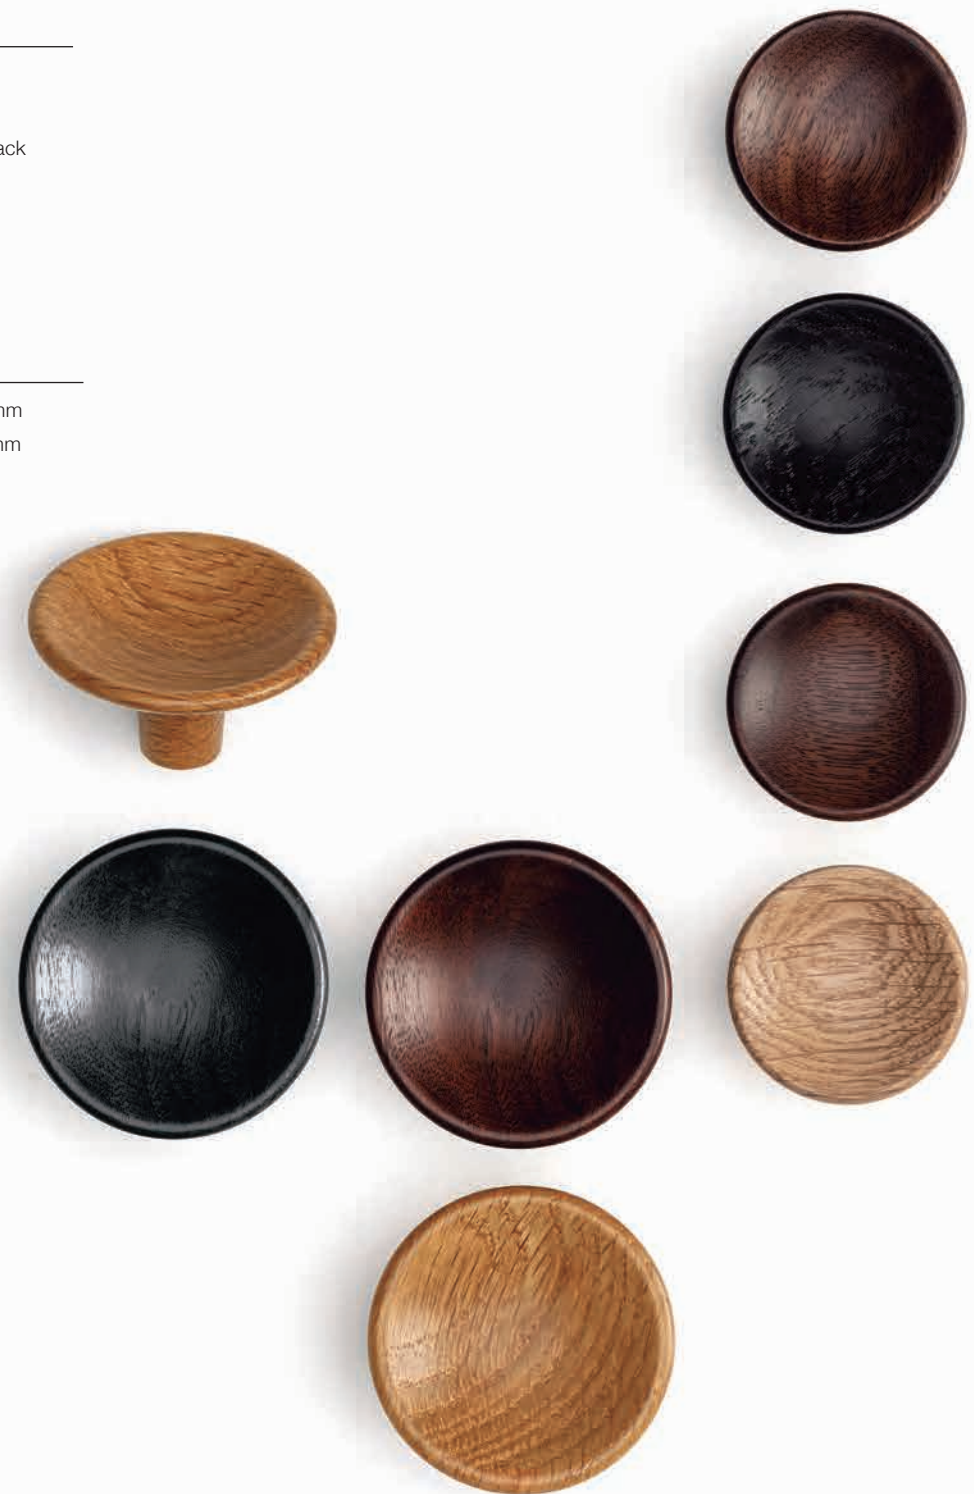

Finishes

- Oak
- Walnut
- Ash matt black lacquered
- Raw oak

- 1.50" / 38 mm
- 1.97" / 50 mm

Display board on page 271

Technical info on page 316