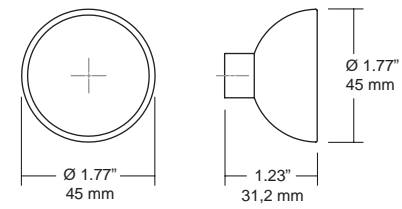

0489 **BOL** ZAMAK / WOOD Designer: Balutto Associati

NM222 (ZM2+W22) Matt black + Sapelli	NM223 (ZM2+W23) Matt black + Beech	NM2M1 (ZM2+WM1) Matt black + Matt white lacquered	↓	☐
0489045NM222	0489045NM223	0489045NM2M1	1	25