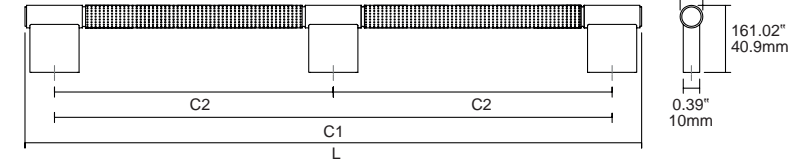

0636 - 960

0636 - 192/320