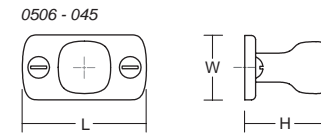

0506 **FIRM** ZAMAK Designer: Frank Person