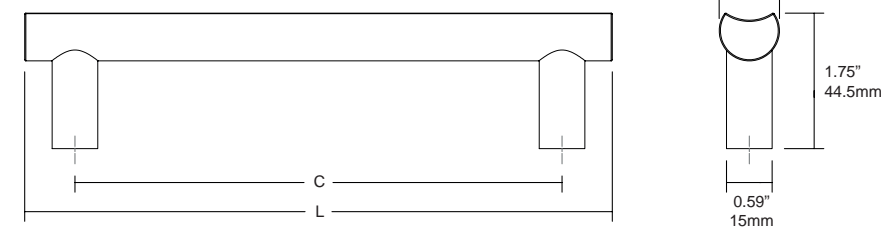

L24 Stainless steel look	L618 Brushed brass cava	L30 Brushed black	NEW! L619 Brushed bronze	C	L	↓	☐
0628160L24	0628160L618	0628160L30	0628160L619	6.29" / 160 mm	7.59" / 193 mm	2	25
0628320L24	0628320L618	0628320L30	0628320L619	12.59" / 320 mm	13.89" / 353 mm	2	25