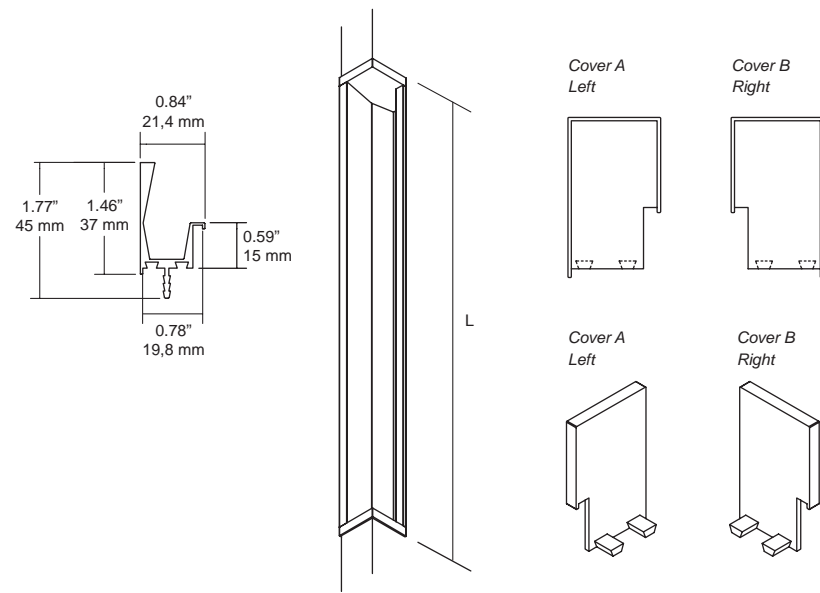

0449 **HEXXA** ALUMINIUM/ZAMAK Designer: Alexis Vivet

LM1 Matt white	LM2 Matt black	LM23 Metallic grey	LM41 Metallic brown	L	↓	📦
0449200LM1	0449200LM2	0449200LM23	0449200LM41	7.87" / 200 mm	25	ALUMINIUM
0449350LM1	0449350LM2	0449350LM23	0449350LM41	13.78" / 350 mm	25	ALUMINIUM
04491100LM1	04491100LM2	04491100LM23	04491100LM41	43.31" / 1100 mm	15	ALUMINIUM
04493000LM1	04493000LM2	04493000LM23	04493000LM41	118.11" / 3000 mm	10*	ALUMINIUM
0449035ZM1A	0449035ZM2A	0449035ZM23A	0449035ZM41A	-	25	ZAMAK
0449035ZM1B	0449035ZM2B	0449035ZM23B	0449035ZM41B	-	25	ZAMAK

* Three metre profiles are delivered according to the units of the original packaging and cannot be sold separately.