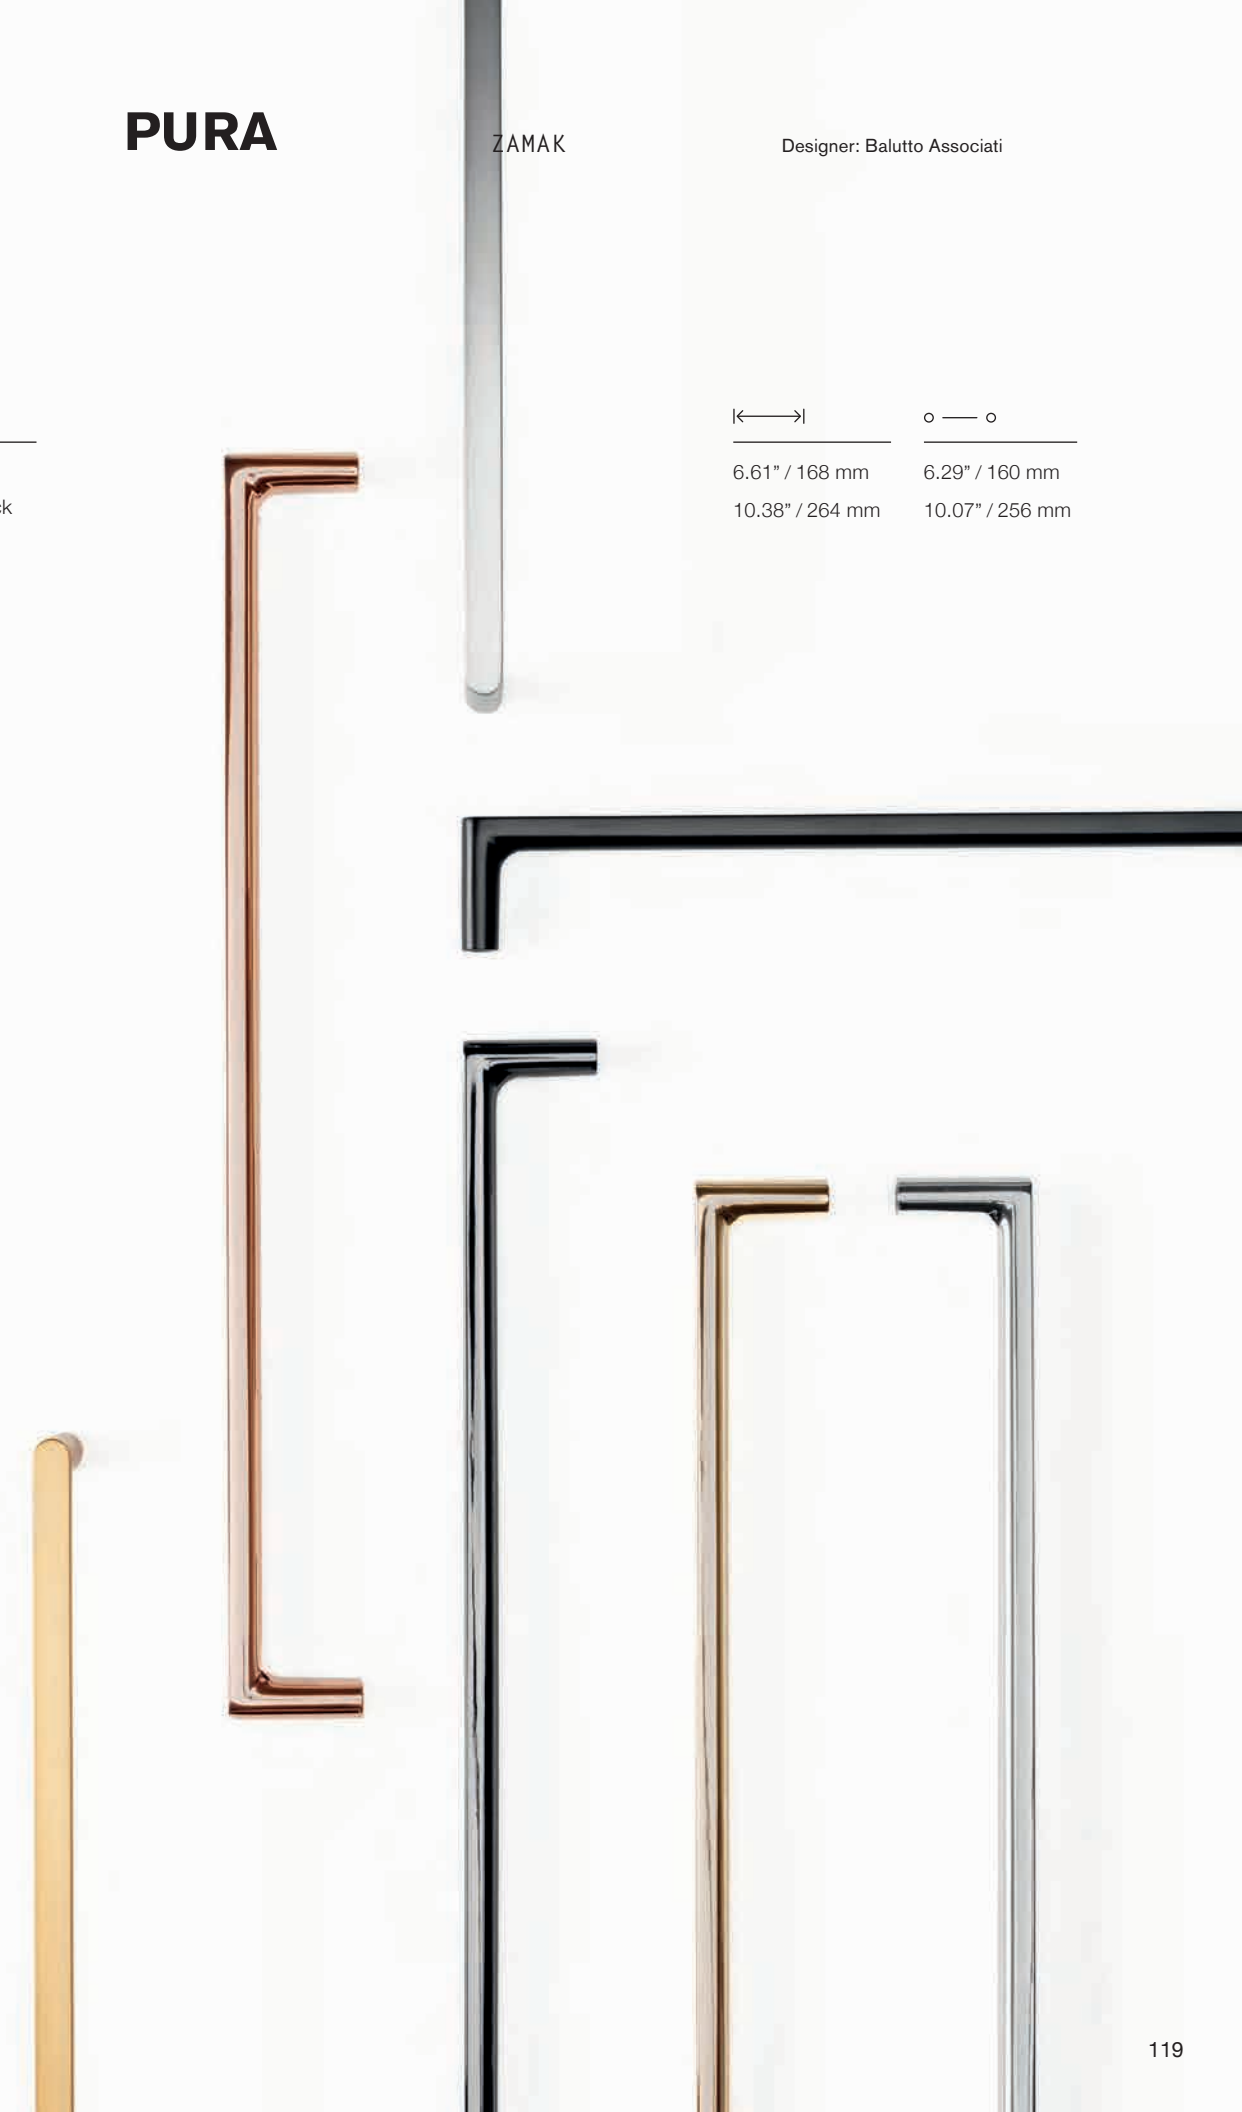

Finishes

- Polished chrome
- Polished titanium black
- Polished copper
- Polished brass
- Brushed nickel
- Brushed brass cava
- Matt black

Display board on page 266

Technical info on page 310

←→	o — o
6.61" / 168 mm	6.29" / 160 mm
10.38" / 264 mm	10.07" / 256 mm