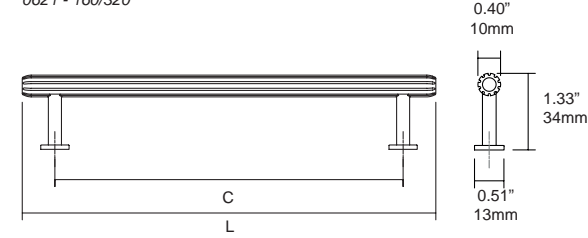

0621 **RILLE mini** ALUMINIUM Designer: Patricia Roig

0621 - 160/320