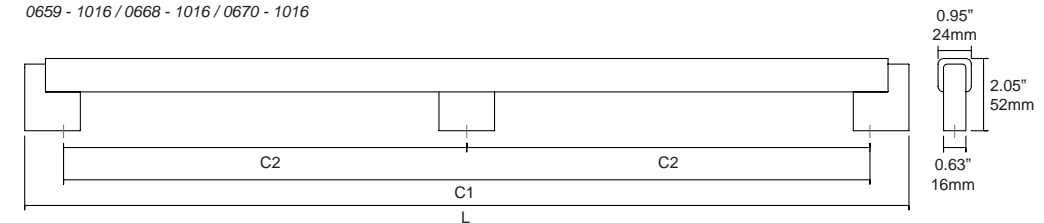

0659 / 0668 / 0670 **DUO BIG** ALUMINIUM + WOOD Designer: Ilja Huber

- Available with one side system
- Available with back to back system
- Certified wood

0659 - 1016 / 0668 - 1016 / 0670 - 1016

0659 - 536 / 0668 - 536 / 0670 - 536