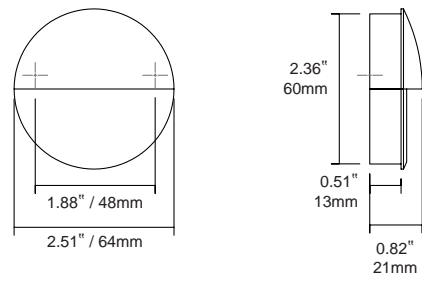

0635 **LIDD**

ZAMAK Designer: Ilja Huber

Z23	Z33	Z618	ZM1	ZM2	
Brushed nickel	Titanium black	Brushed brass cava	White black	Matt black	↓
0635048Z23	0635048ZM33	0635048Z618	0635048ZM1	0635048ZM2	2 25