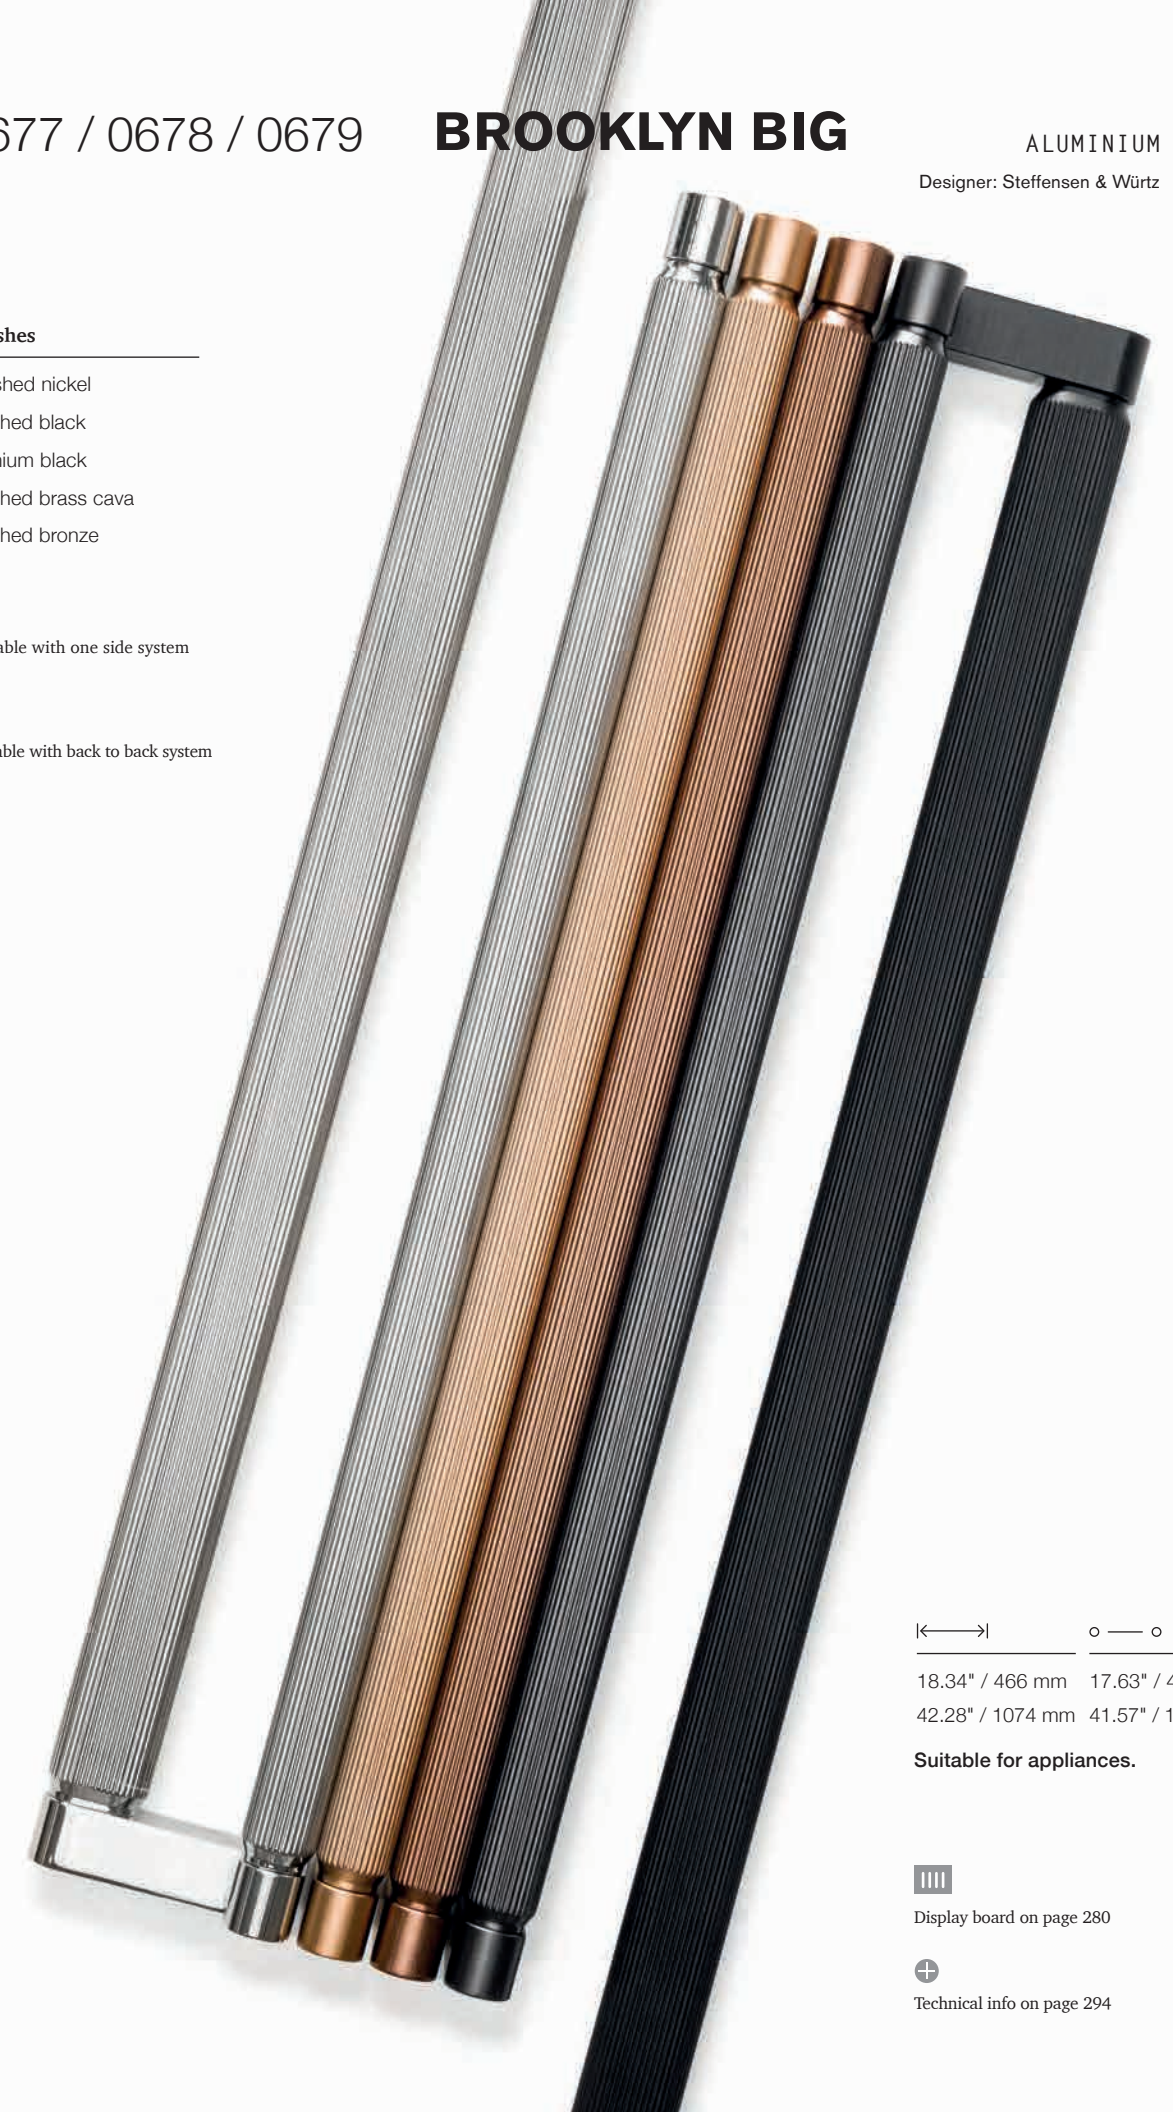

←→ | ○ — ○
18.34" / 466 mm   17.63" / 448 mm
42.28" / 1074 mm   41.57" / 1056 mm

Suitable for appliances.

Display board on page 280

Technical info on page 294