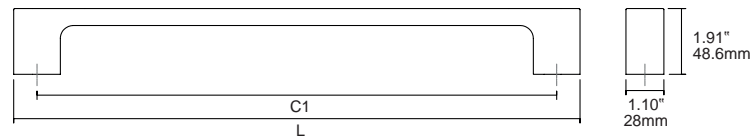

0664 - 384 / 0665 - 384 / 0671 - 384

W16 Oak	W17 Walnut	WM2 Oak matt black lacquered	C1	C2	L	↓	📦
0664384W16	0664384W17	0664384WM2	15.11" / 384mm	-	16.47" / 418.5mm	2	2
0664992W16	0664992W17	0664992WM2	39" / 992mm	19.52" / 496mm	40.41" / 1026.5mm	3	2
0665384W16	0665384W17	0665384WM2	15.11" / 384mm	-	16.47" / 418.5mm	2	2
0665992W16	0665992W17	0665992WM2	39" / 992mm	19.52" / 496mm	40.41" / 1026.5mm	3	2
0671384W16	0671384W17	0671384WM2	15.11" / 384mm	-	16.47" / 418.5mm	2	1
0671992W16	0671992W17	0671992WM2	39" / 992mm	19.52" / 496mm	40.41" / 1026.5mm	3	1