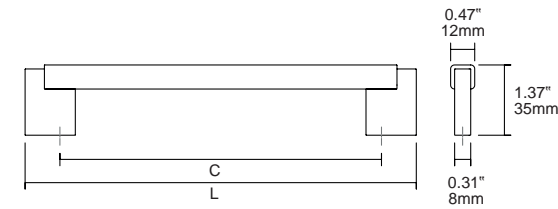

0658 **DUO** ALUMINIUM + WOOD Designer: Ilja Huber

Certified wood

0658 - 160/320