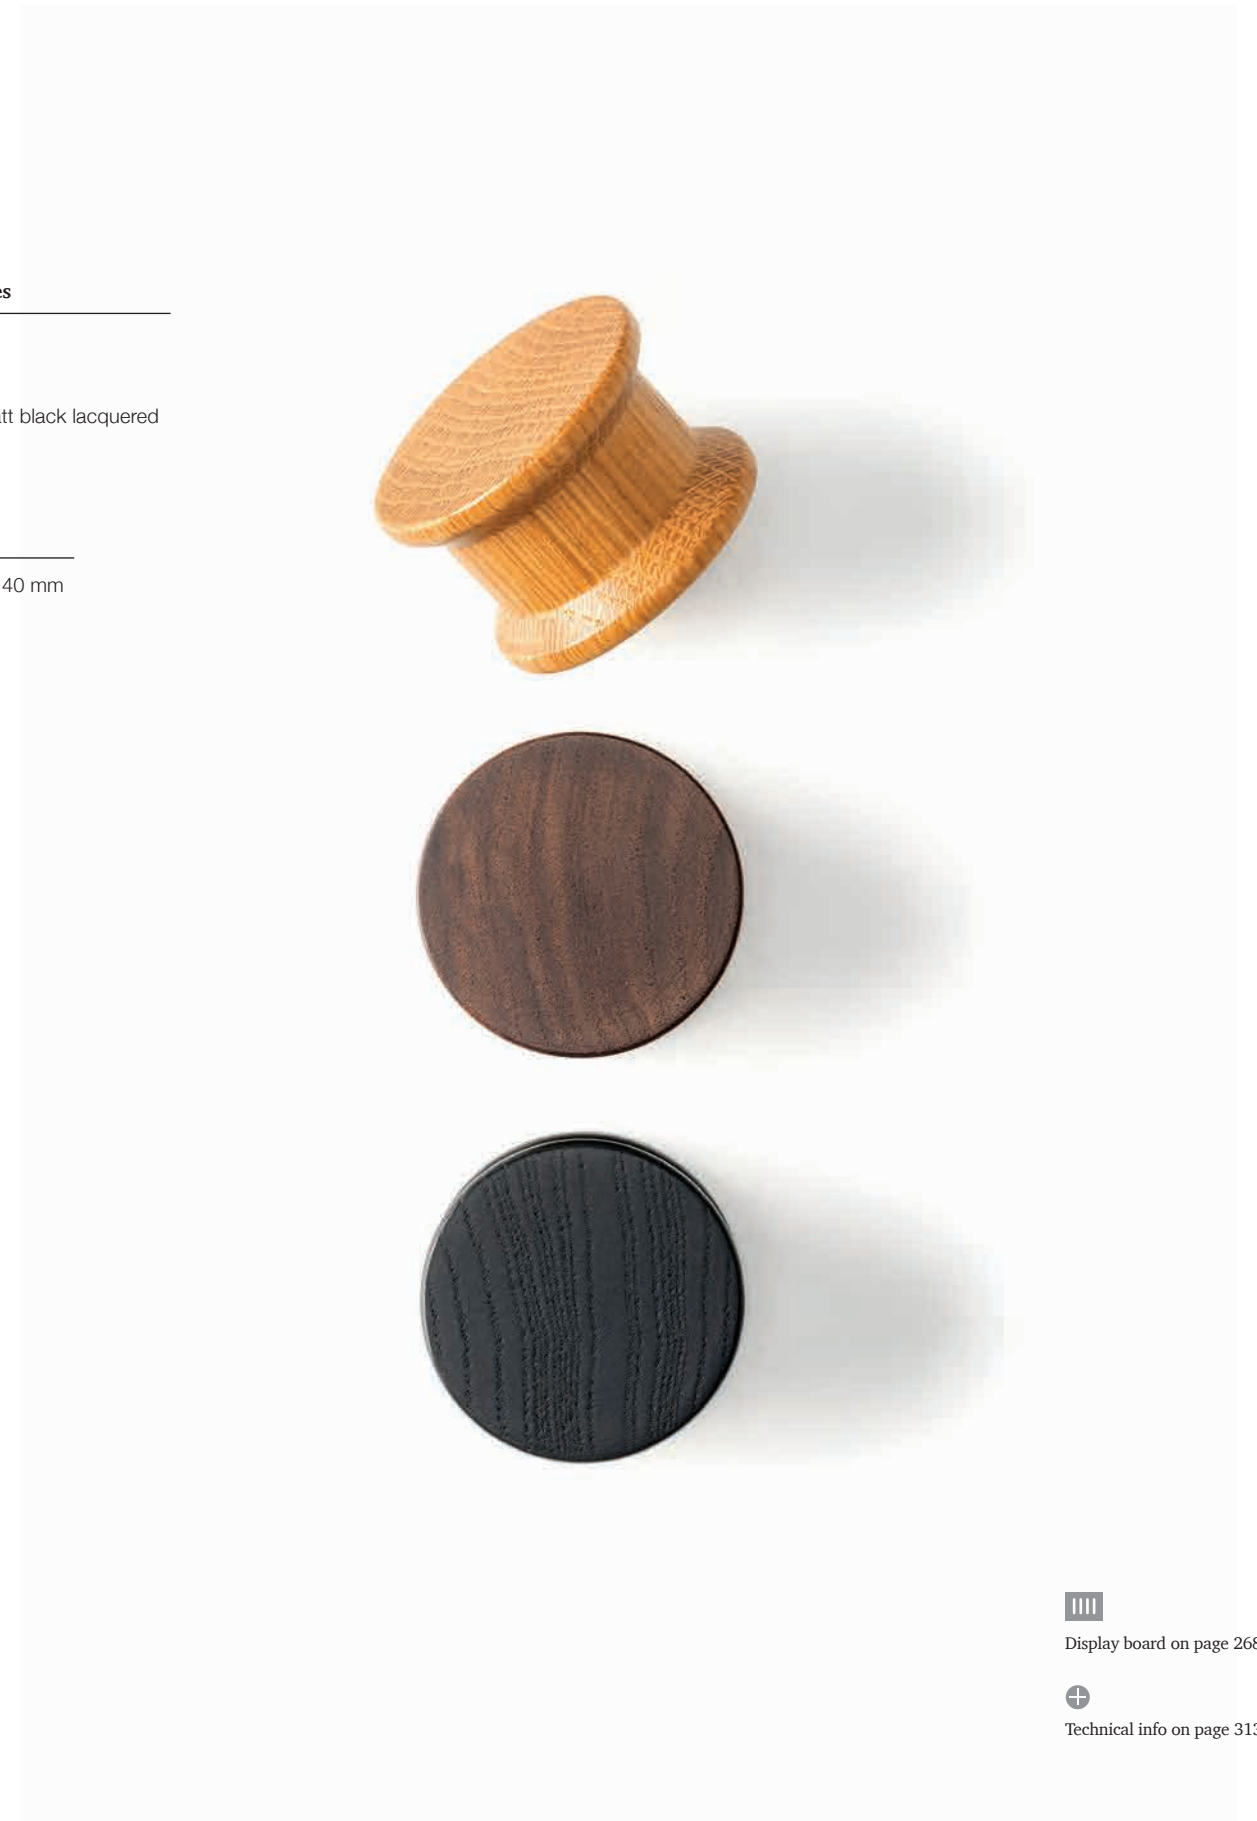

Oak
W16

0601

OH!

WOOD

Designer: Alexis Vivet

Finishes

- Oak
- Walnut
- Ash matt black lacquered

1.57" / 40 mm