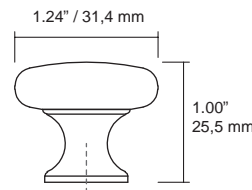

0393 **DUKE** ZAMAK Designer: Viefe Studio

Z01 Pol. chrome	Z23 Brushed nickel	Z26 Brushed copper	Z27 Brushed brass	Z66 Antique copper	Z610 Pewter	Z612 Antique silver	Z614 Antique Brass	ZM1 Matt white	ZM2 Matt black	↓	📦
0393031Z01	0393031Z23	0393031Z26	0393031Z27	0393031Z66	0393031Z610	0393031Z612	0393031Z614	0393031ZM1	0393031ZM2	1	25