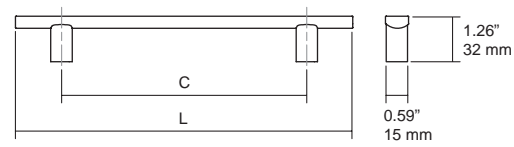

0239 **ARA W** ALUMINIUM + WOOD Designer: 2J Design

N2416 (L24+W16)		N2417 (L24+W17)		C	L	↓	📦
Stainless steel look + Oak		Stainless steel look + Walnut					
0239160N2416	0239160N2417	6.30" / 160 mm	8.66" / 220 mm			2	25
0239224N2416	0239224N2417	8.82" / 224 mm	11.18" / 284 mm			2	25