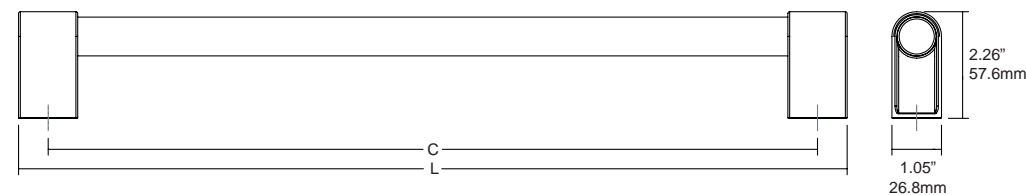

0701 / 0702 / 0703

CASEY BIG

ALUMINIUM

NEW!

ⓘ Available with one side system

Ⓜ Available with back to back system

Designer: Alexis Vivet

Suitable for appliances.