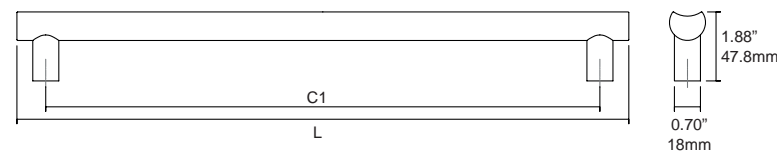

0629 - 1056 / 0662 - 1056 / 0663 - 1056