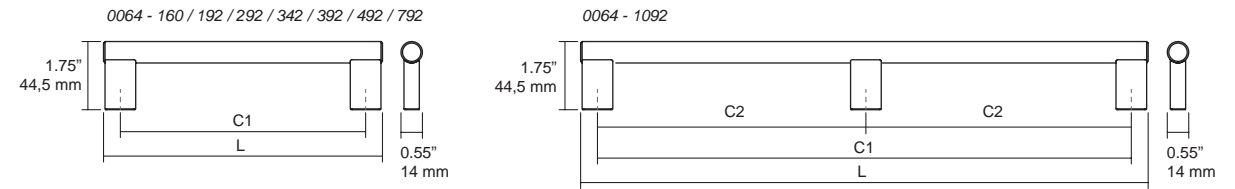

0064 **KOMBI** STAINLESS STEEL Designer: Viefe Studio

S25	Brushed stainless steel	C1	C2	L	↓	📦
0064160S25		6.30" / 160 mm	-	7.17" / 182 mm	2	25
0064192S25		7.56" / 192 mm	-	8.43" / 214 mm	2	25
0064292S25		11.50" / 292 mm	-	12.36" / 314 mm	2	25
0064342S25		13.46" / 342 mm	-	14.33" / 364 mm	2	25
0064392S25		15.43" / 392 mm	-	16.30" / 414 mm	2	25
0064492S25		19.37" / 492 mm	-	20.24" / 514 mm	2	25
0064792S25		31.18" / 792 mm	-	32.05" / 814 mm	2	10
00641092S25		42.99" / 1092 mm	21.50" / 546 mm	43.86" / 1114 mm	3	10