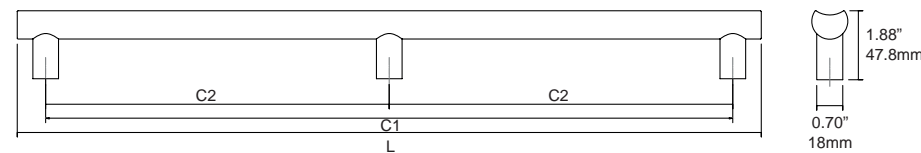

Suitable for appliances.

L24	L618	L30	L619	C1	C2	L	↓	☰
Stainless steel look	Brushed brass cava	Brushed black	Brushed bronze					
0629384L24	0629384L618	0629384L30	0629384L619	15.11" / 384 mm	-	16.69" / 424 mm	2	2
06291056L24	06291056L618	06291056L30	06291056L619	41.57" / 1056 mm	20.78" / 528 mm	43.14" / 1096 mm	3	2
0662384L24	0662384L618	0662384L30	0662384L619	15.11" / 384 mm	-	16.69" / 424 mm	2	2
06621056L24	06621056L618	06621056L30	06621056L619	41.57" / 1056 mm	20.78" / 528 mm	43.14" / 1096 mm	3	2
0663384L24	0663384L618	0663384L30	0663384L619	15.11" / 384 mm	-	16.69" / 424 mm	2	1
06631056L24	06631056L618	06631056L30	06631056L619	41.57" / 1056 mm	20.78" / 528 mm	43.14" / 1096 mm	3	1