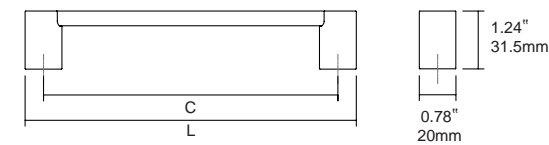

0627

FUSION

ZAMAK

Designer: Ilja Huber

0627 - 160/320

0627 - 058

Includes non-twisting tip

Z33 Titanium black	Z618 Brushed brass cava	ZM2 Matt black	Z03 Polished black nickel	Z05 Polished nickel	Z07 Polished brass	C	L	↓	📦
0627058Z33	0627058Z618	0627058ZM2	0627058Z03	0627058Z05	0627058Z07	-	2.28" / 58 mm	1	25
0627160Z33	0627160Z618	0627160ZM2	0627160Z03	0627160Z05	0627160Z07	6.30" / 160 mm	7.08" / 180 mm	2	25
0627320Z33	0627320Z618	0627320ZM2	0627320Z03	0627320Z05	0627320Z07	12.60" / 320 mm	13.38" / 340 mm	2	25