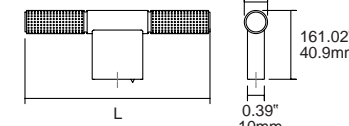

0700

CASEY

ALUMINIUM

Designer: Kaschkasch **NEW!**

0700 - 60

Includes non-twisting tip

0700 - 192/320

LMT2709 (ZMT27+L09) Textured lava black + Matt black	LMT2703 (ZMT27+L03) Textured lava black + Polished titanium black	LMT4119(ZMT41+L19) Textured metallic brown + Matt bronze	C	L	↓	📦
0700060LMT2709	0700060LMT2703	0700060LMT4119	-	2.36" / 60 mm	1	25
0700192LMT2709	0700192LMT2703	0700192LMT4119	7.55" / 192 mm	8.03" / 211 mm	2	25
0700320LMT2709	0700320LMT2703	0700320LMT4119	12.59" / 320 mm	13.34" / 339 mm	2	25

0636

POINT

ALUMINIUM

Designer: Patricia Roig

0636 - 960

0636 - 192/320

0636 - 110

0636 - 040

Includes non-twisting tip

L30 Brushed black	L33 Titanium black	L618 Brushed brass cava	C1	C2	L	↓	📦
0636040L30	0636040L33	0636040L618	-	-	Ø 1.57" / 40mm	1	25
0636110L30	0636110L33	0636110L618	-	-	4.33" / 110mm	1	25
0636192L30	0636192L33	0636192L618	7.55" / 192mm	-	8.97" / 228mm	2	25
0636320L30	0636320L33	0636320L618	12.60" / 320mm	-	14.01" / 356mm	2	25
0636960L30	0636960L33	0636960L618	37.80" / 960mm	18.90" / 480mm	39.21" / 996mm	3	10

0701 / 0702 / 0703

CASEY BIG

ALUMINIUM

NEW!

ⓘ Available with one side system

Ⓜ Available with back to back system

Designer: Alexis Vivet