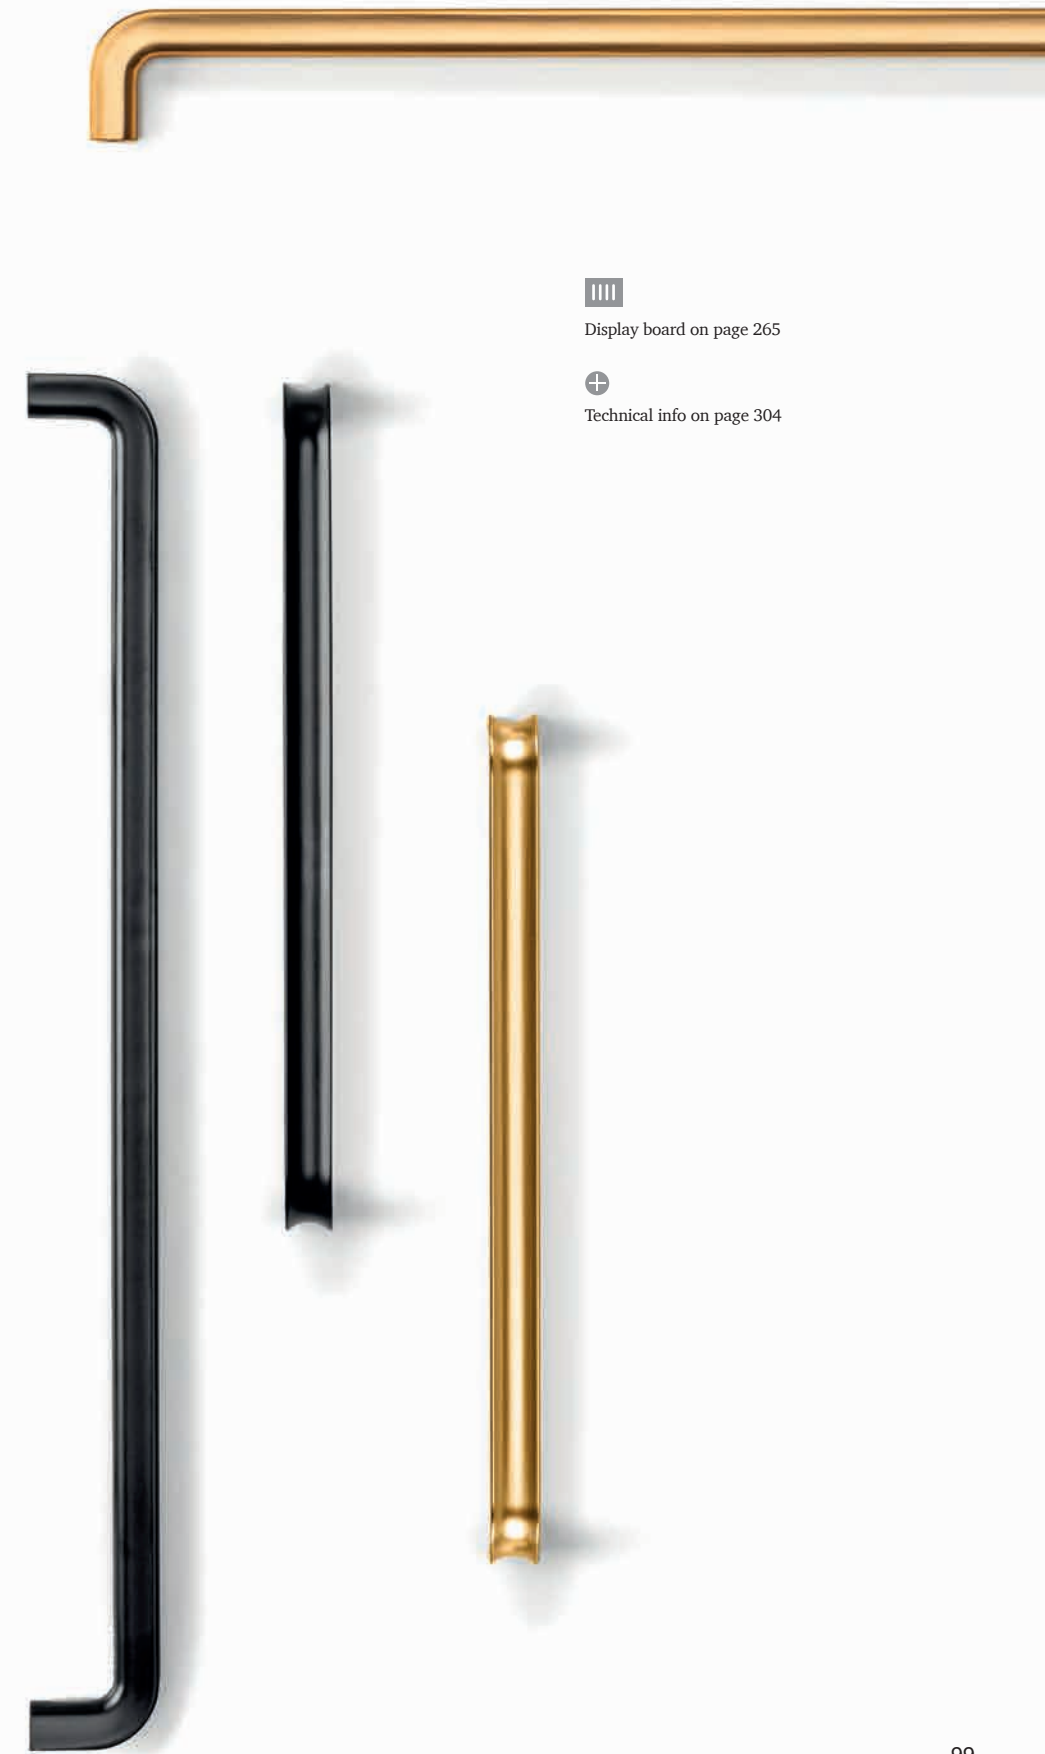

Display board on page 265

Technical info on page 304

Finishes

Brushed brass cava

Matt black

8.07" / 205 mm

13.11" / 333 mm

7.55" / 192 mm

12.60" / 320 mm