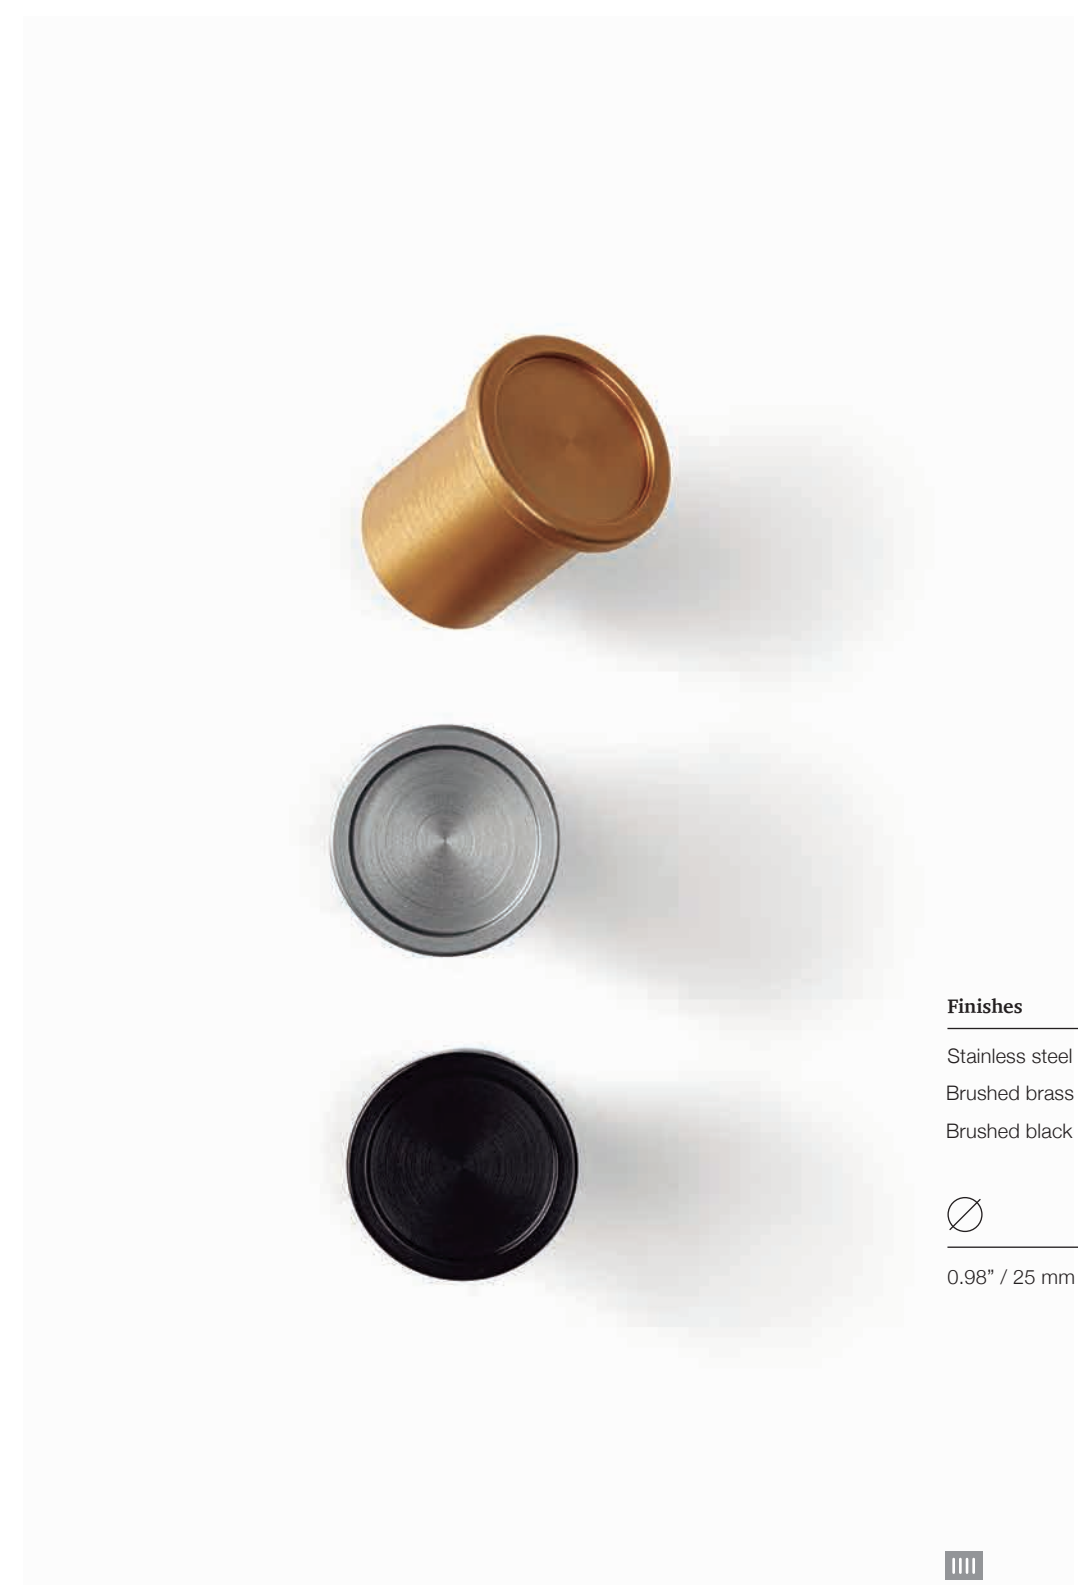

Technical info on page 323

Brushed bras
L291

0499

ROUND

ALUMINIUM

Designer: Balutto Associati

Finishes

- Stainless steel look
- Brushed brass
- Brushed black