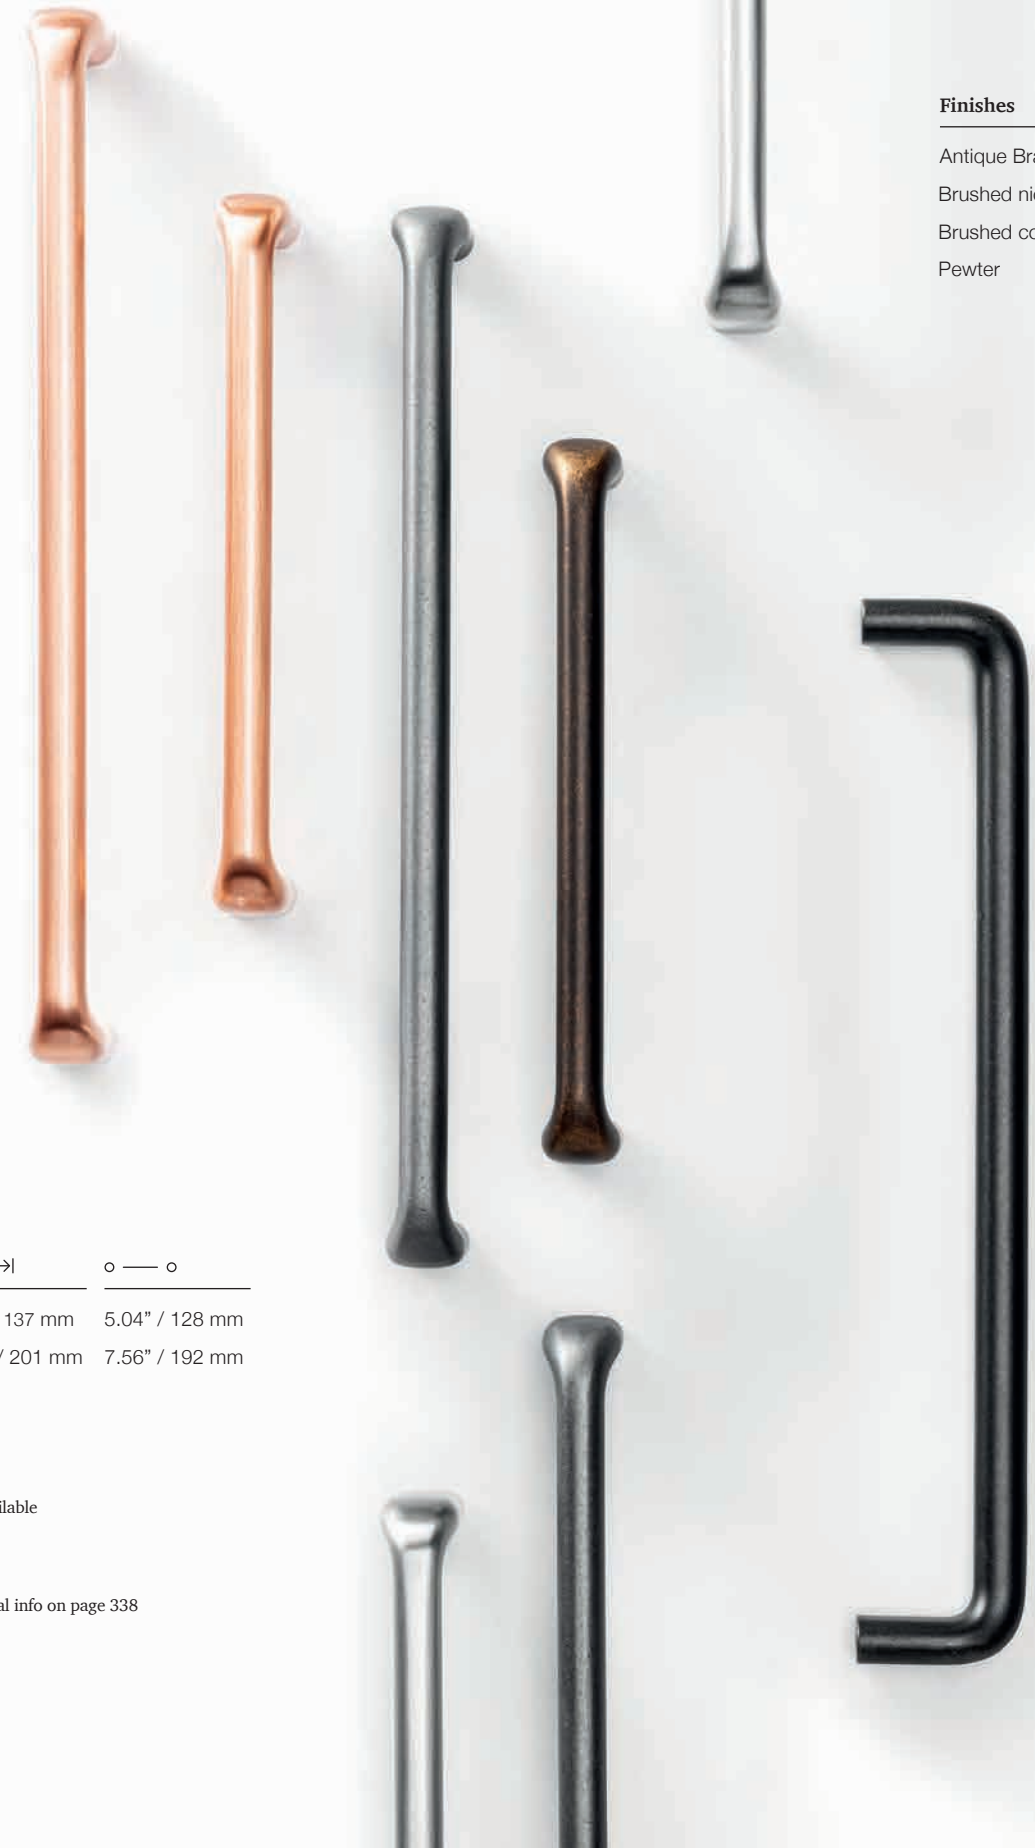

Finishes

- Antique Brass
- Brushed nickel
- Brushed copper
- Pewter

|←→|	o — o
5.39" / 137 mm	5.04" / 128 mm
7.91" / 201 mm	7.56" / 192 mm

||||
Not available

⊕
Technical info on page 338