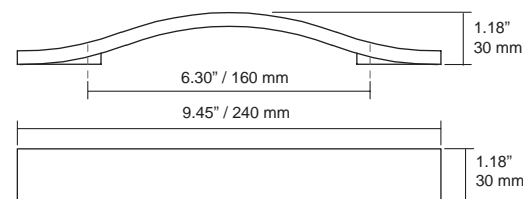

0165 **CALIN** WOOD Designer: Viefe Studio

W00	W02	W08	W09	↓	📦
Raw brushed	White brushed	Brown brushed	Black brushed		
0165160W00	0165160W02	0165160W08	0165160W09	2	25