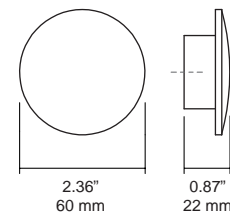

0166 **ECHO** WOOD Designer: Viefe Studio

W00 Raw brushed	W02 White brushed	W08 Brown brushed	W09 Black brushed	↓	📦
0166060W00	0166060W02	0166060W08	0166060W09	1	25