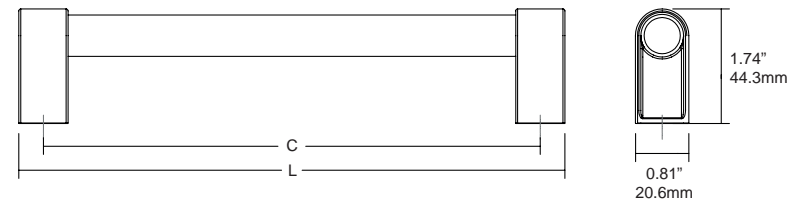

0700

CASEY

ALUMINIUM

Designer: Kaschkasch **NEW!**

0700 - 60

Includes non-twisting tip

0700 - 192/320

LMT2709 (ZMT27+L09) Textured lava black + Matt black	LMT2703 (ZMT27+L03) Textured lava black + Polished titanium black	LMT4119(ZMT41+L19) Textured metallic brown + Matt bronze	C	L	↓	📦
0700060LMT2709	0700060LMT2703	0700060LMT4119	-	2.36" / 60 mm	1	25
0700192LMT2709	0700192LMT2703	0700192LMT4119	7.55" / 192 mm	8.03" / 211 mm	2	25
0700320LMT2709	0700320LMT2703	0700320LMT4119	12.59" / 320 mm	13.34" / 339 mm	2	25