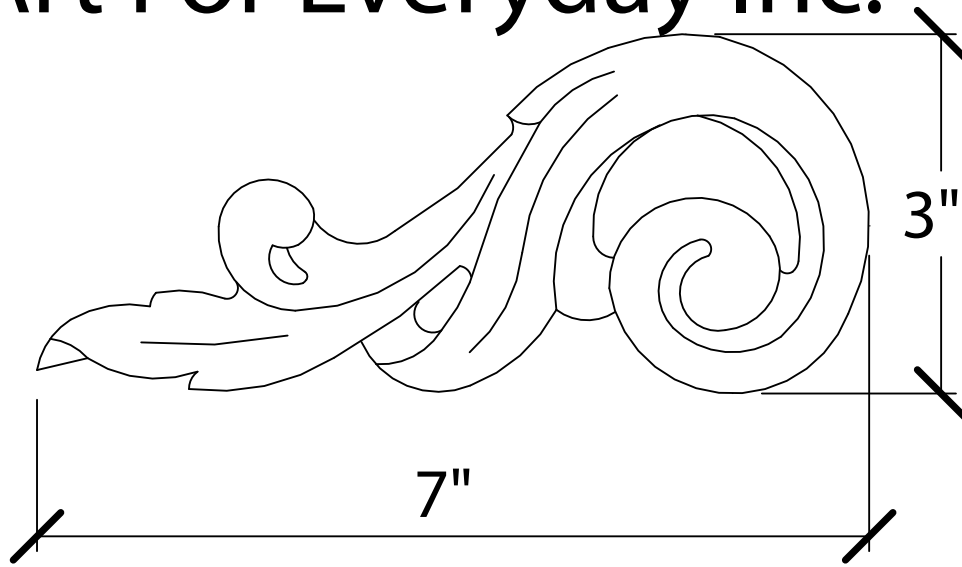

© Art For Everyday Inc.

PRODUCT CODE:

APL-A7L