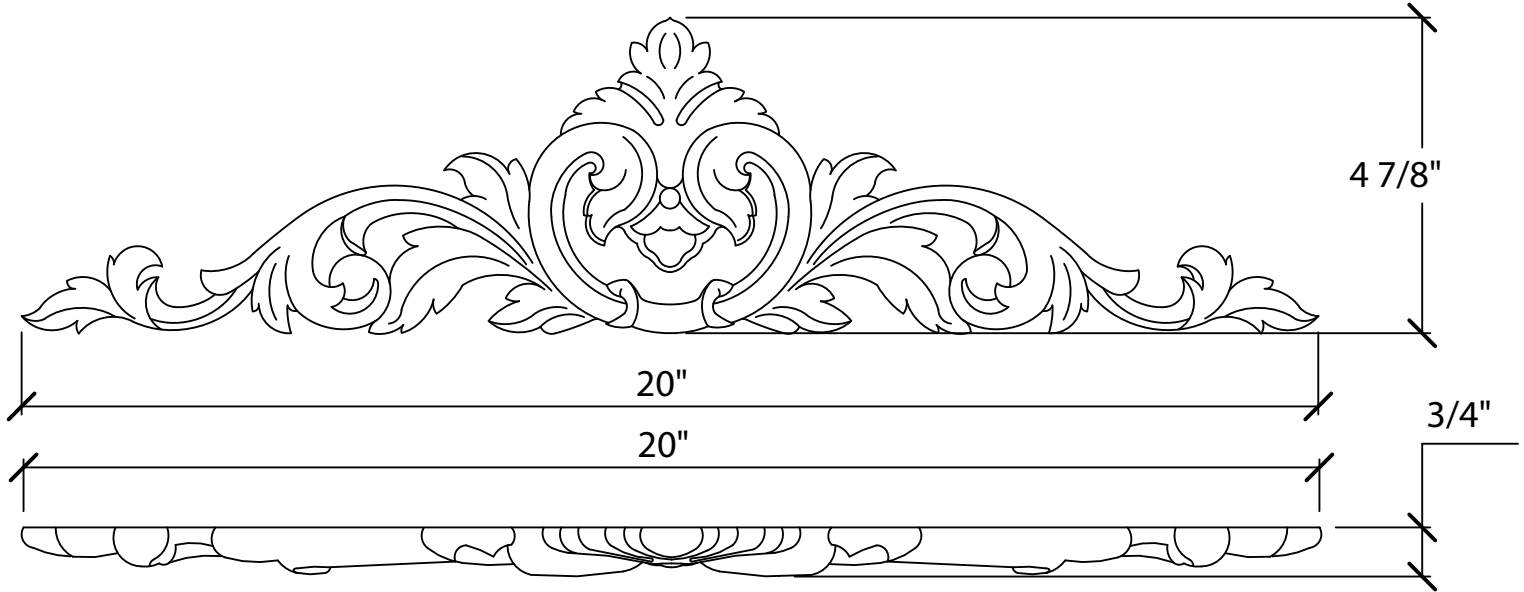

© Art For Everyday Inc.

PRODUCT CODE:

APL-AO20