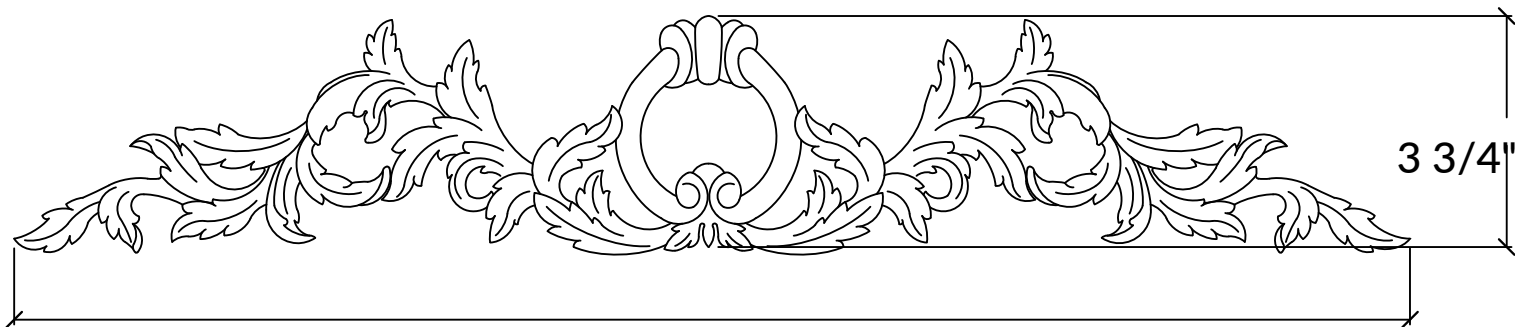

© Art For Everyday Inc.

24"

3 3/4"

24"

3/4"

PRODUCT CODE: Z-APL-BEL24-ERA