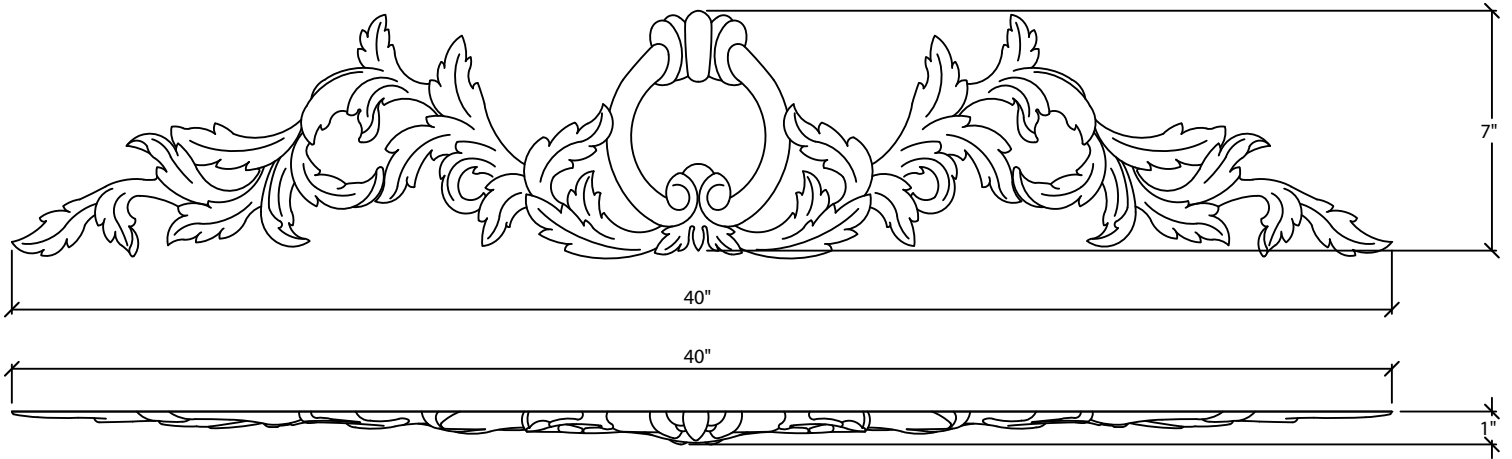

© Art For Everyday Inc.

PRODUCT CODE:

APL-BEL40