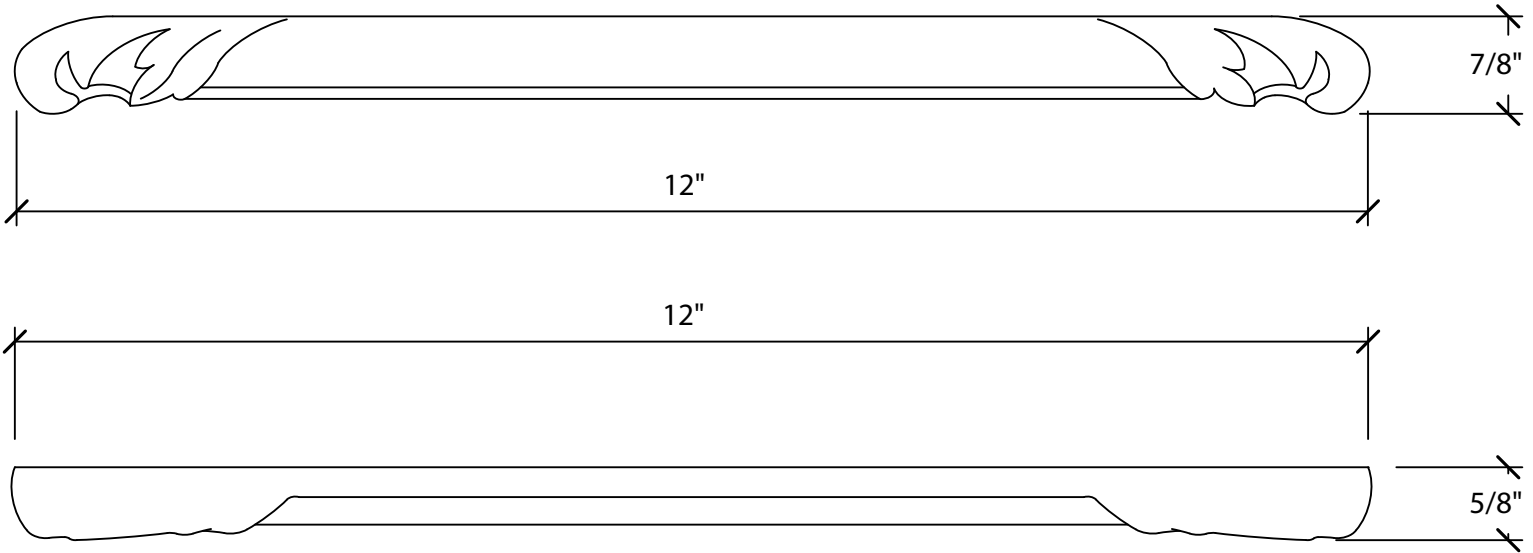

© Art For Everyday Inc.

PRODUCT CODE:

APL-D12