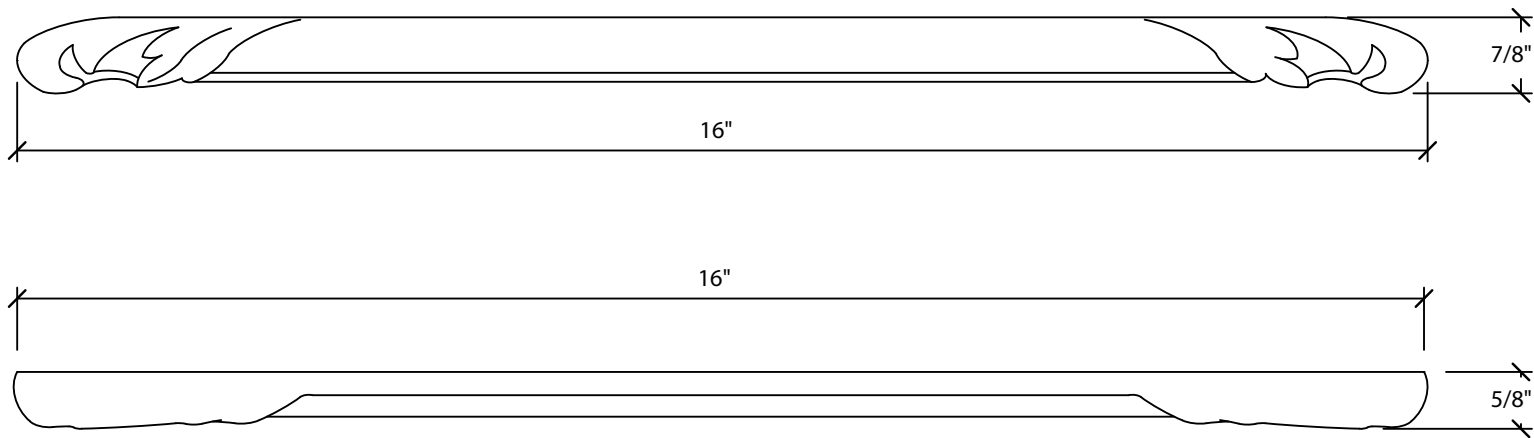

© Art For Everyday Inc.

PRODUCT CODE:

APL-D16