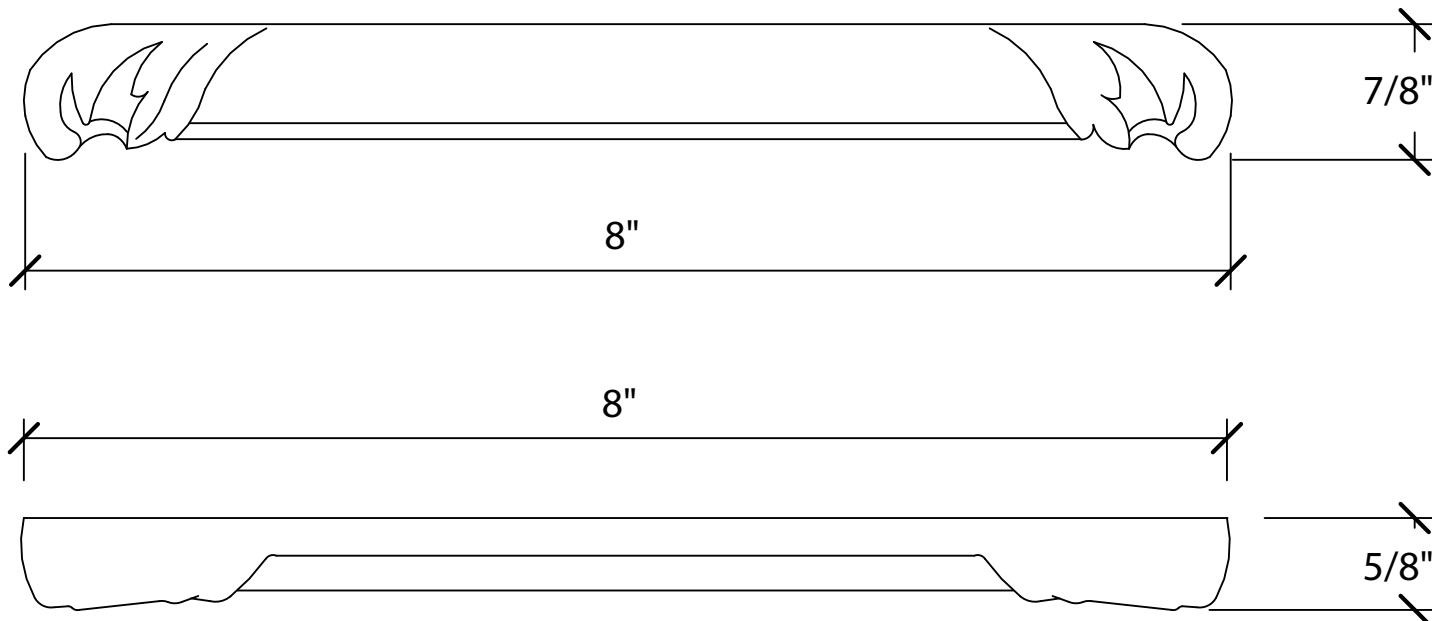

© Art For Everyday Inc.

PRODUCT CODE:

APL-D8