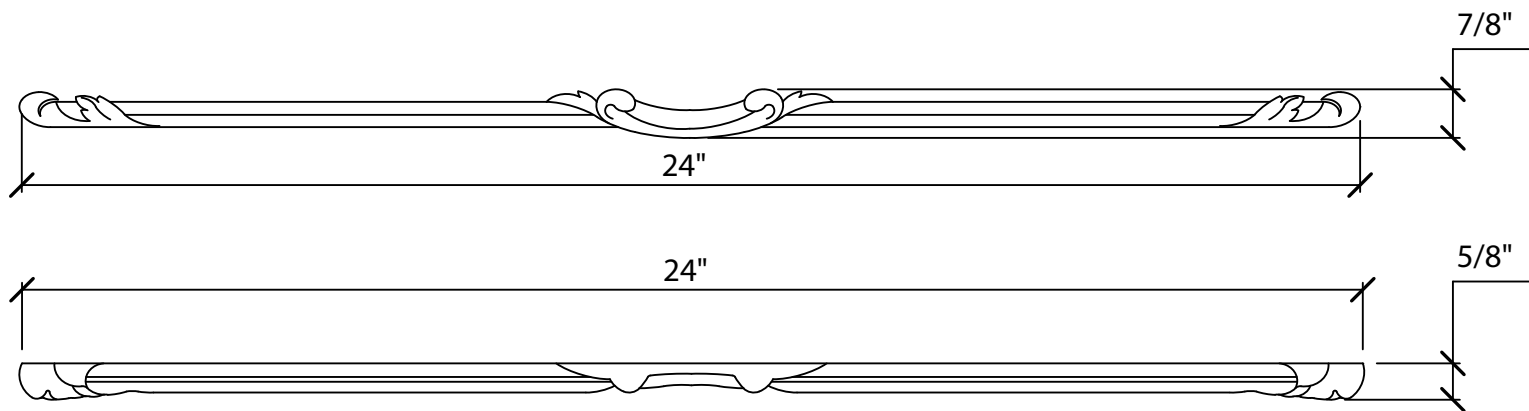

© Art For Everyday Inc.

PRODUCT CODE:

APL-DM24