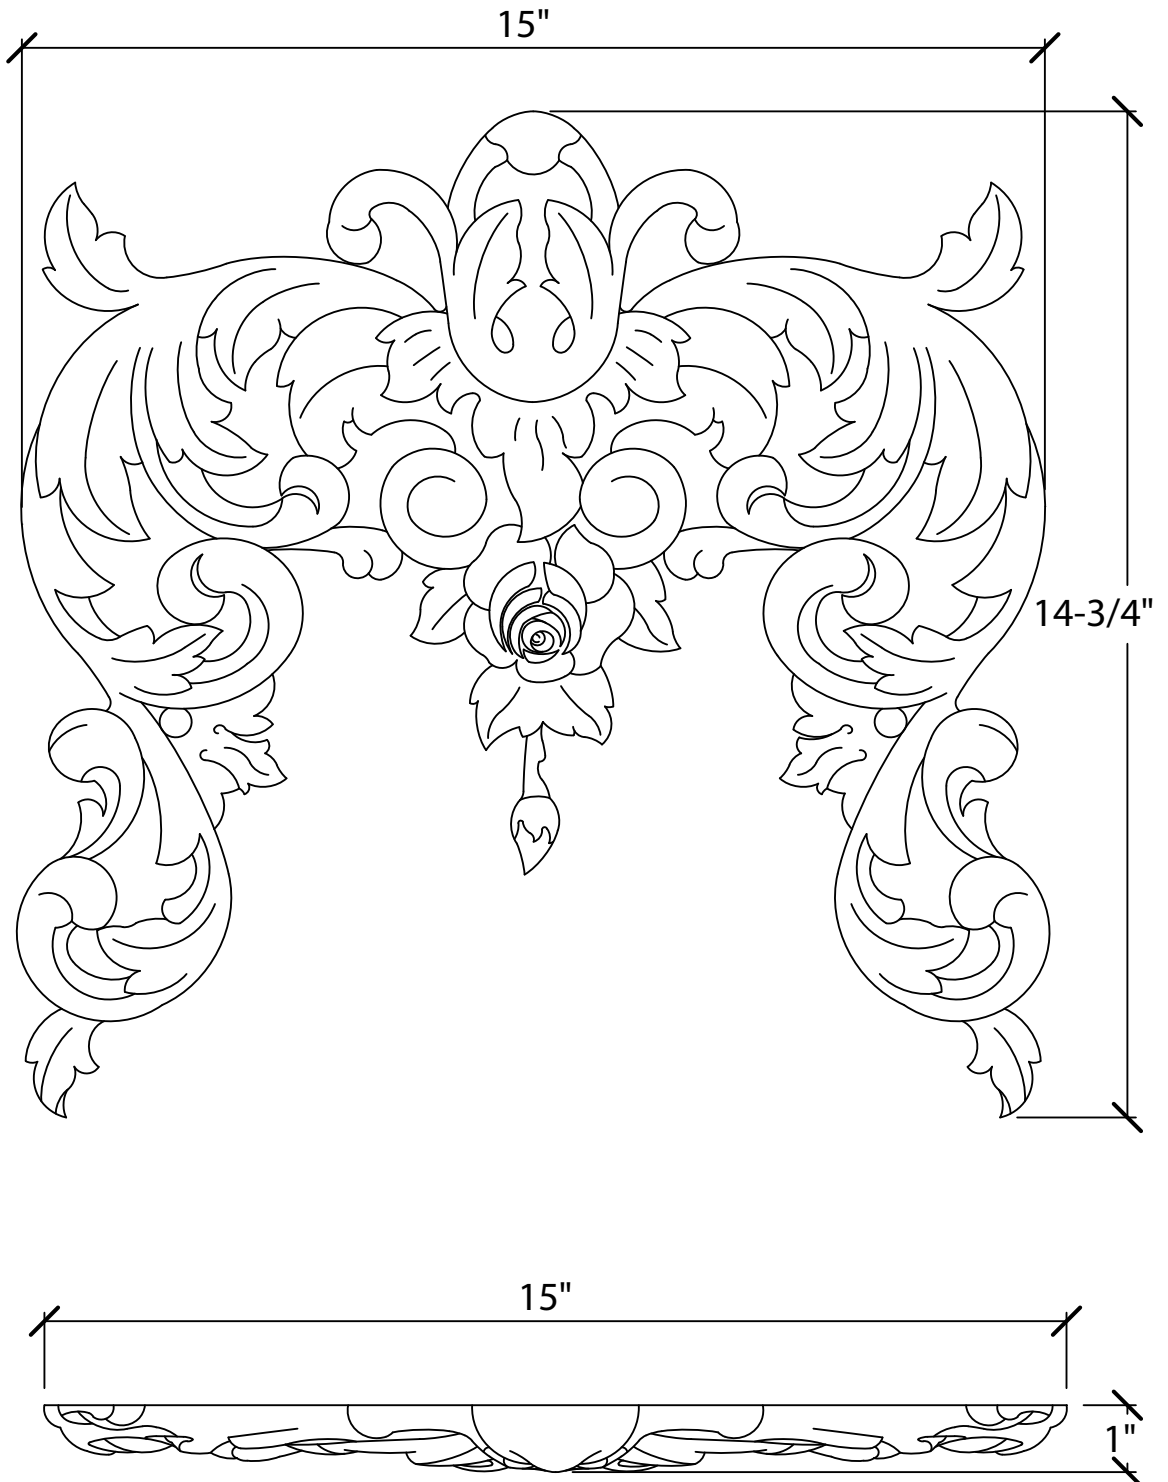

© Art For Everyday Inc.

PRODUCT CODE:

APL-DRS1