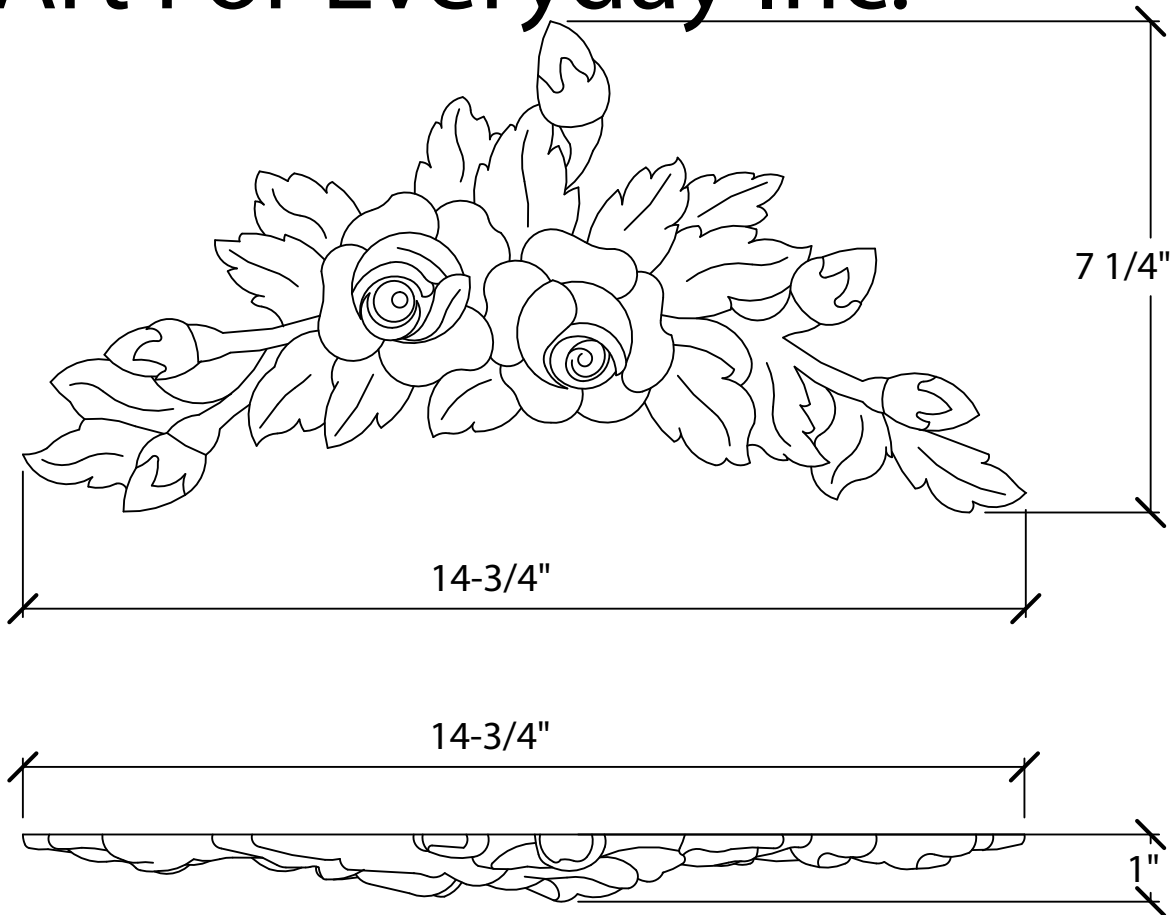

© Art For Everyday Inc.

PRODUCT CODE:

APL-DRS2