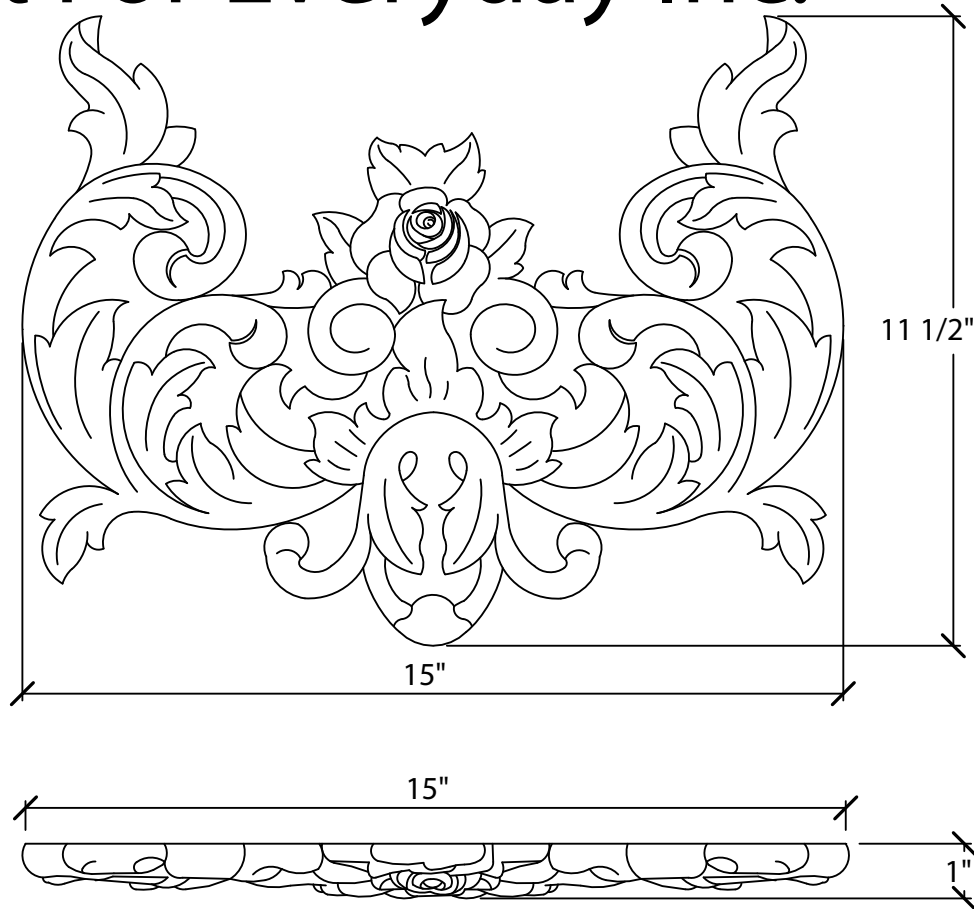

© Art For Everyday Inc.

PRODUCT CODE:

APL-DRS4