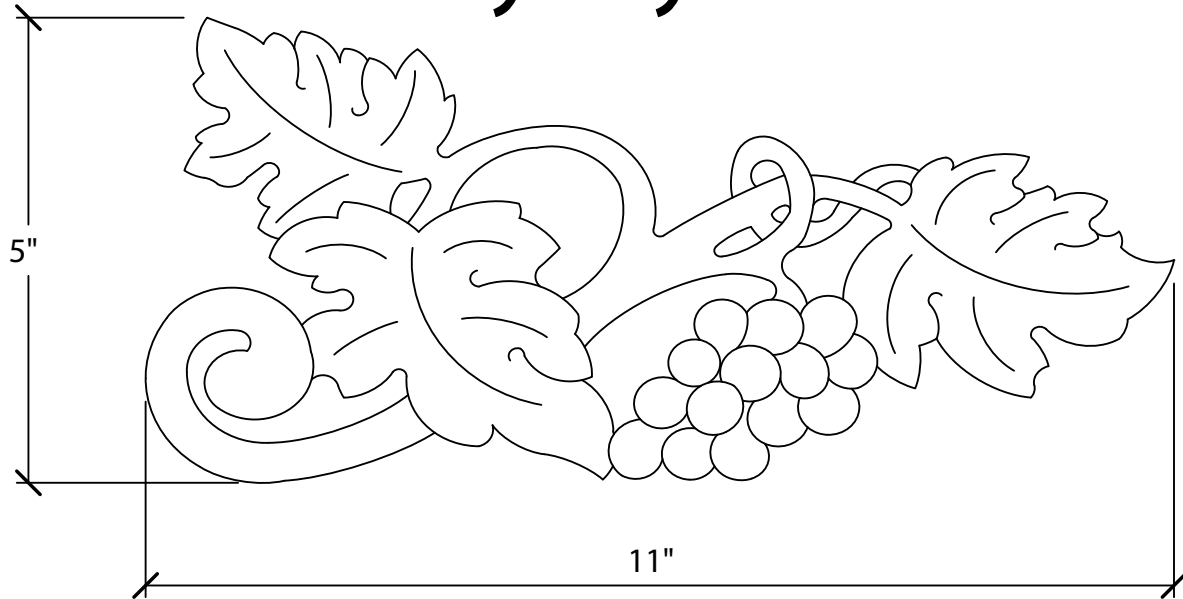

© Art For Everyday Inc.

PRODUCT CODE:

APL-G11L