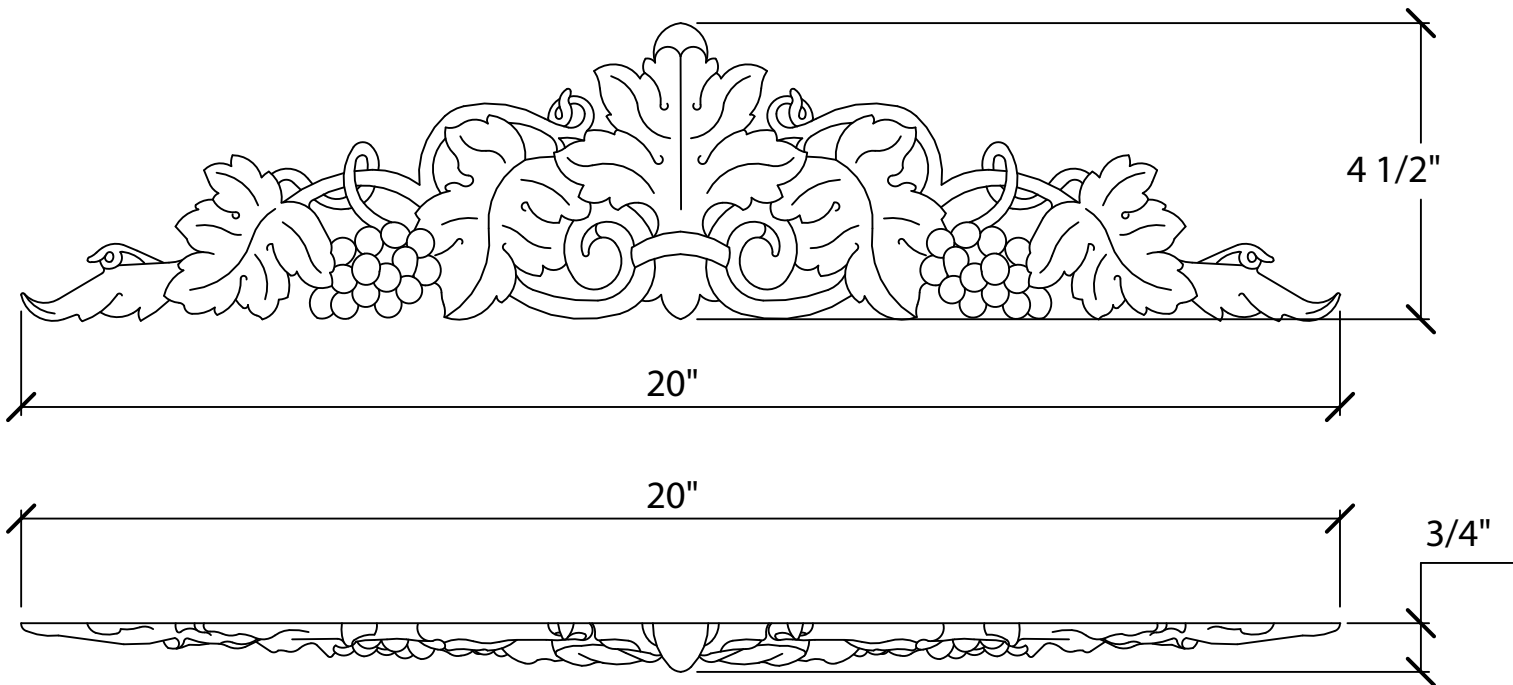

© Art For Everyday Inc.

PRODUCT CODE:

APL-G20