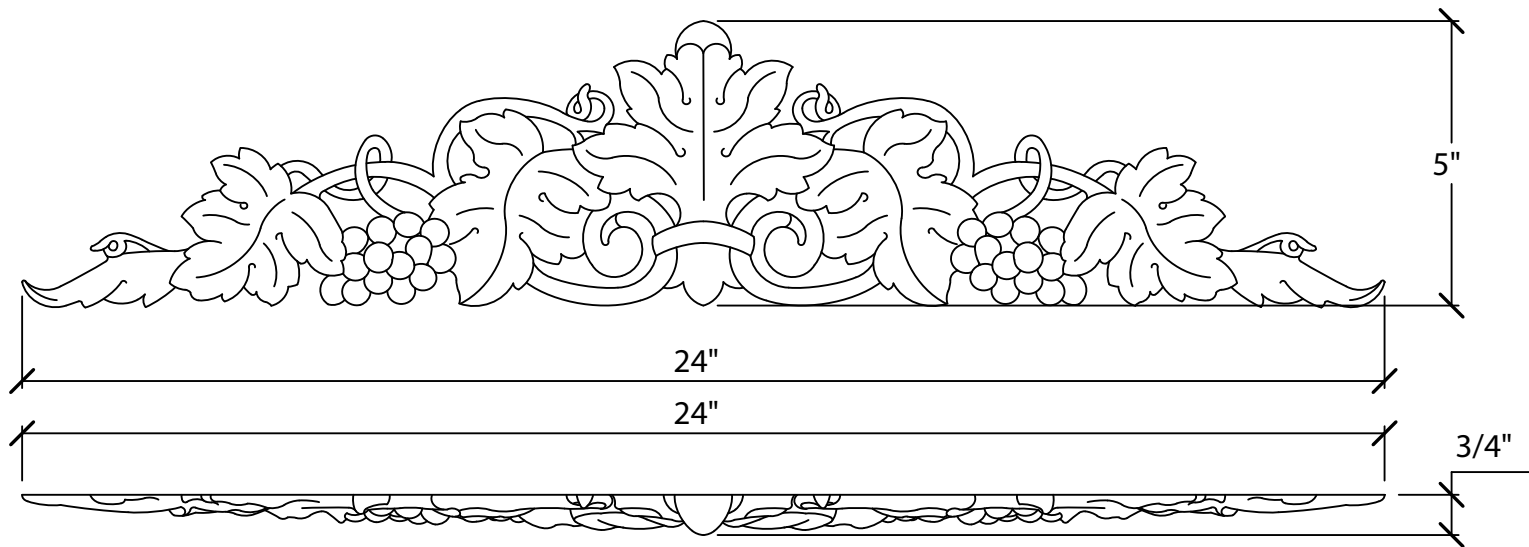

© Art For Everyday Inc.

PRODUCT CODE:

APL-G24