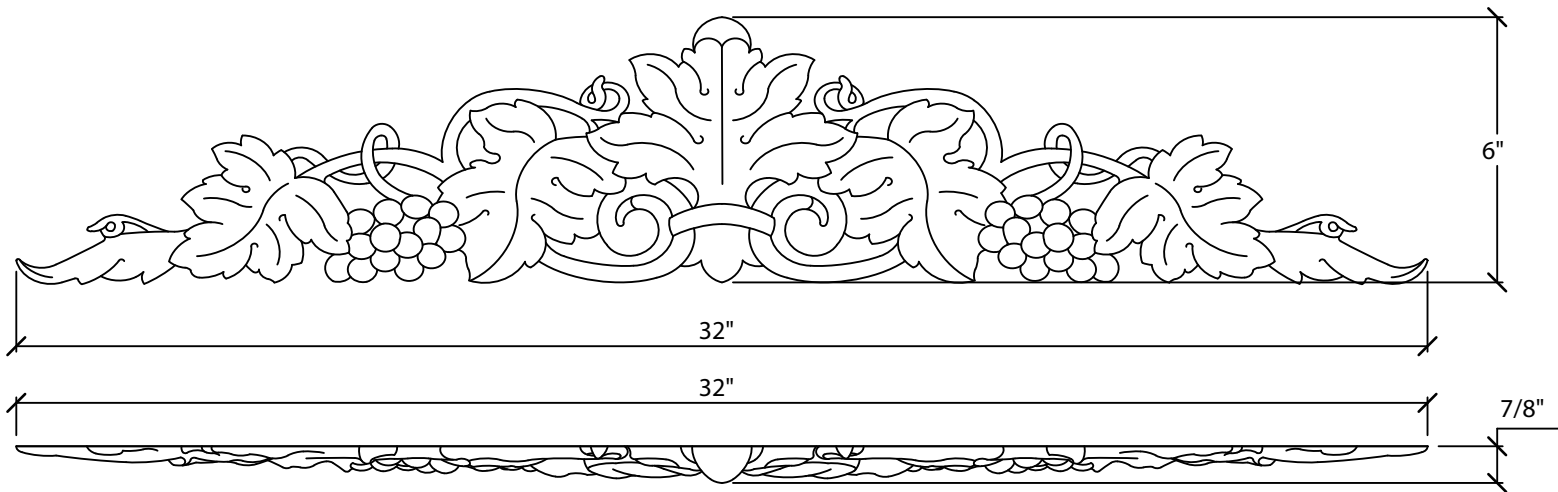

© Art For Everyday Inc.

PRODUCT CODE:

APL-G32