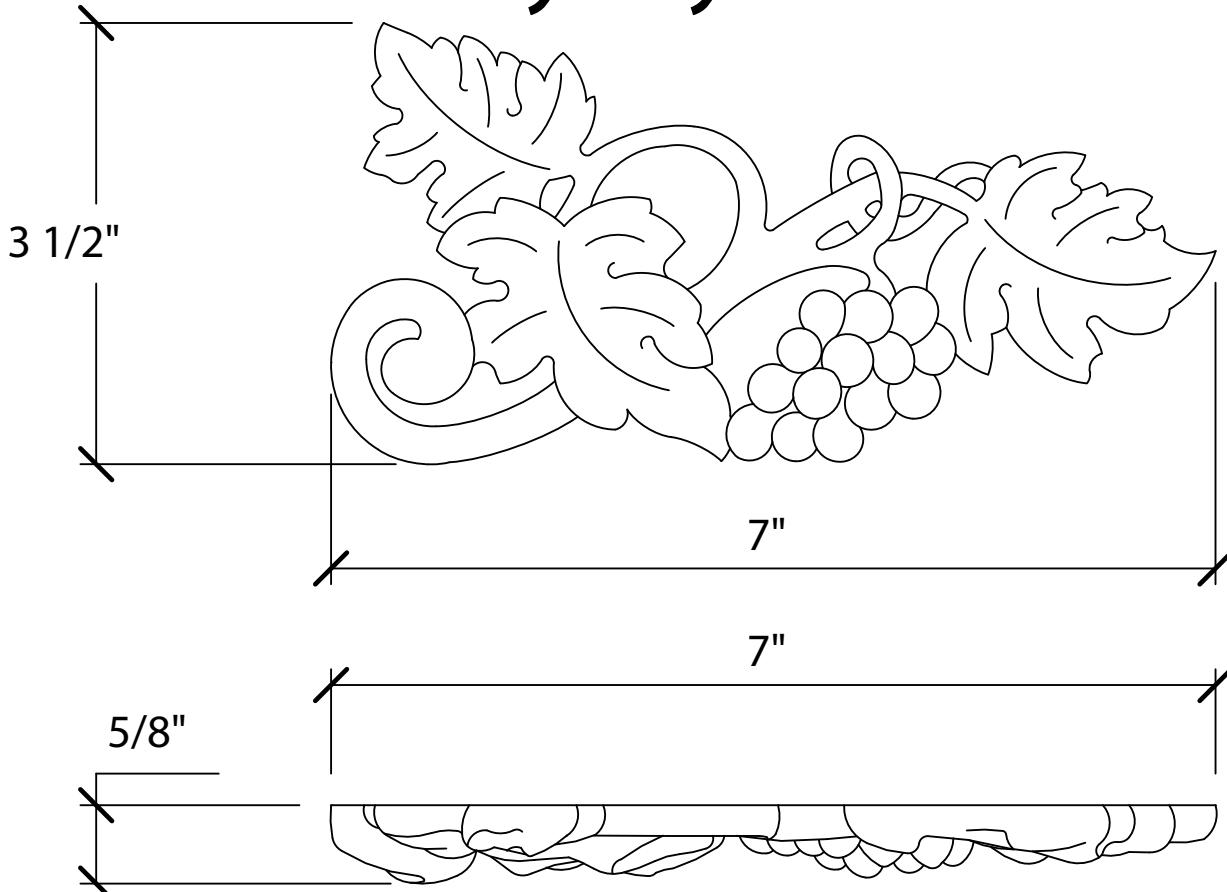

© Art For Everyday Inc.

PRODUCT CODE:

APL-G7L