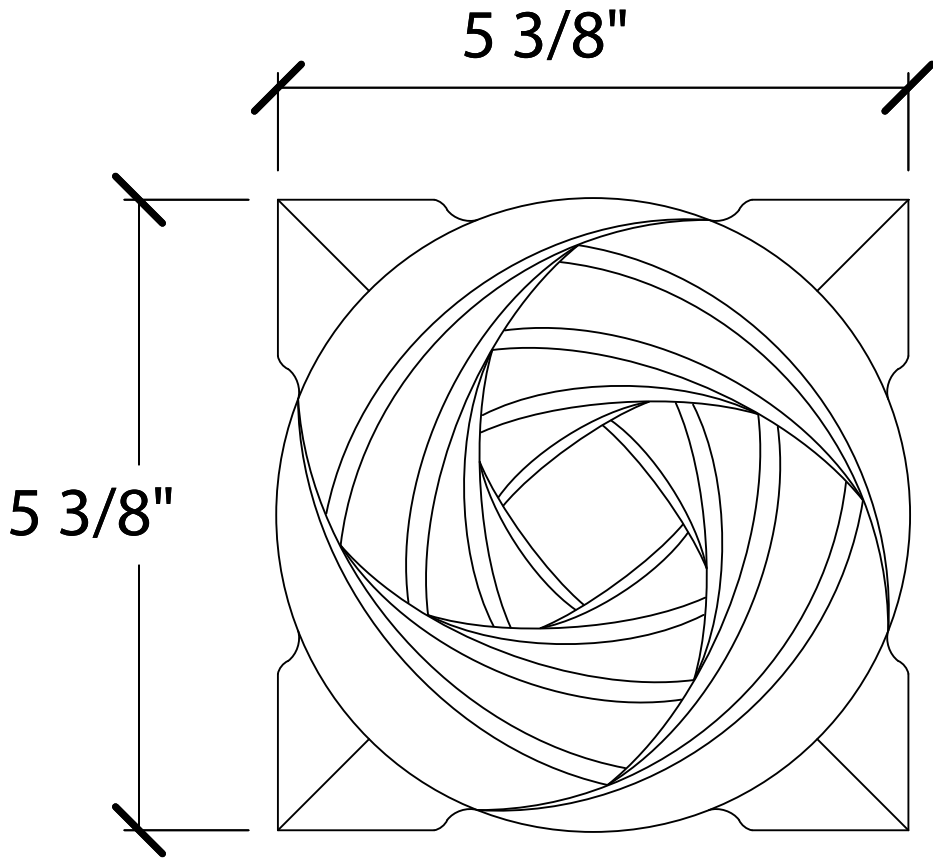

© Art For Everyday Inc.

PRODUCT CODE:

APL-LF2