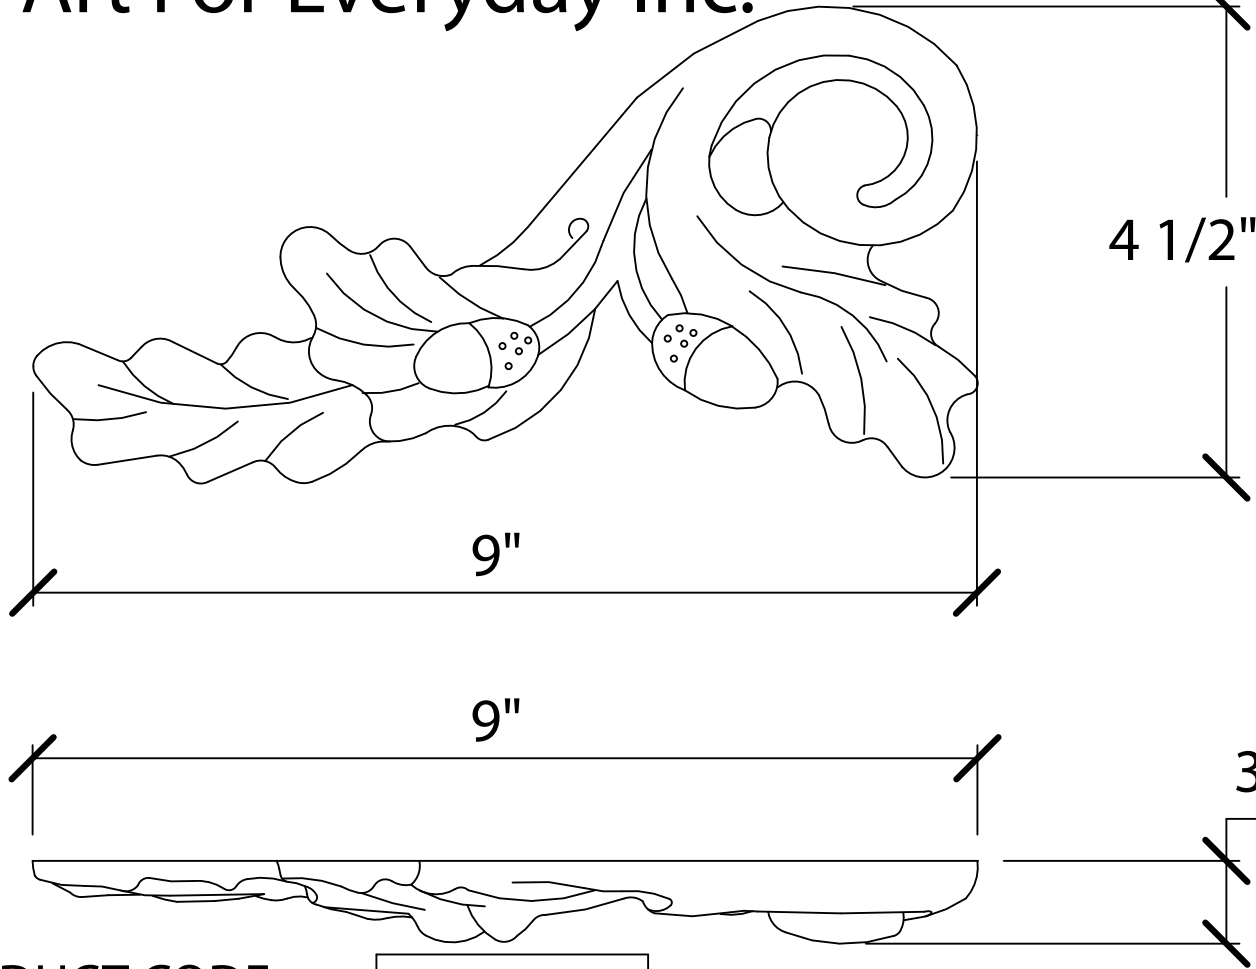

© Art For Everyday Inc.

PRODUCT CODE:

APL-09L