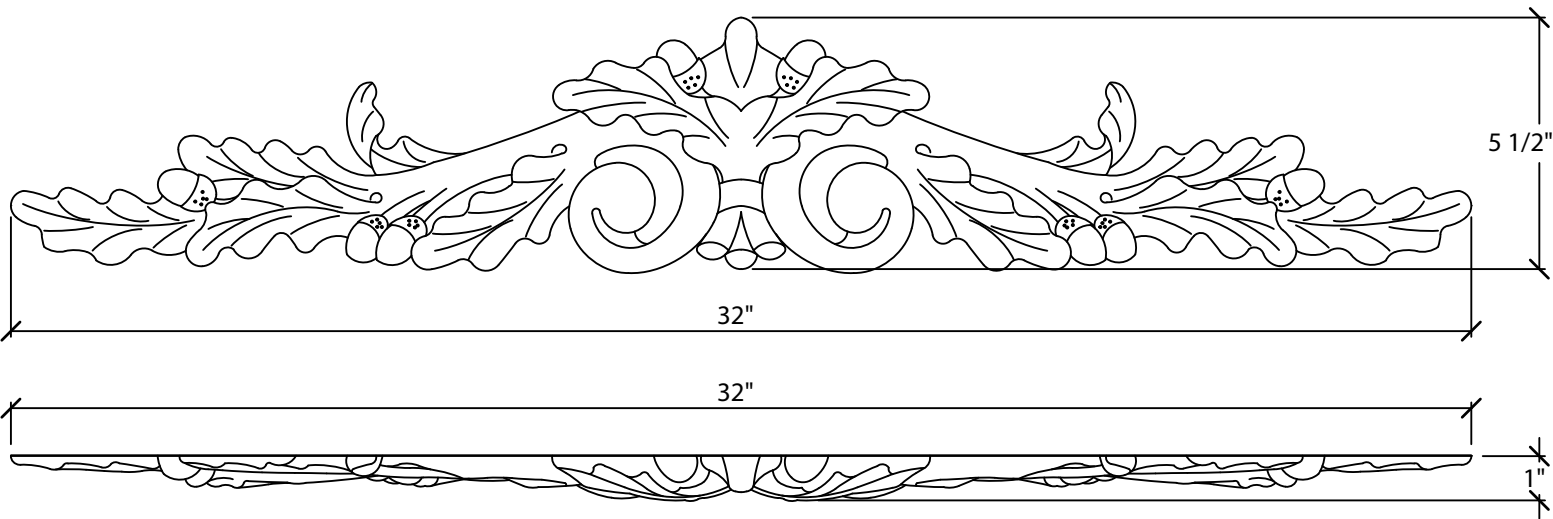

© Art For Everyday Inc.

PRODUCT CODE:

APL-OL32