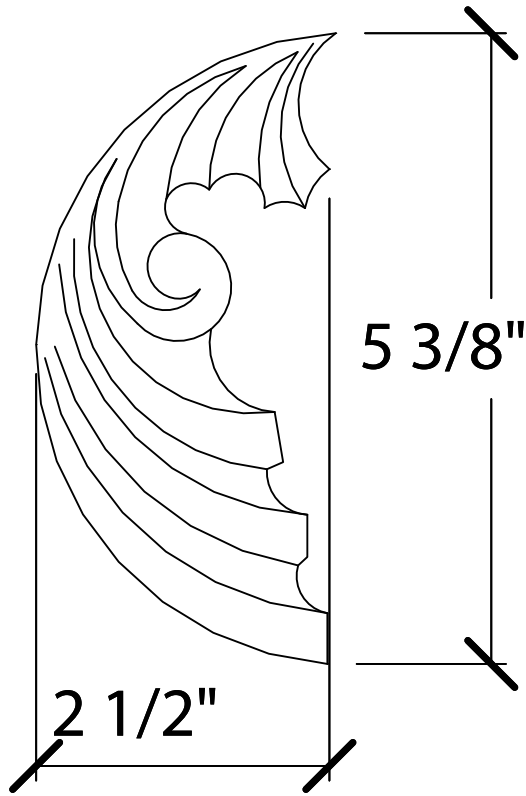

© Art For Everyday Inc.

PRODUCT CODE:

APL-RE1