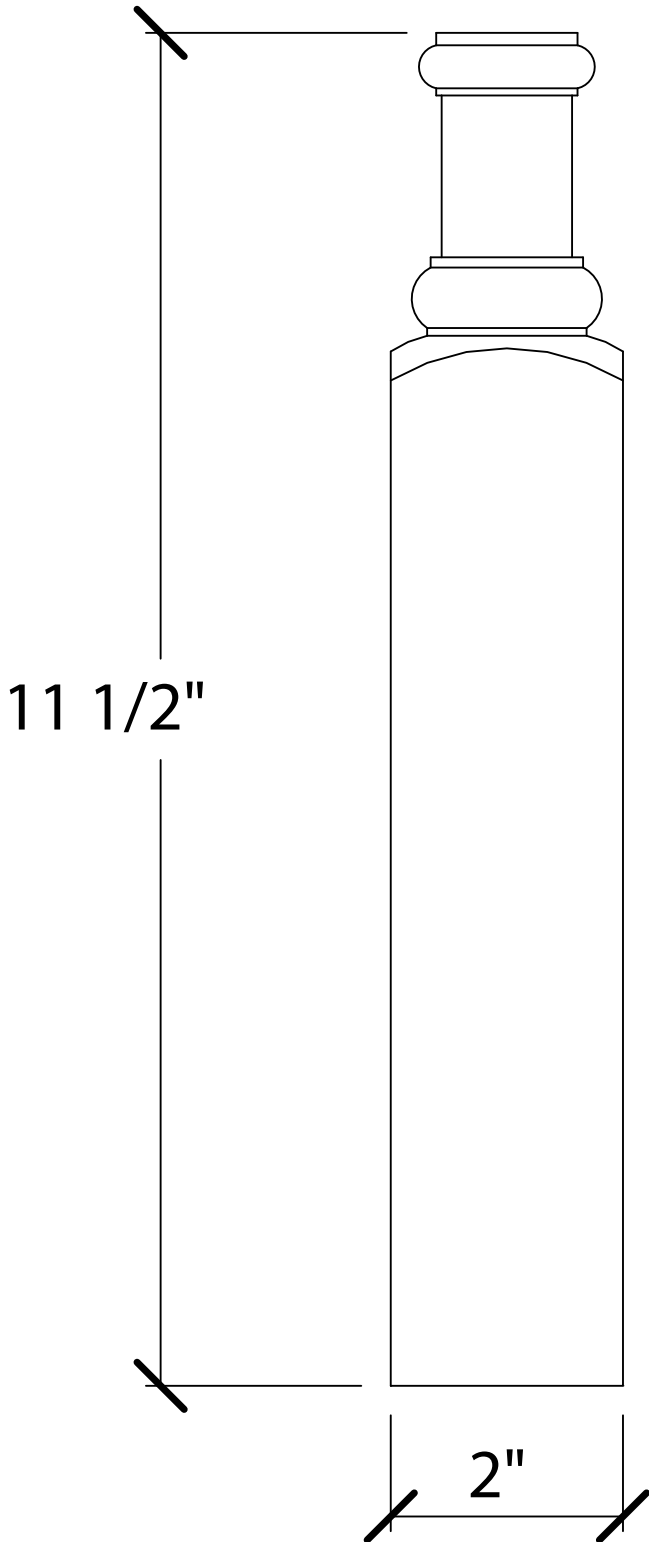

© Art For Everyday Inc.

PRODUCT CODE:

B-SPLO-12