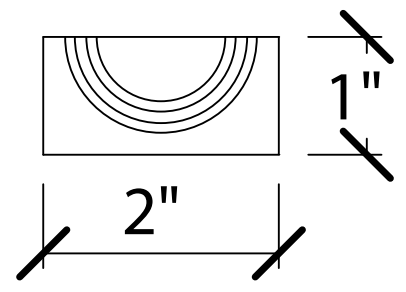

© Art For Everyday Inc.

PRODUCT CODE:

B-SPLO-12