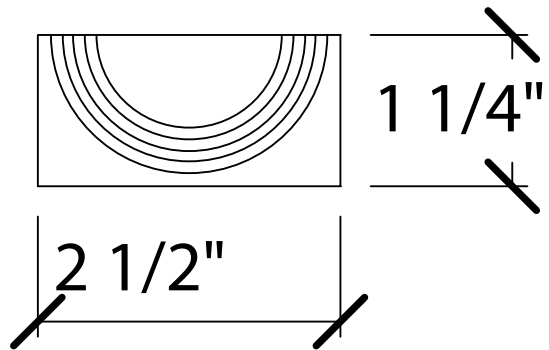

© Art For Everyday Inc.

PRODUCT CODE:

B-SPL1-8