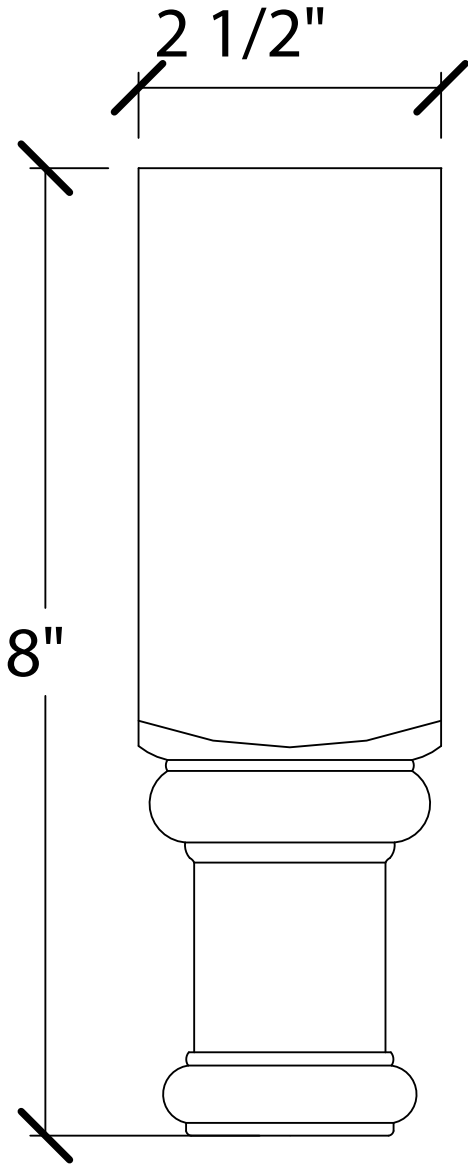

© Art For Everyday Inc.

PRODUCT CODE:

B-SPL1-8