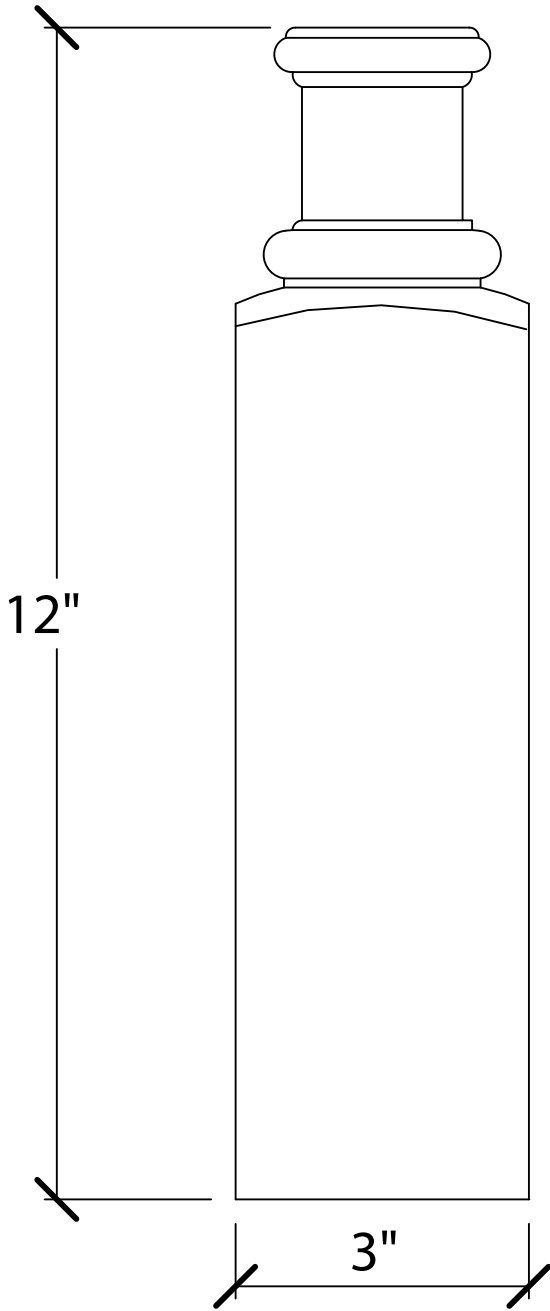

© Art For Everyday Inc.

PRODUCT CODE:

B-SPL2-12