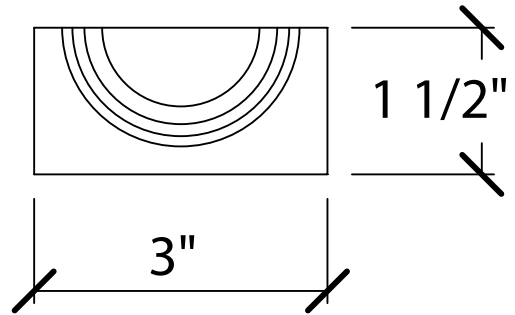

© Art For Everyday Inc.

PRODUCT CODE:

B-SPL2-12