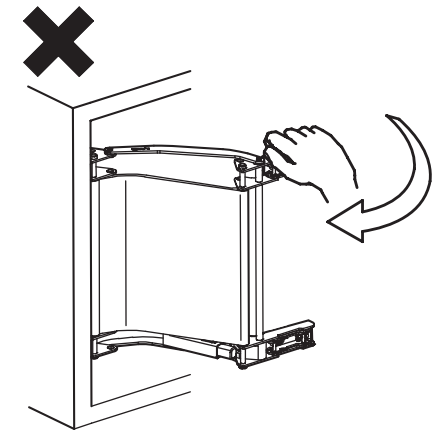

WARNING

Do not use excessive force when operation the system.