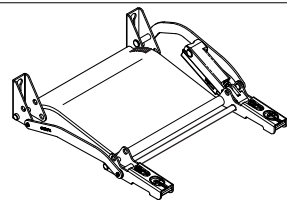

Product Specification

Door width	270 ~ 350mm
Door height	260 ~ 650mm
Door thickness	15 ~ 20mm
Door weight	Max 5kg(per door)

Parts List

① FAD-5 Body..... 1 pc.

② Mounting Plate... 2 pcs.

Overall (unit: mm) Picture shows the left hand door use. (Right hand door use is symmetrically reverse.) Prepare the door and sideboard as the following dimensions.