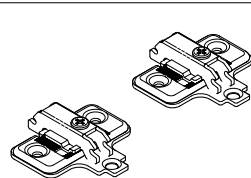

Product Specification

Door width	270 ~ 350mm
Door height	260 ~ 650mm
Door thickness	15 ~ 20mm
Door weight	Max 5kg(per door)

Parts List

① FAD-5 Body..... 1 pc.

② Mounting Plate... 2 pcs.

Overall (unit: mm) Picture shows the left hand door use. (Right hand door use is symmetrically reverse.) Prepare the door and sideboard as the following dimensions.