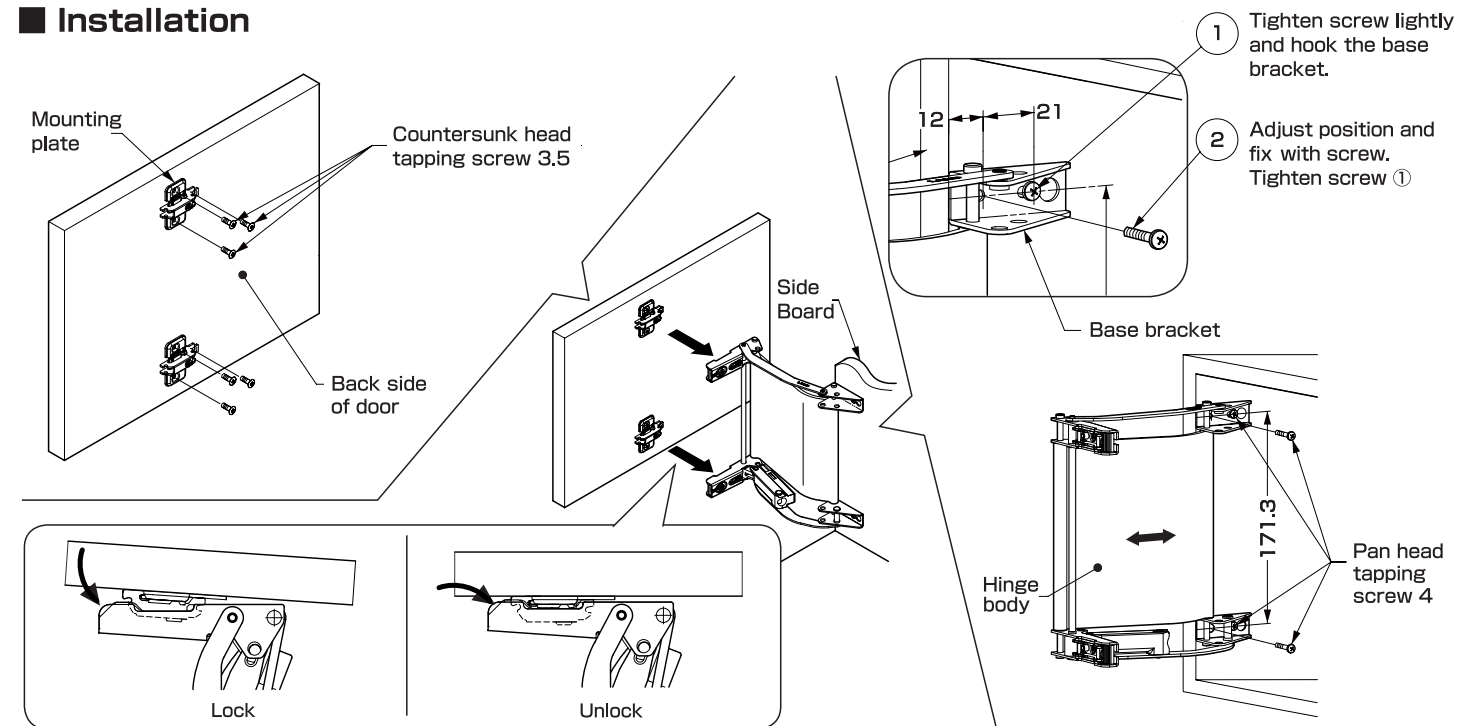

Installation