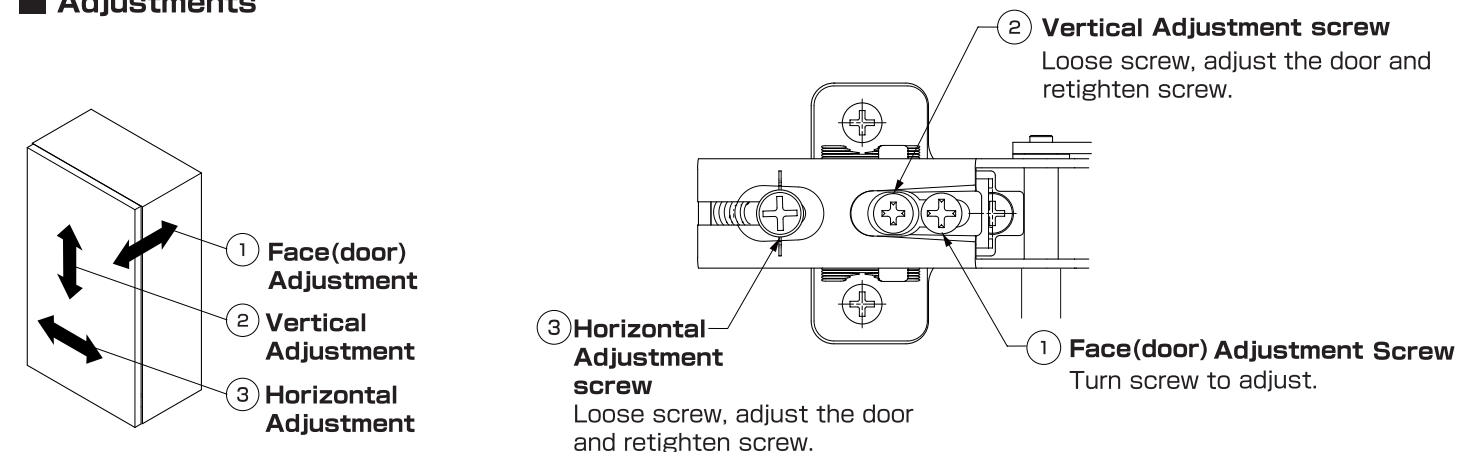

Adjustments

- Ensure that all the screws are securely tightened.
- Remove all the protection tape after assembly is finished.

SUGATSUNE KOGYO CO.,LTD.
Phone: +81 (0)3 3866 2260
Fax: +81 (0)3 3866 4447
E-mail: export@sugatsune.co.jp
Website: www.sugatsune-intl.com

SUGATSUNE KOGYO (UK) LTD.
Phone: +44 (0)1491 680737
Fax: +44 (0)1491 680762
E-mail: sales@sugatsune.co.uk
Website: www.sugatsune.co.uk

SUGATSUNE AMERICA, INC.
Phone: +1 310 329 6373
Fax: +1 310 329 0819
E-mail: sales@sugatsune.com
Website: www.sugatsune.com

SUGATSUNE SHANGHAI CO., LTD.
Phone: +86 (0)21 3632 1858
Fax: +86 (0)21 3632 1868
E-mail: lamp@sugatsune.com.cn
Website: www.sugatsune.com.cn

ISO9001(Japan offices only)and ISO14001(Chiba production division and Logistic center only)certified.

LAMP
SUGATSUNE