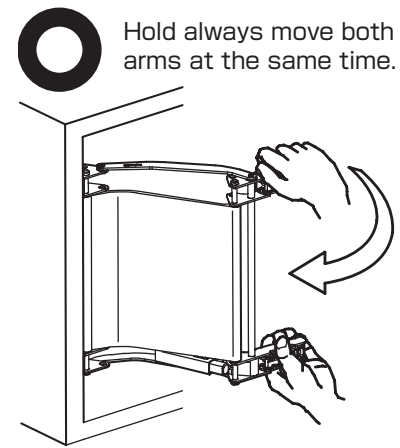

WARNING

Do not use excessive force when operation the system.