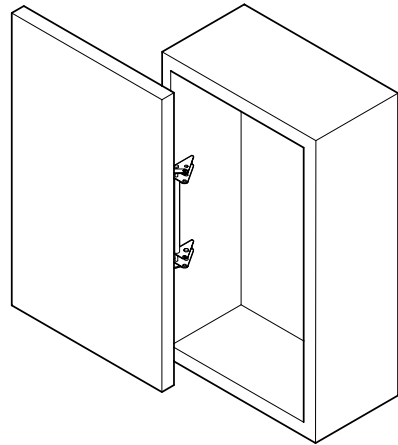

Product Specification

Door width	270 ~ 350mm
Door height	260 ~ 650mm
Door thickness	15 ~ 20mm
Door weight	Max 5kg(per door)

Parts List

① FAD-5 Body..... 1 pc.

② Mounting Plate... 2 pcs.

Overall (unit: mm) Picture shows the left hand door use. (Right hand door use is symmetrically reverse.) Prepare the door and sideboard as the following dimensions.