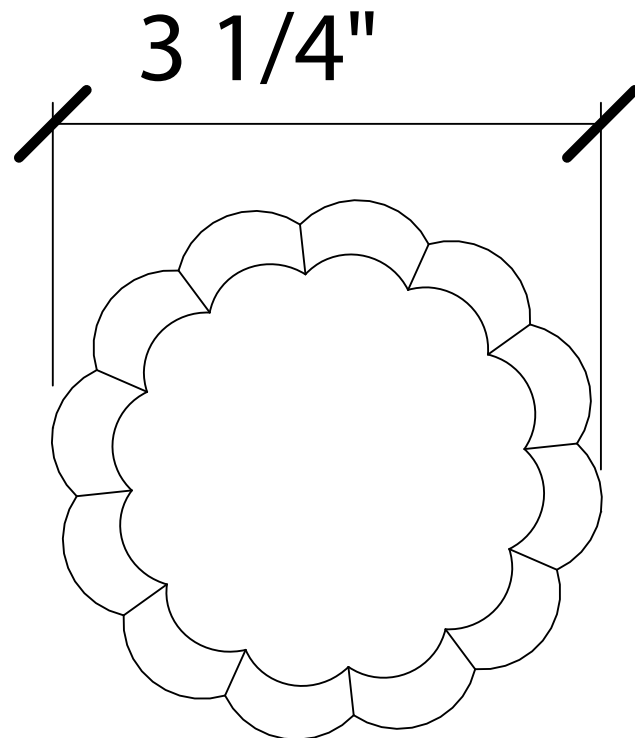

© Art For Everyday Inc.

PRODUCT CODE:

BUN-R1