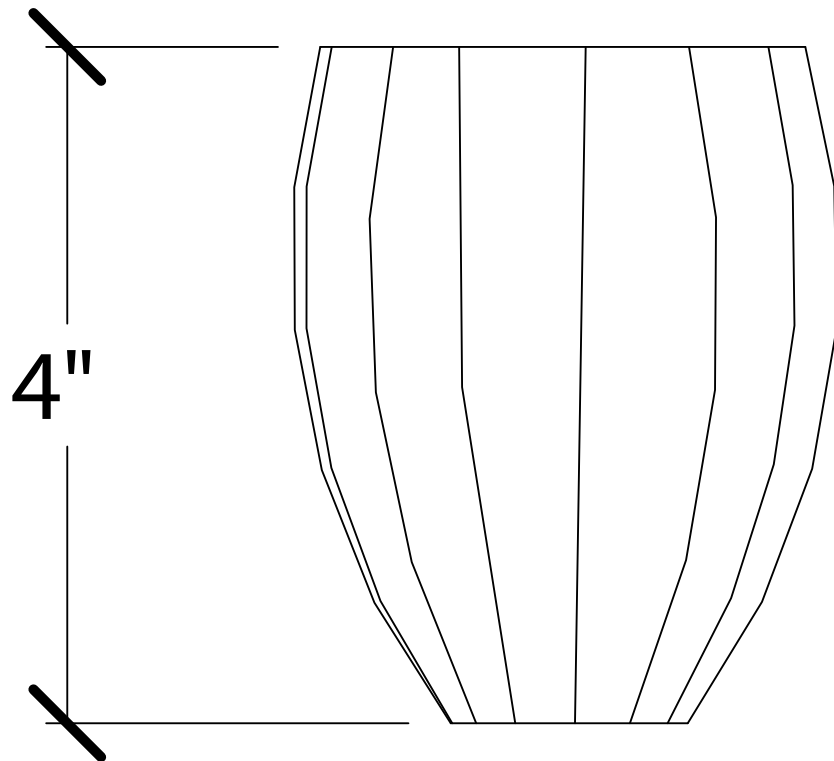

© Art For Everyday Inc.

PRODUCT CODE:

BUN-R1