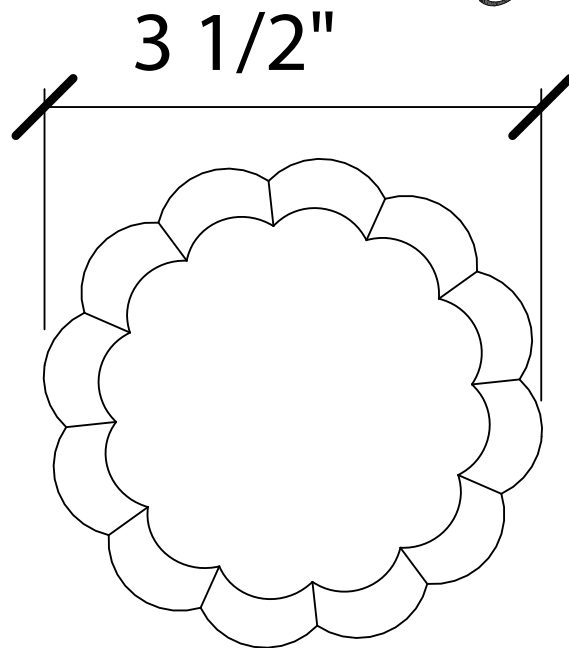

© Art For Everyday Inc.

PRODUCT CODE:

BUN-R2