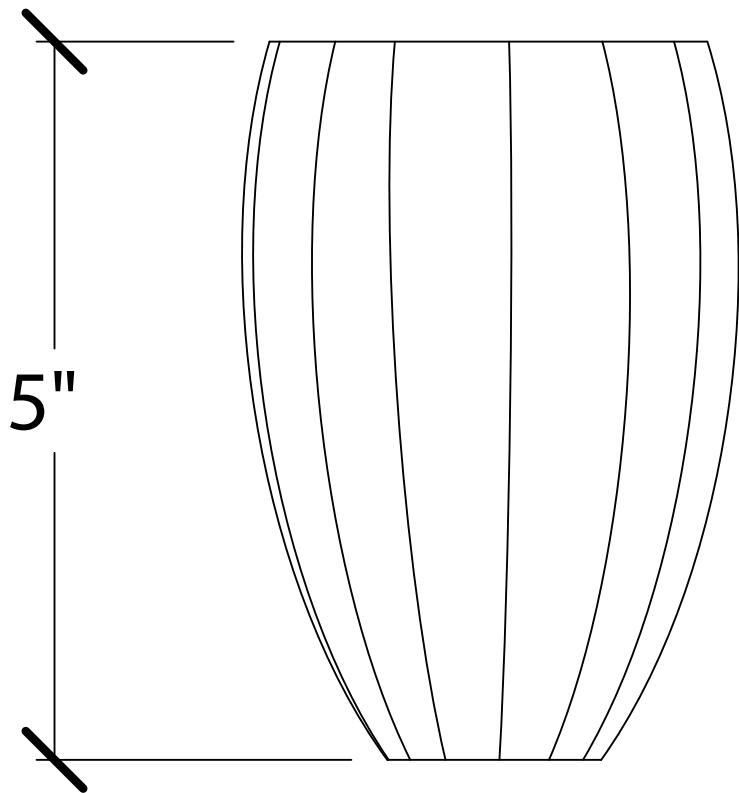

© Art For Everyday Inc.

PRODUCT CODE:

BUN-R2