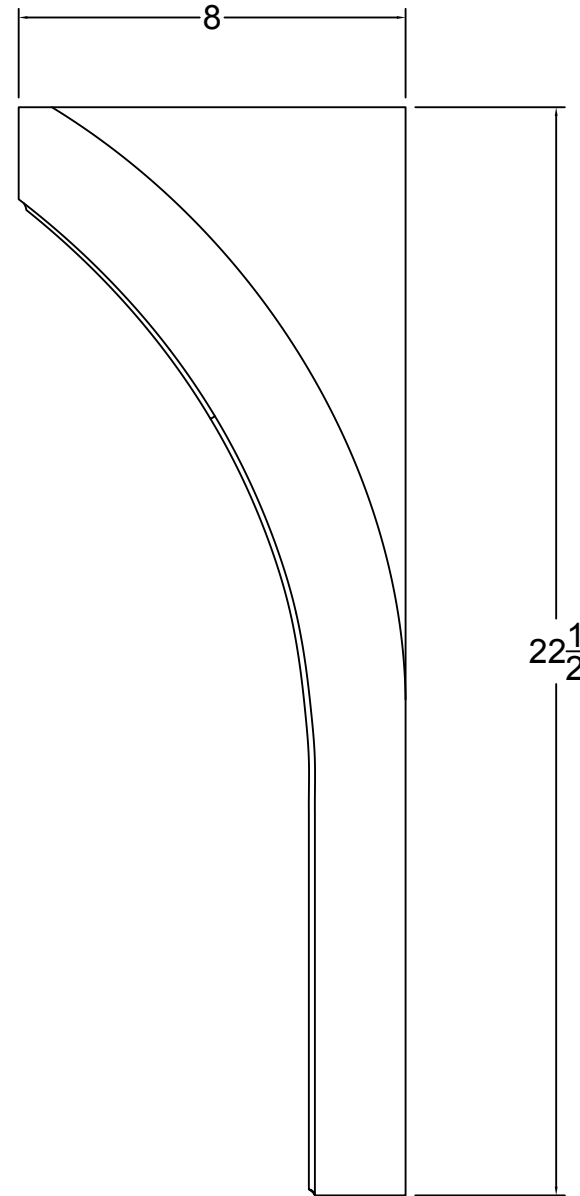

© Art For Everyday Inc.

PRODUCT CODE:

CBL - BAT1