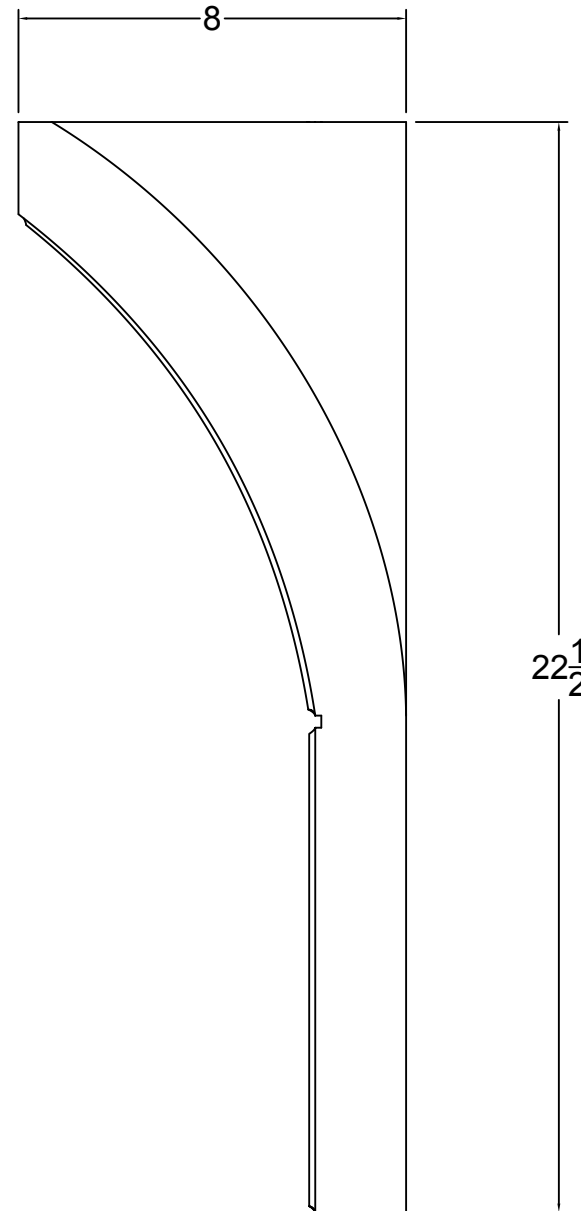

© Art For Everyday Inc.

PRODUCT CODE:

CBL - BAT2