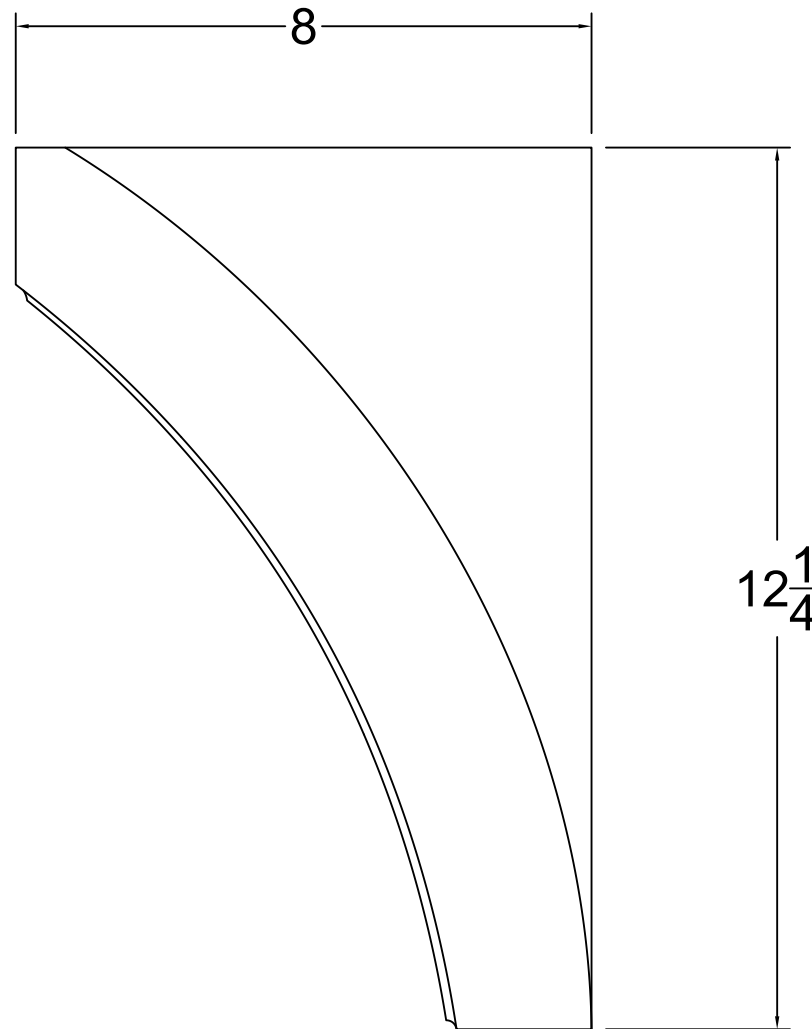

© Art For Everyday Inc.

PRODUCT CODE:

CBL - BAT3