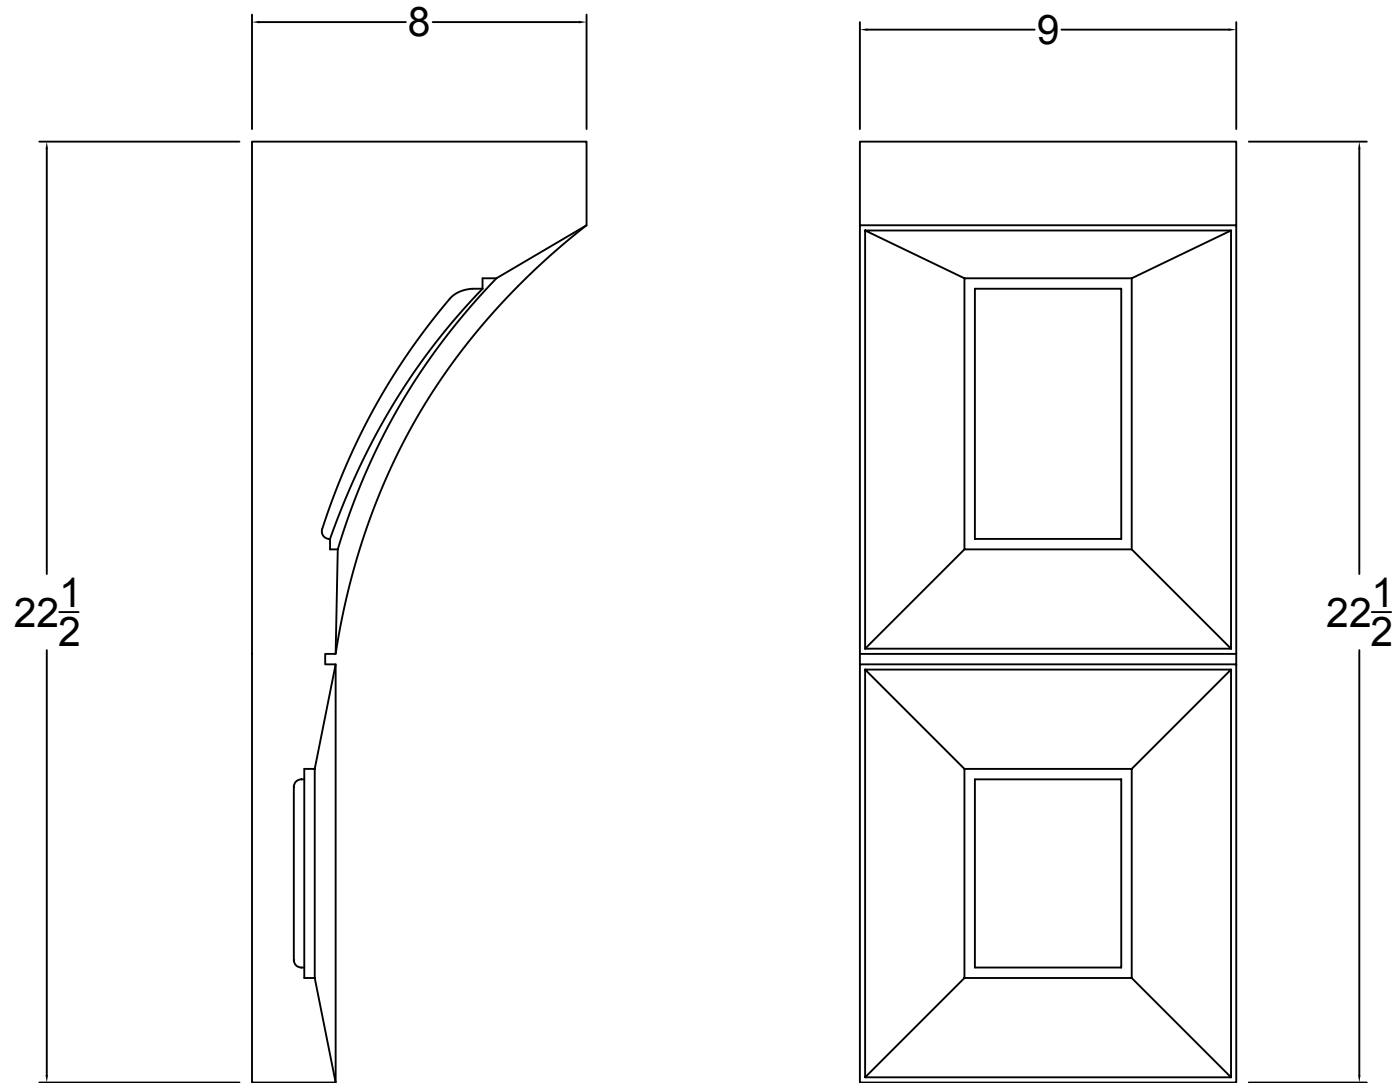

© Art For Everyday Inc.

PRODUCT CODE: CBL - BAW2