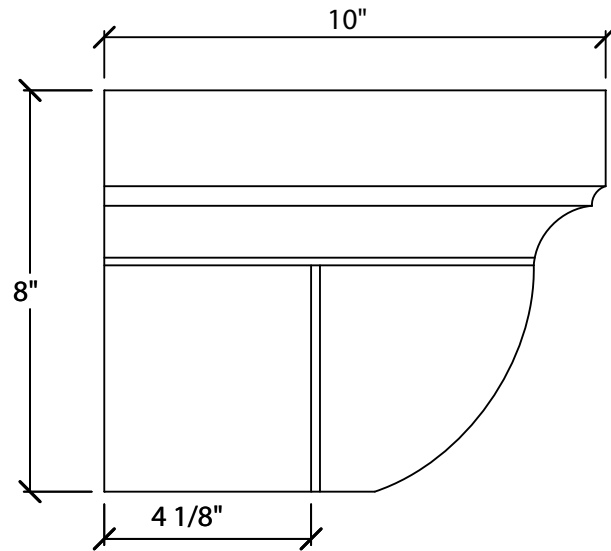

© Art For Everyday Inc.

PRODUCT CODE:

CBL-CR2