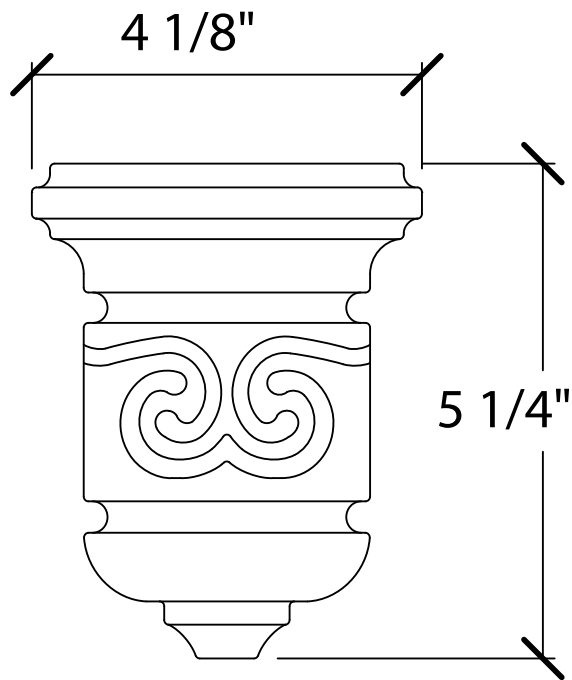

© Art For Everyday Inc.

PRODUCT CODE:

CBL-EW1