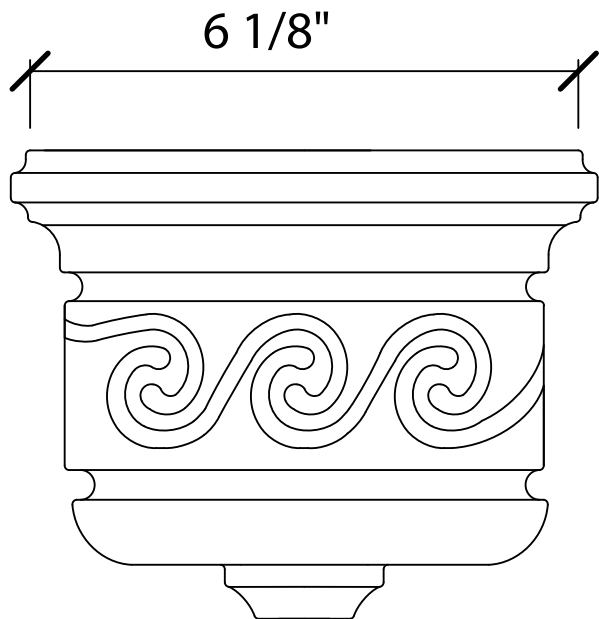

© Art For Everyday Inc.

PRODUCT CODE:

CBL-EW2