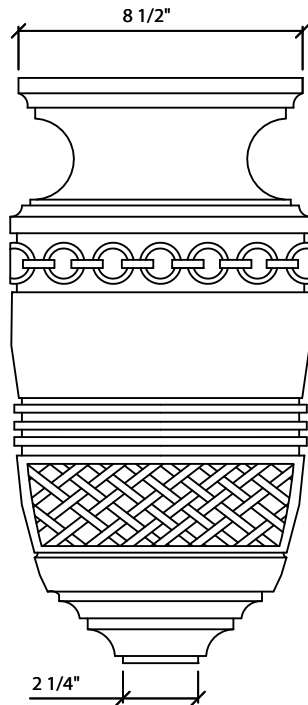

© Art For Everyday Inc.

PRODUCT CODE:

CBL-EWV