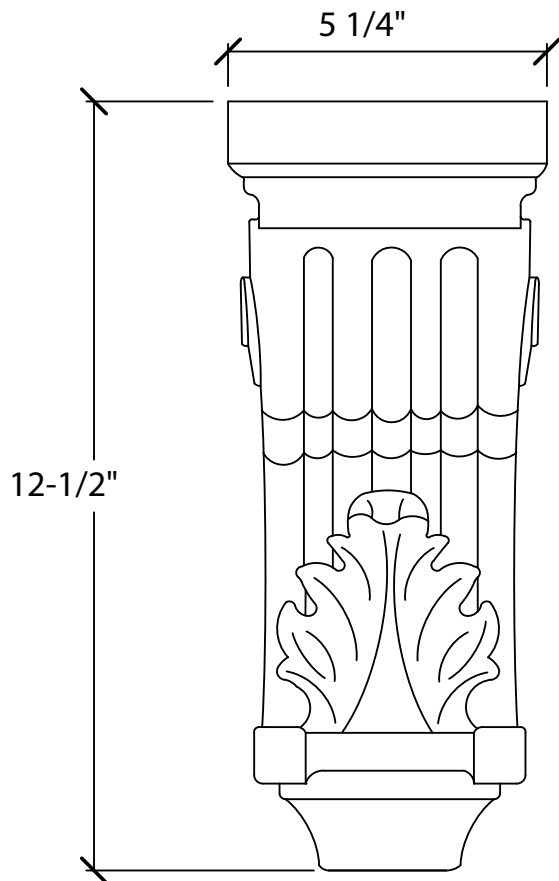

© Art For Everyday Inc.

PRODUCT CODE:

CBL-FRA2