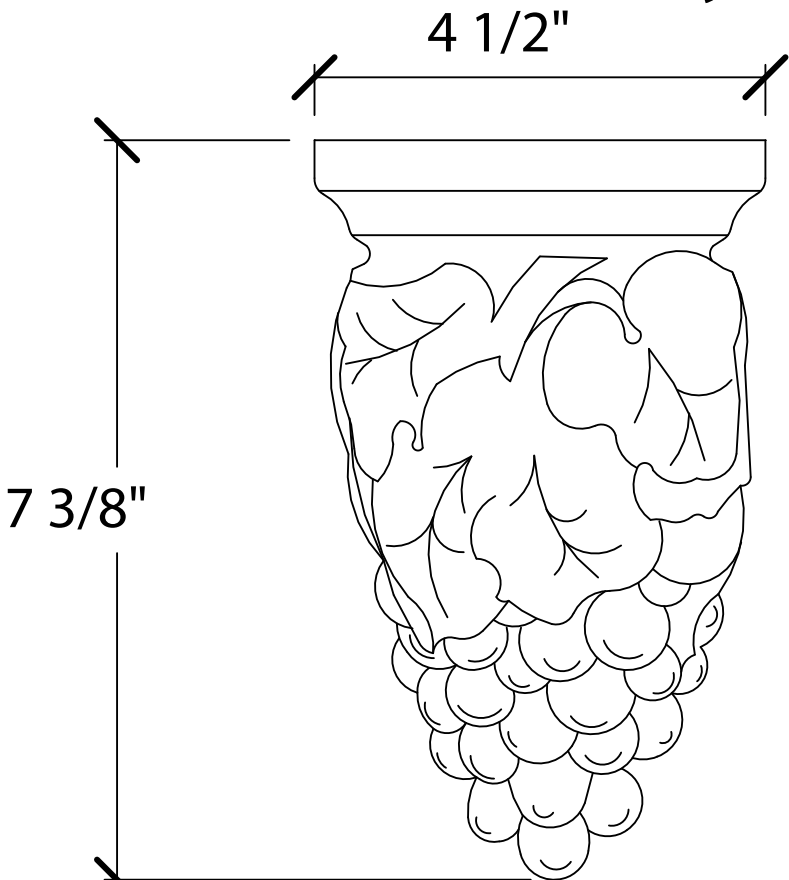

© Art For Everyday Inc.

PRODUCT CODE:

CBL-GB1