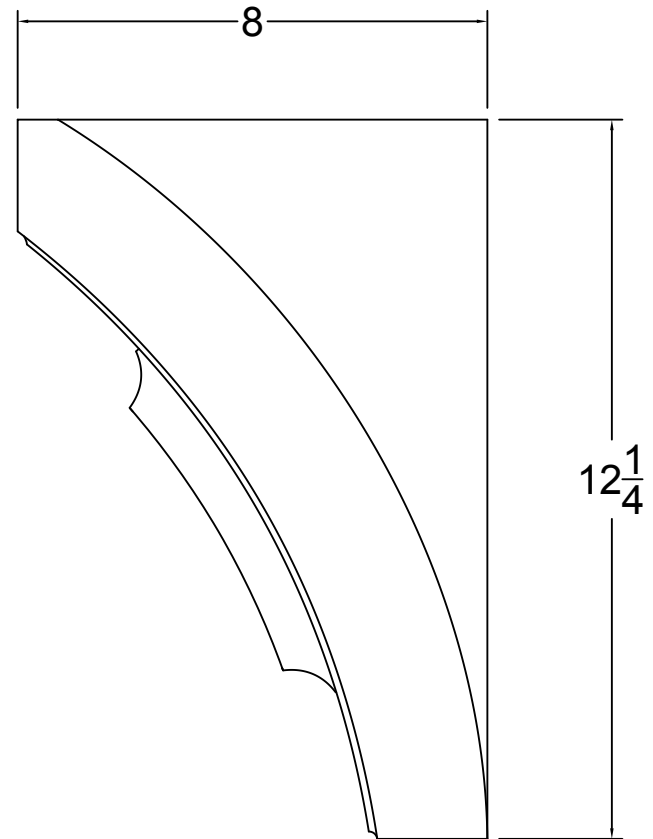

© Art For Everyday Inc.

PRODUCT CODE:

CBL - MA3