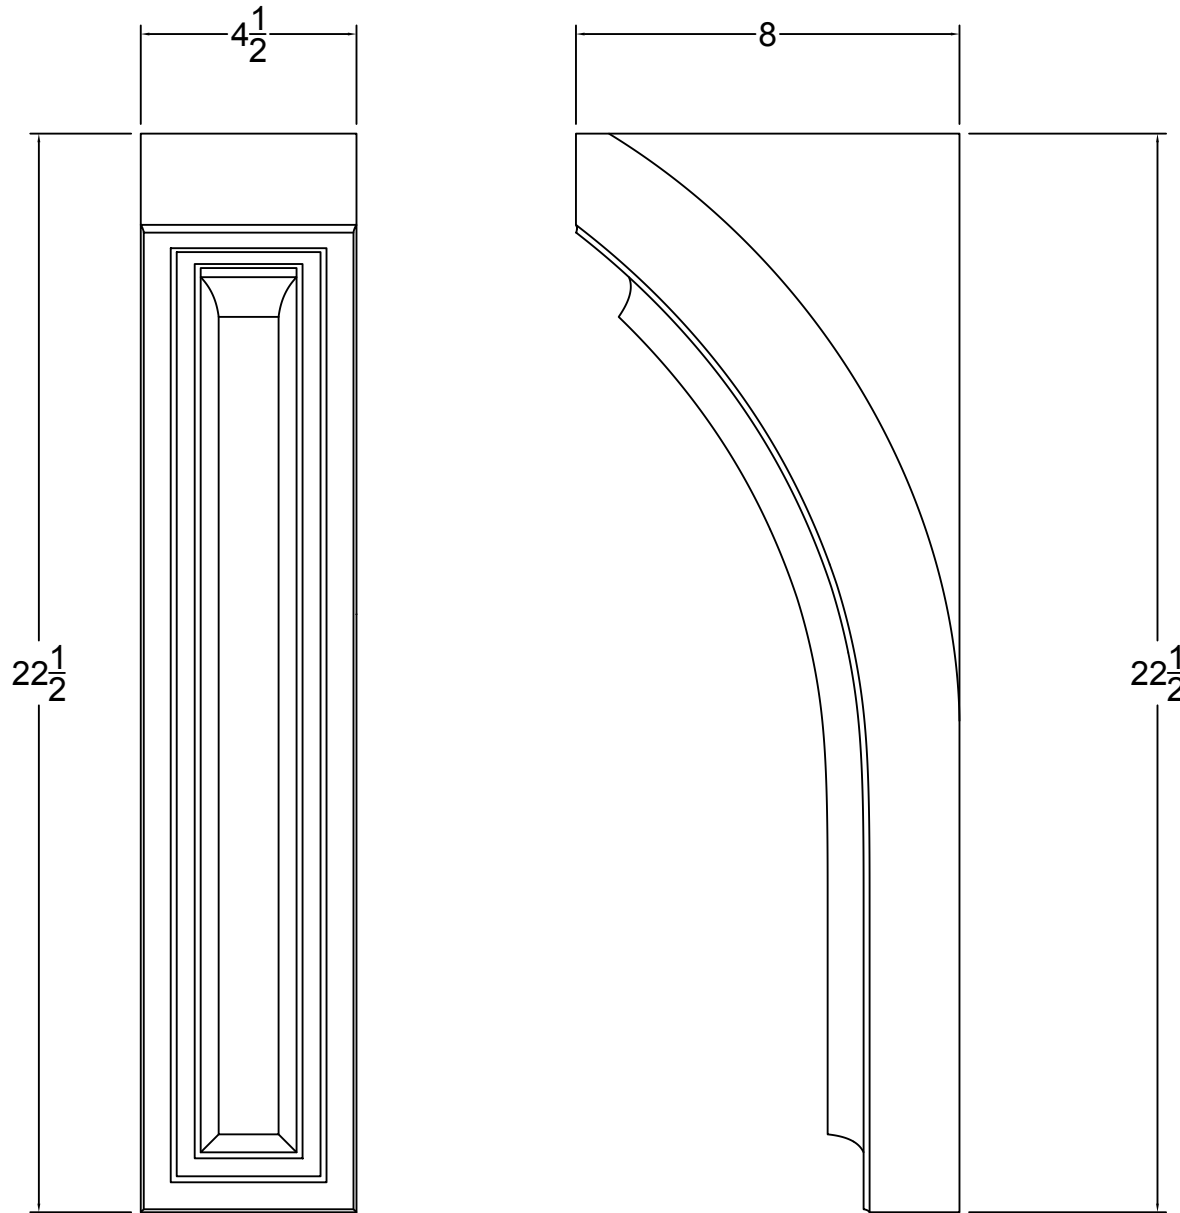

© Art For Everyday Inc.

PRODUCT CODE: CBL - MAT1