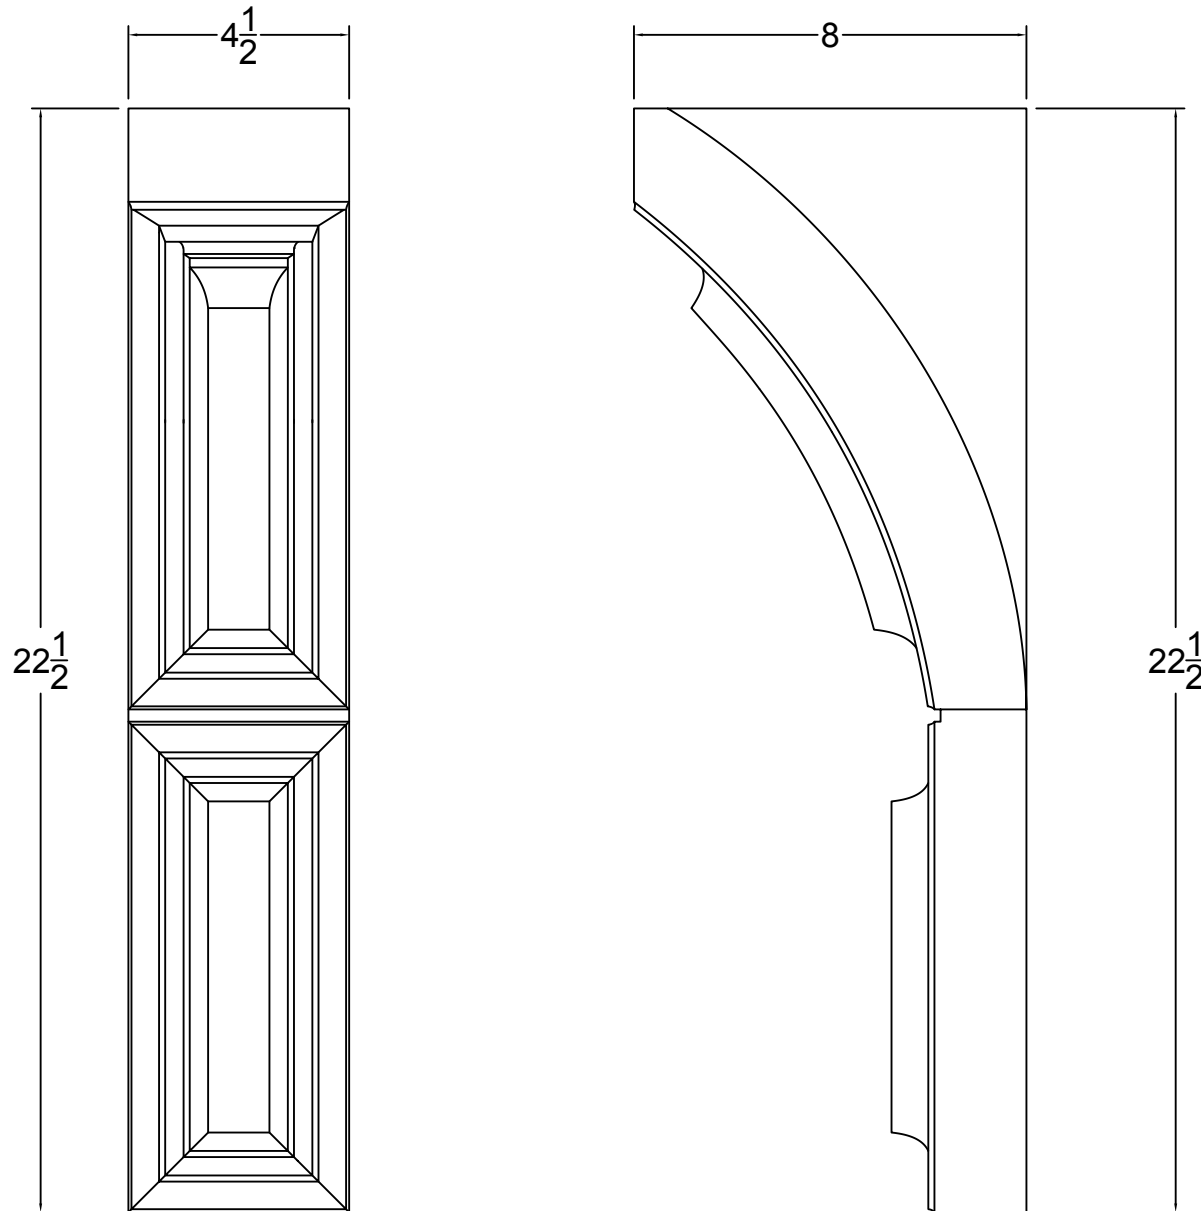

© Art For Everyday Inc.

PRODUCT CODE:

CBL - MAT2