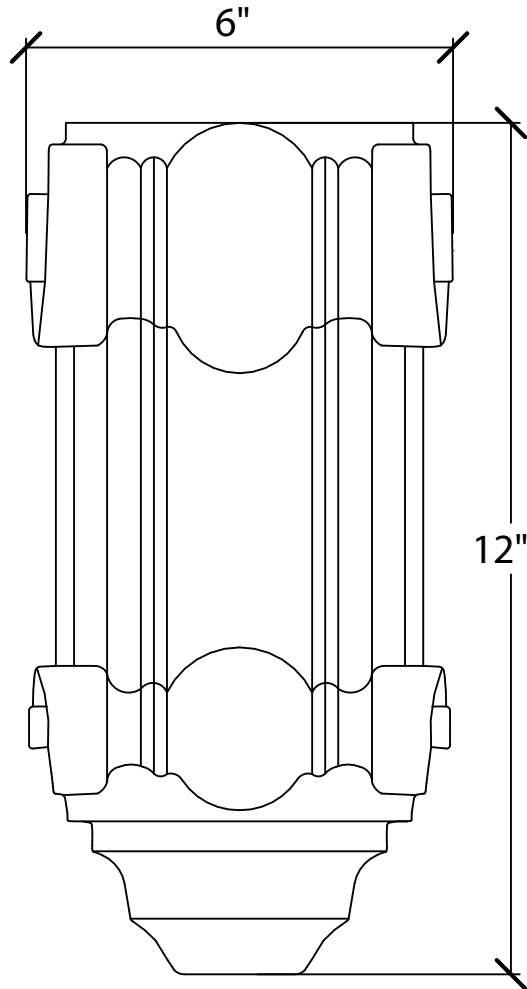

Art For Everyday Inc.

PRODUCT CODE:

CBL-ML4