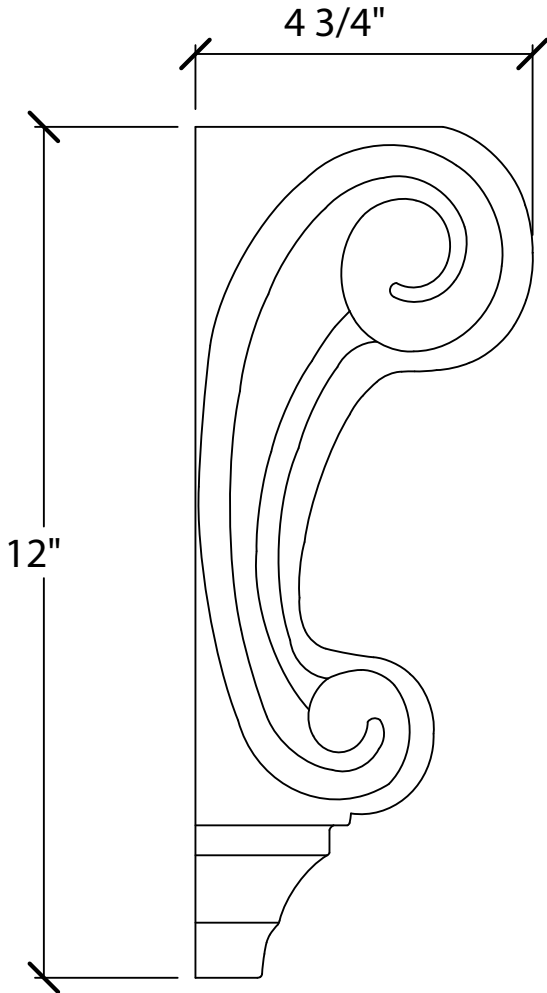

Art For Everyday Inc.

PRODUCT CODE:

CBL-ML4