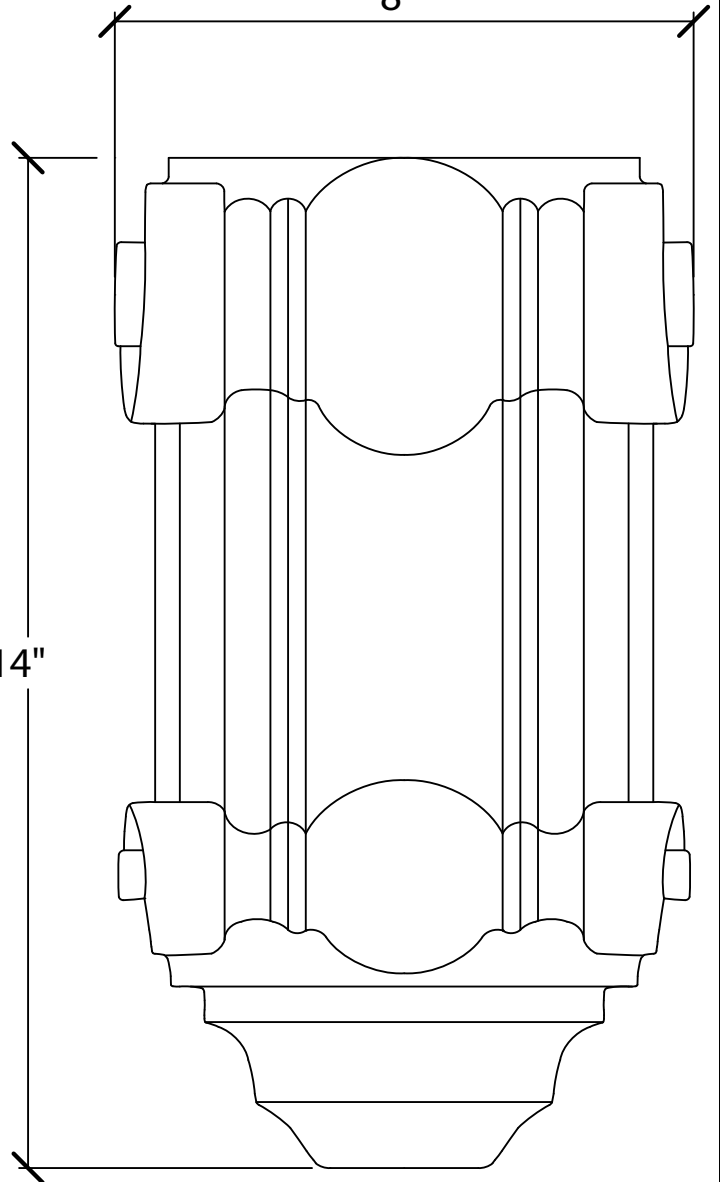

Art For Everyday Inc.

5 5/8"

8"

14"

14"

PRODUCT CODE:

CBL-ML5