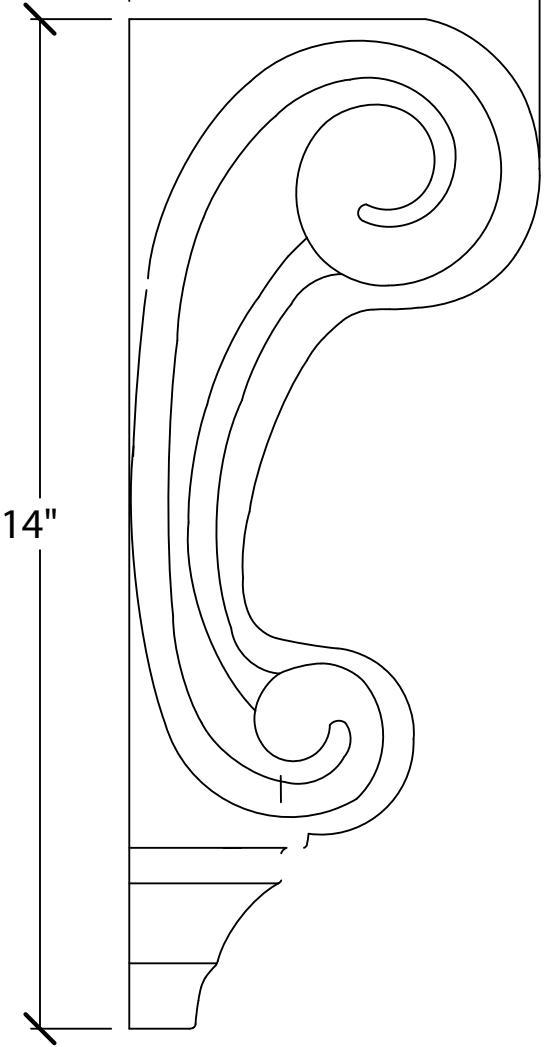

Art For Everyday Inc.

5 5/8"

8"

14"

14"

PRODUCT CODE:

CBL-ML5