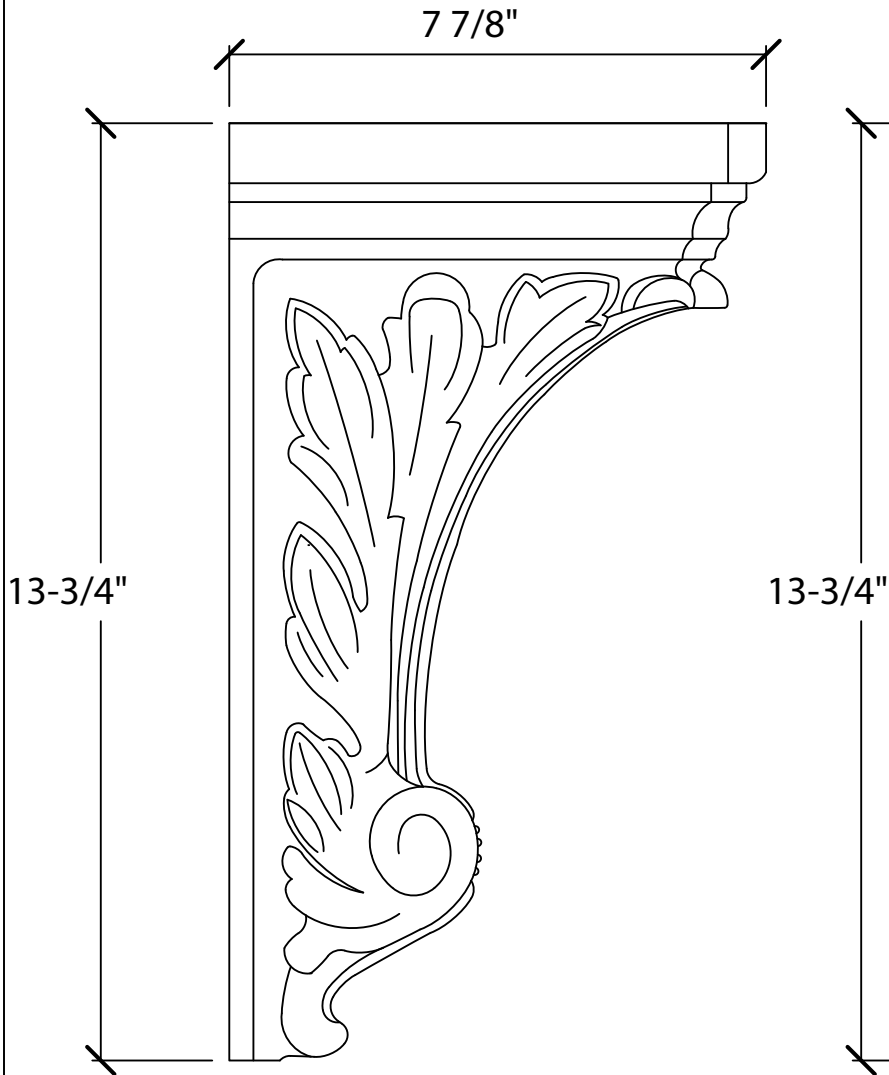

Art For Everyday Inc.

PRODUCT CODE:

CBL-NA2