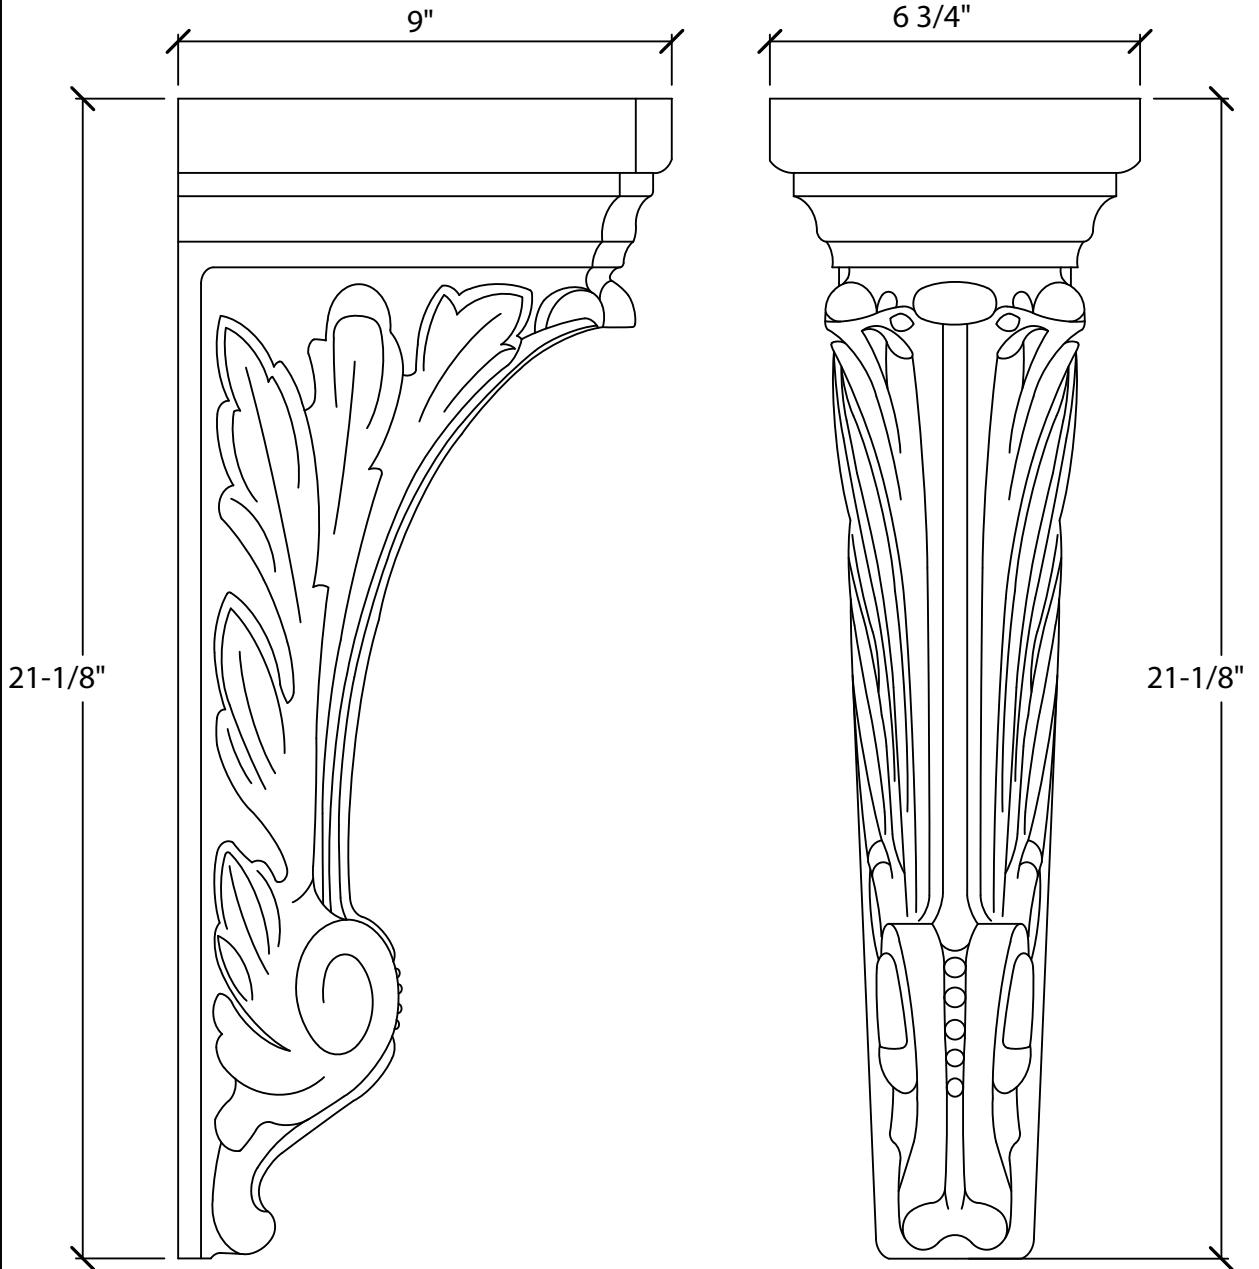

Art For Everyday Inc.

PRODUCT CODE:

CBL-NA3