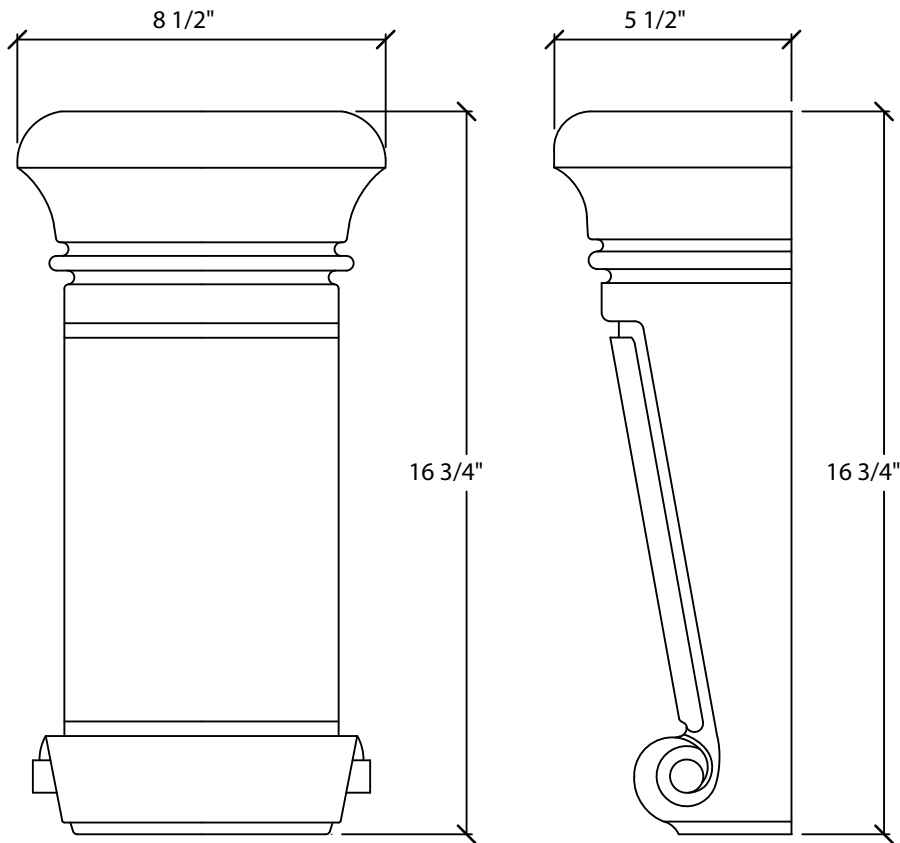

© Art For Everyday Inc.

PRODUCT CODE:

CBL-NCC2