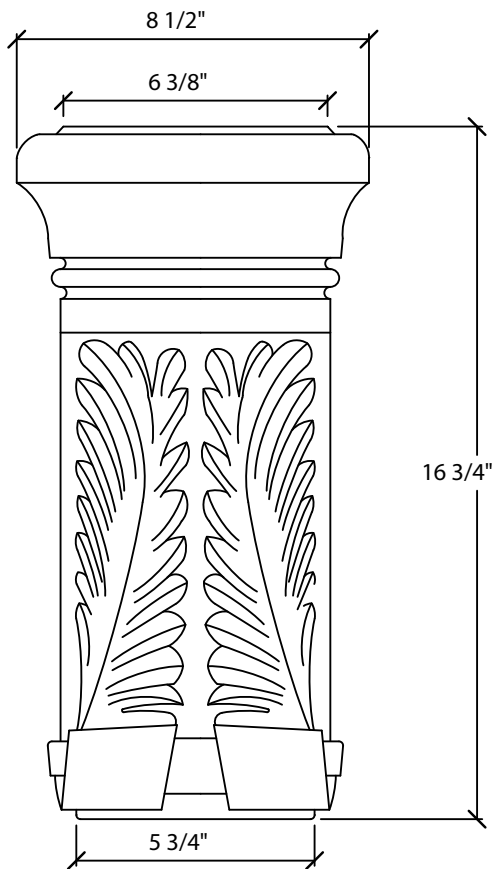

© Art For Everyday Inc.

PRODUCT CODE:

CBL-NPT2