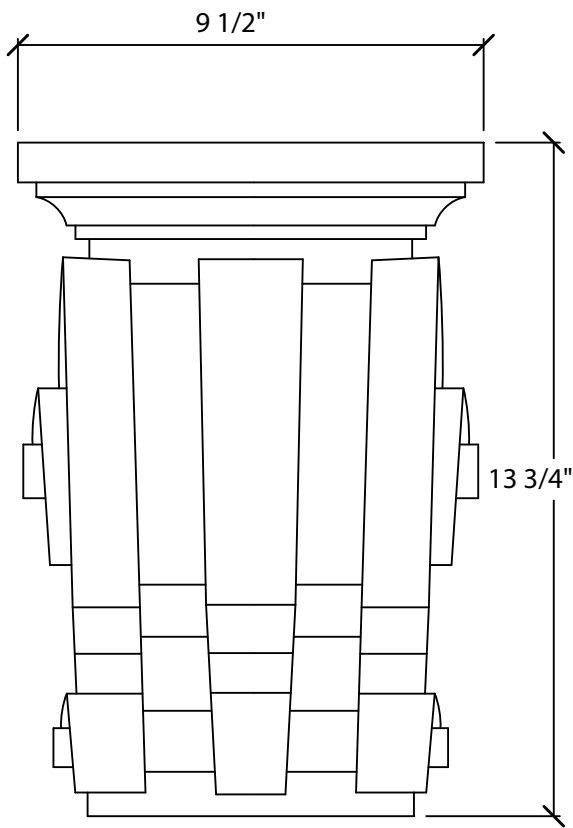

© Art For Everyday Inc.

PRODUCT CODE:

CBL-NSC2