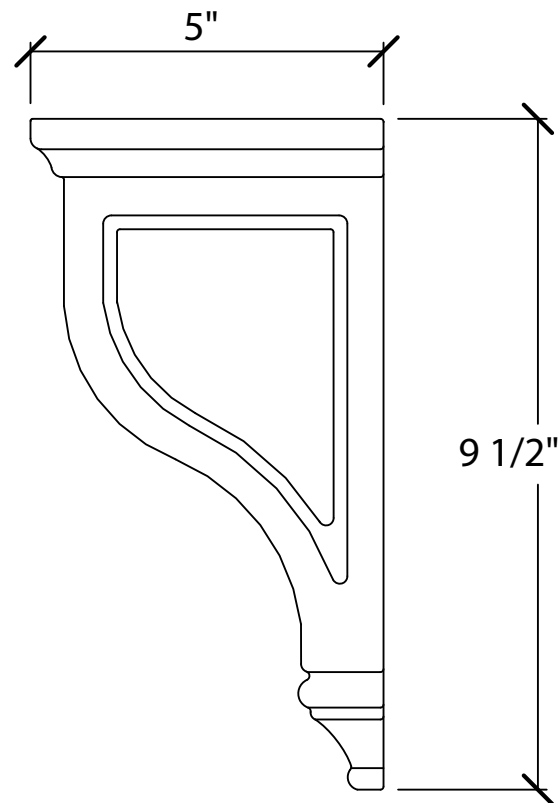

© Art For Everyday Inc.

PRODUCT CODE:

CBL-PN2