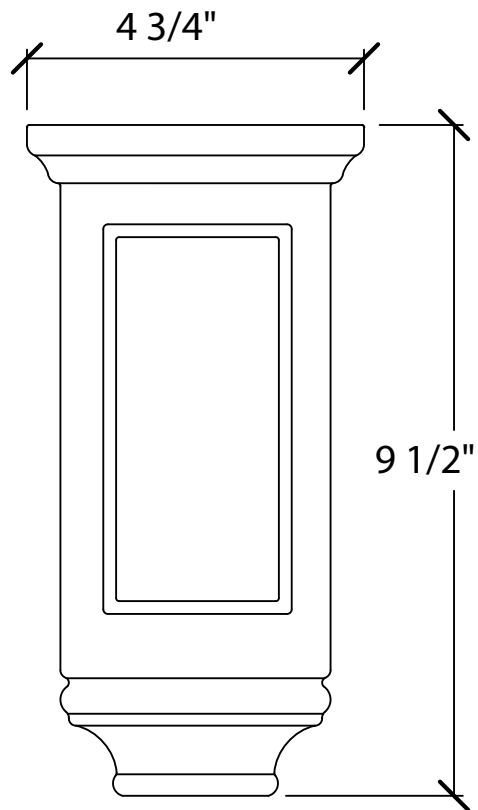

© Art For Everyday Inc.

PRODUCT CODE:

CBL-PN2